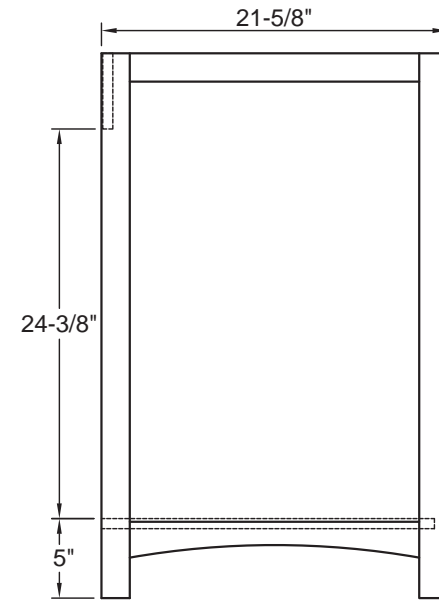

- Overall dimensions: 48" x 21 5/8" x 34"
- Two doors with slow-closing bumpers
- Six drawers with self slow-closing drawer glides
- Dovetail drawer construction for stronger joints
- Bronze knobs
- Nutmeg finish
- Solid Poplar wood and MDF with wood veneer
- To complete your bathroom with the Knoxville Collection please view the coordinating items

- Overall dimensions: 24" x 3/4" x 34"
- Pre-attached hanger mounts
- Non-beveled mirror
- Solid wood Poplar frame
- Nutmeg finish
- To complete your bathroom with the Knoxville Collection please view the coordinating items

- Overall dimensions: 28" x 3/4" x 34"
- Pre-attached hanger mounts
- Non-beveled mirror
- Solid wood Poplar frame
- Nutmeg finish
- To complete your bathroom with the Knoxville Collection please view the coordinating items