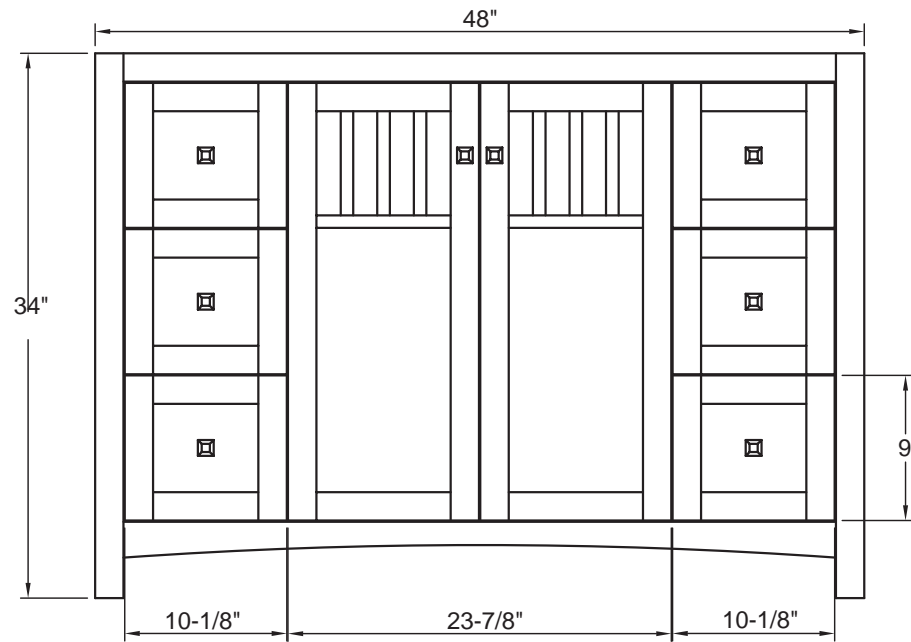

48" Vanity
KNCA4821D