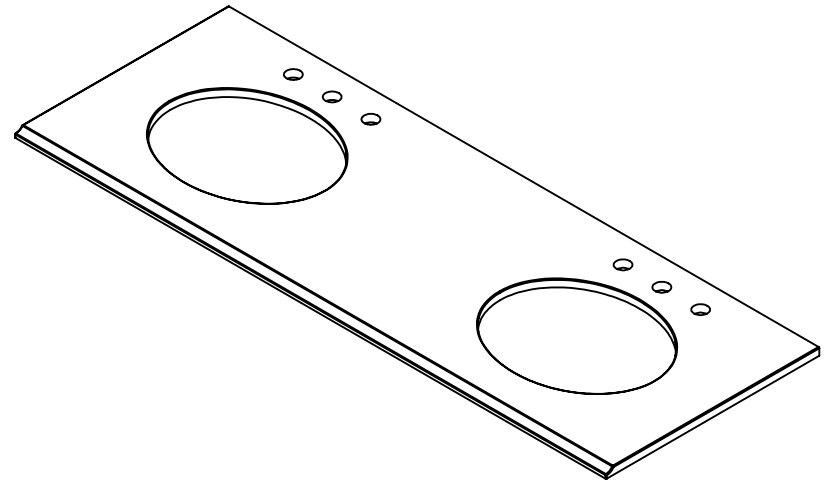

28" Mirror
KNCM2834

Note:
Top will use Medium Oval Undermount

PROPRIETARY AND CONFIDENTIAL THE INFORMATION CONTAINED IN THIS DRAWING IS THE SOLE PROPERTY OF WOODCRAFTERS HOME PRODUCTS L.L.C. ANY REPRODUCTION IN PART OR AS A WHOLE WITHOUT THE WRITTEN PERMISSION OF WOODCRAFTERS HOME PRODUCTS L.L.C. IS PROHIBITED.	UNLESS OTHERWISE SPECIFIED		DRAWN BY: E. Sandoval	3/26/2012	TITLE: HD Dot Com Vanity Top 61x22 Single Colorpoint-Stone Effects - Custom Mold
	DIMENSIONS ARE IN INCHES		CHECKED BY:		
	TOLERANCES: -0 +.125		APPROVED BY:		
DO NOT SCALE DRAWING	SCALE: 1:14	SIZE: A	PART NO:	PAGE 1 OF 1	REV: 0