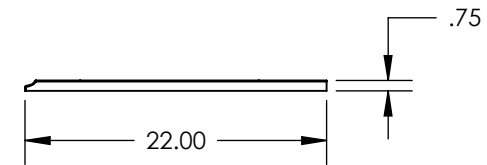

Note:
Top will use Medium Oval Undermount