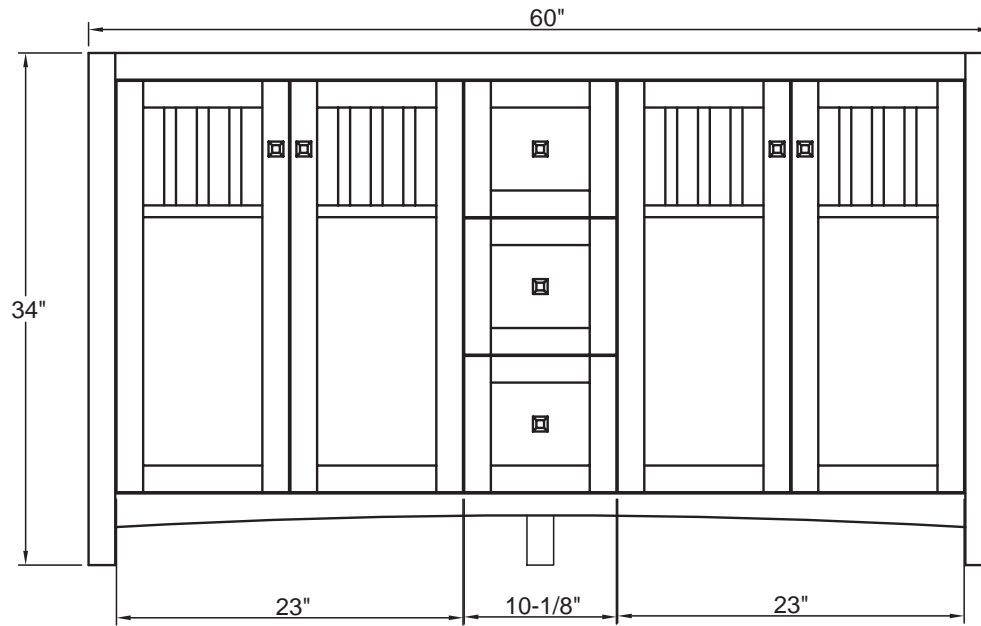

60" Vanity
KNCA6021D