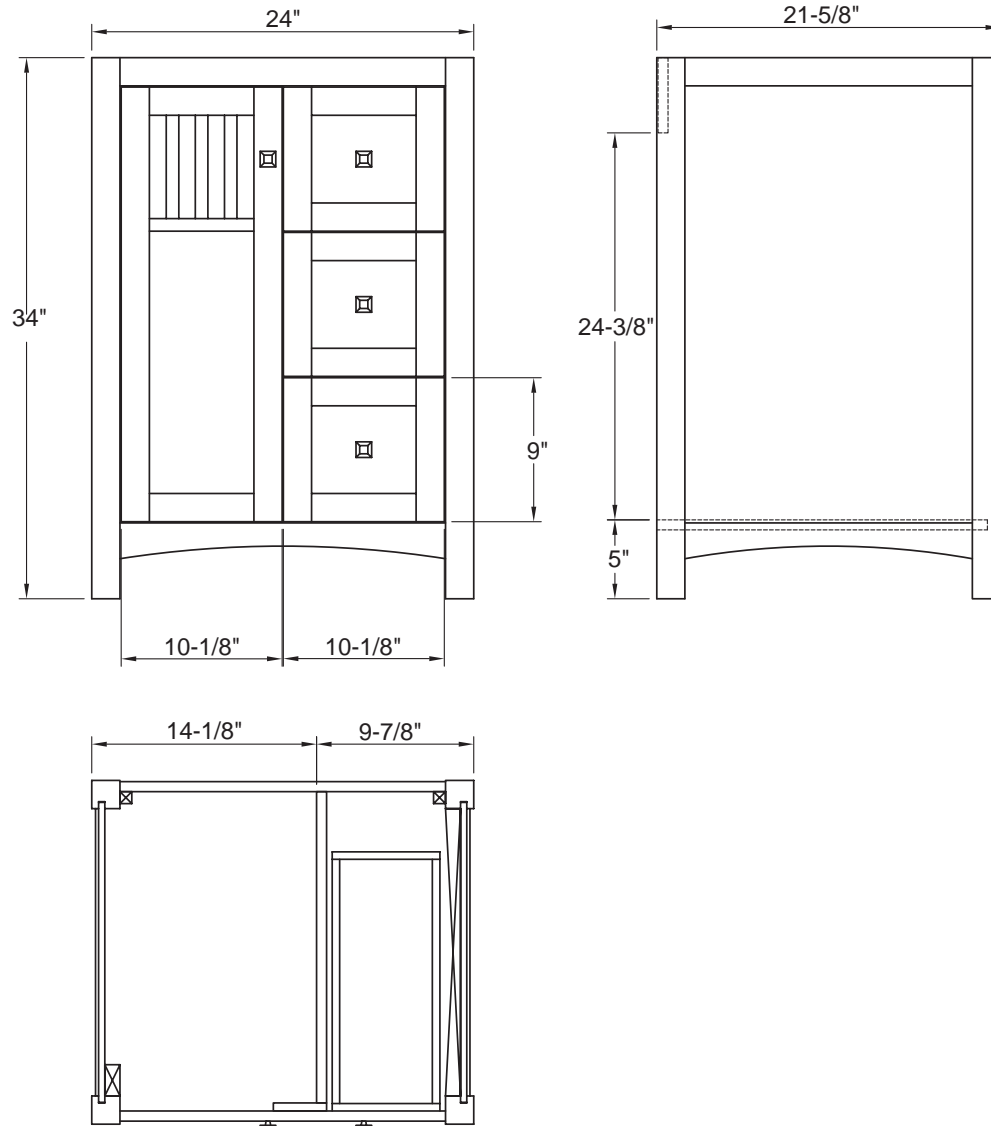

24" Vanity
KNCA2421D