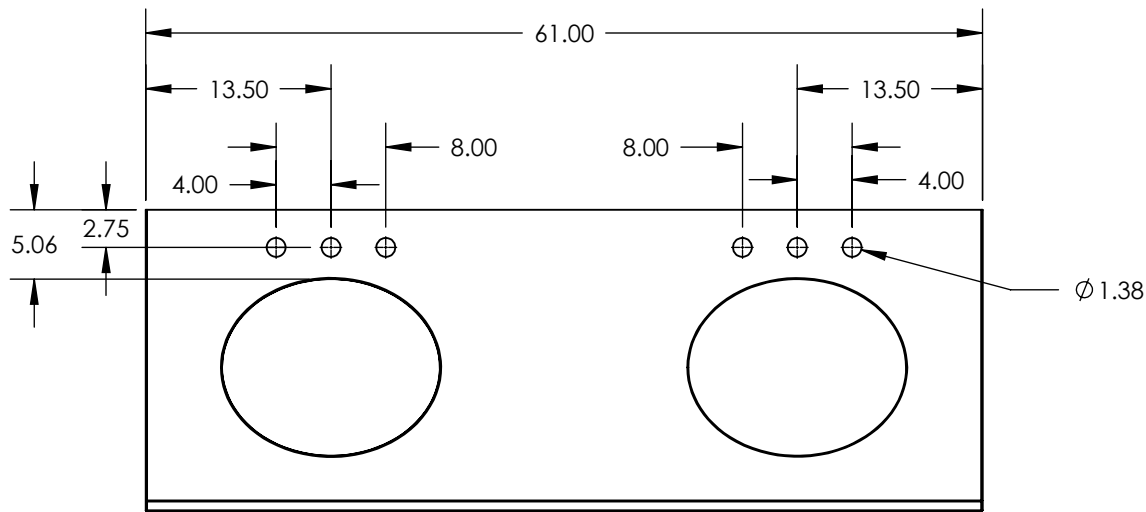

Note:
Top will use Medium Oval Undermount

PROPRIETARY AND CONFIDENTIAL THE INFORMATION CONTAINED IN THIS DRAWING IS THE SOLE PROPERTY OF WOODCRAFTERS HOME PRODUCTS L.L.C. ANY REPRODUCTION IN PART OR AS A WHOLE WITHOUT THE WRITTEN PERMISSION OF WOODCRAFTERS HOME PRODUCTS L.L.C. IS PROHIBITED.	UNLESS OTHERWISE SPECIFIED		DRAWN BY: E. Sandoval	3/26/2012	TITLE: HD Dot Com Vanity Top 61x22 Single Colorpoint-Stone Effects - Custom Mold
	DIMENSIONS ARE IN INCHES		CHECKED BY:		
	TOLERANCES: -0 +.125		APPROVED BY:		
DO NOT SCALE DRAWING	SCALE: 1:14	SIZE: A	PART NO:	PAGE 1 OF 1	REV: 0