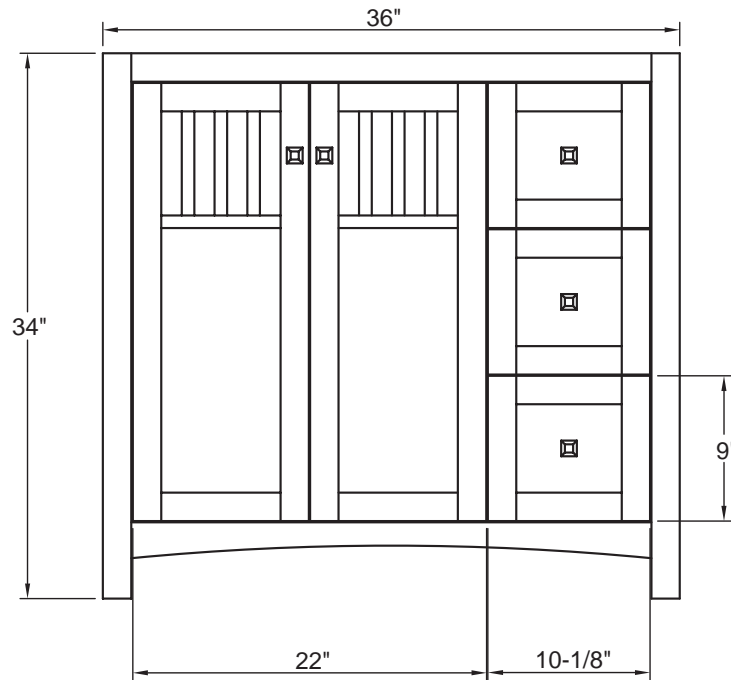

- Overall dimensions: 24" x 21 5/8" x 34"
- One door with slow-closing bumper
- Two drawers with self slow-closing drawer glides
- Dovetail drawer construction for stronger joints
- Bronze knobs
- Nutmeg finish
- Solid Poplar wood and MDF with wood veneer
- To complete your bathroom with the Knoxville Collection please view the coordinating items

- Overall dimensions: 30" x 21 5/8" x 34"
- One door with slow-closing bumper
- Two drawers with self slow-closing drawer glides
- Dovetail drawer construction for stronger joints
- Bronze knobs
- Nutmeg finish
- Solid Poplar wood and MDF with wood veneer
- To complete your bathroom with the Knoxville Collection please view the coordinating items

- Overall dimensions: 36" x 21 5/8" x 34"
- Two doors with slow-closing bumpers
- Three drawers with self slow-closing drawer glides
- Dovetail drawer construction for stronger joints
- Bronze knobs
- Nutmeg finish
- Solid Poplar wood and MDF with wood veneer
- To complete your bathroom with the Knoxville Collection please view the coordinating items

- Overall dimensions: 24" x 3/4" x 34"
- Pre-attached hanger mounts
- Non-beveled mirror
- Solid wood Poplar frame
- Nutmeg finish
- To complete your bathroom with the Knoxville Collection please view the coordinating items