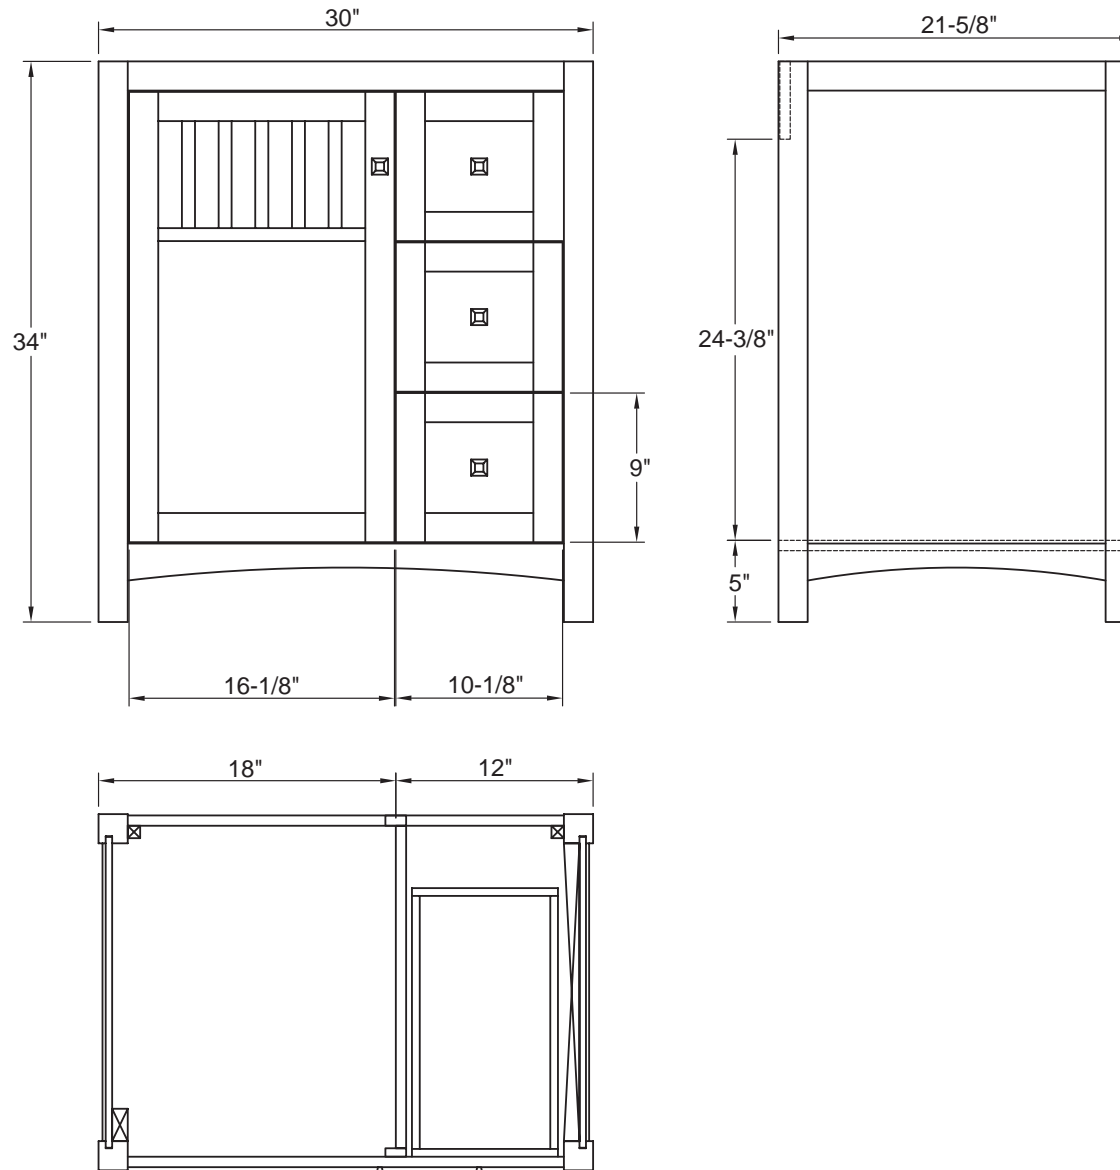

- Overall dimensions: 24" x 21 5/8" x 34"
- One door with slow-closing bumper
- Two drawers with self slow-closing drawer glides
- Dovetail drawer construction for stronger joints
- Bronze knobs
- Nutmeg finish
- Solid Poplar wood and MDF with wood veneer
- To complete your bathroom with the Knoxville Collection please view the coordinating items

- Overall dimensions: 30" x 21 5/8" x 34"
- One door with slow-closing bumper
- Two drawers with self slow-closing drawer glides
- Dovetail drawer construction for stronger joints
- Bronze knobs
- Nutmeg finish
- Solid Poplar wood and MDF with wood veneer
- To complete your bathroom with the Knoxville Collection please view the coordinating items

- Overall dimensions: 36" x 21 5/8" x 34"
- Two doors with slow-closing bumpers
- Three drawers with self slow-closing drawer glides
- Dovetail drawer construction for stronger joints
- Bronze knobs
- Nutmeg finish
- Solid Poplar wood and MDF with wood veneer
- To complete your bathroom with the Knoxville Collection please view the coordinating items

- Overall dimensions: 24" x 3/4" x 34"
- Pre-attached hanger mounts
- Non-beveled mirror
- Solid wood Poplar frame
- Nutmeg finish
- To complete your bathroom with the Knoxville Collection please view the coordinating items