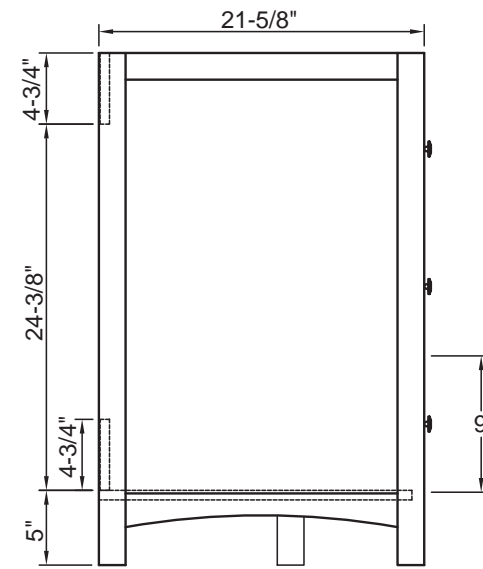

60" Vanity
KNCA6021D