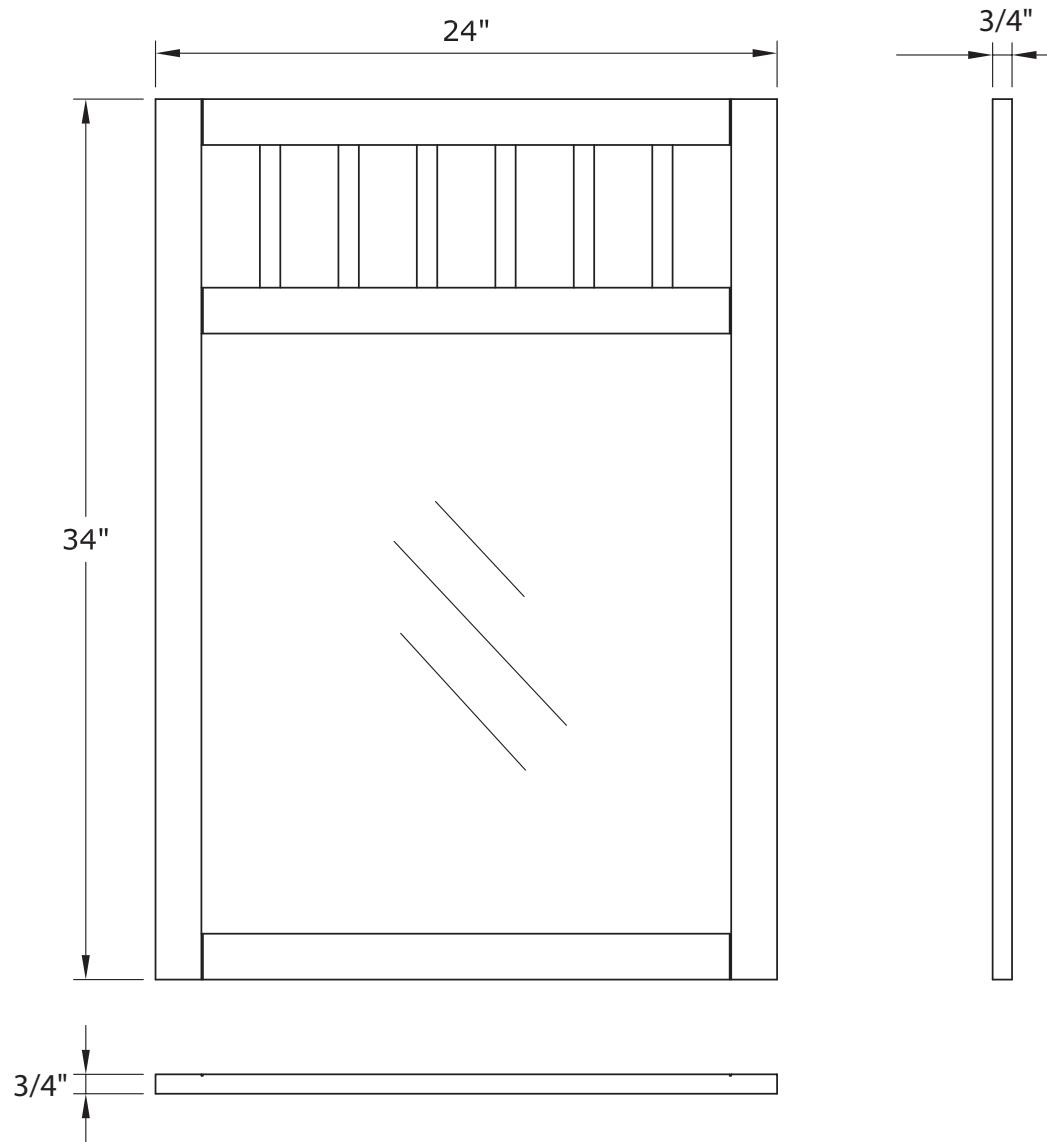

- Overall dimensions: 24" x 3/4" x 34"
- Pre-attached hanger mounts
- Non-beveled mirror
- Solid wood Poplar frame
- Nutmeg finish
- To complete your bathroom with the Knoxville Collection please view the coordinating items

- Overall dimensions: 28" x 3/4" x 34"
- Pre-attached hanger mounts
- Non-beveled mirror
- Solid wood Poplar frame
- Nutmeg finish
- To complete your bathroom with the Knoxville Collection please view the coordinating items