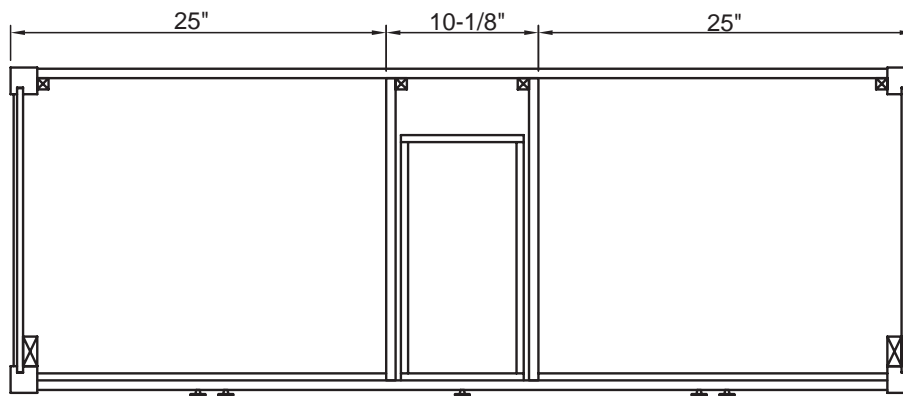

60" Vanity
KNCA6021D