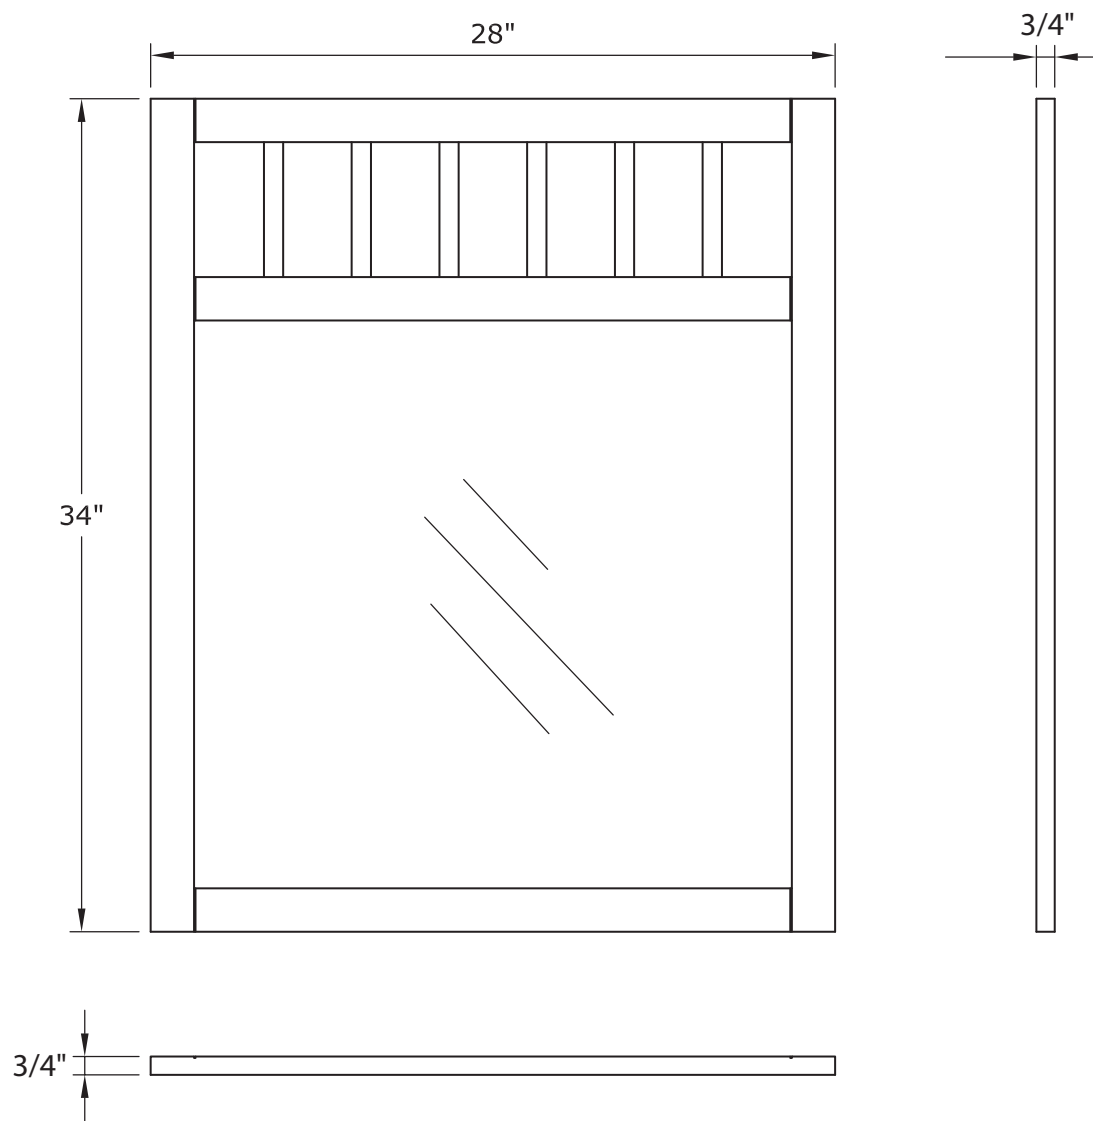

- Overall dimensions: 24" x 3/4" x 34"
- Pre-attached hanger mounts
- Non-beveled mirror
- Solid wood Poplar frame
- Nutmeg finish
- To complete your bathroom with the Knoxville Collection please view the coordinating items

- Overall dimensions: 28" x 3/4" x 34"
- Pre-attached hanger mounts
- Non-beveled mirror
- Solid wood Poplar frame
- Nutmeg finish
- To complete your bathroom with the Knoxville Collection please view the coordinating items