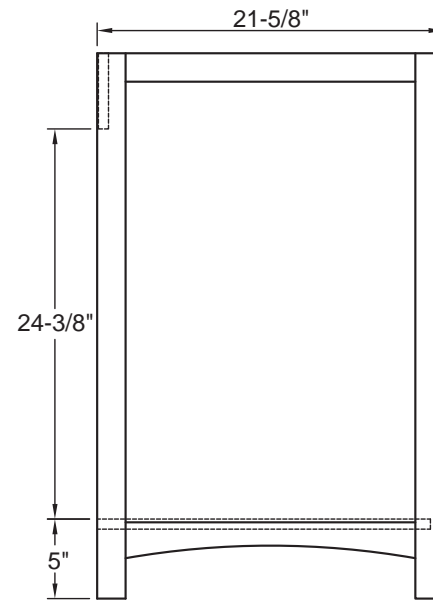

- Overall dimensions: 24" x 21 5/8" x 34"
- One door with slow-closing bumper
- Two drawers with self slow-closing drawer glides
- Dovetail drawer construction for stronger joints
- Bronze knobs
- Nutmeg finish
- Solid Poplar wood and MDF with wood veneer
- To complete your bathroom with the Knoxville Collection please view the coordinating items

- Overall dimensions: 36" x 21 5/8" x 34"
- Two doors with slow-closing bumpers
- Three drawers with self slow-closing drawer glides
- Dovetail drawer construction for stronger joints
- Bronze knobs
- Nutmeg finish
- Solid Poplar wood and MDF with wood veneer
- To complete your bathroom with the Knoxville Collection please view the coordinating items

- Overall dimensions: 24" x 3/4" x 34"
- Pre-attached hanger mounts
- Non-beveled mirror
- Solid wood Poplar frame
- Nutmeg finish
- To complete your bathroom with the Knoxville Collection please view the coordinating items

- Overall dimensions: 28" x 3/4" x 34"
- Pre-attached hanger mounts
- Non-beveled mirror
- Solid wood Poplar frame
- Nutmeg finish
- To complete your bathroom with the Knoxville Collection please view the coordinating items