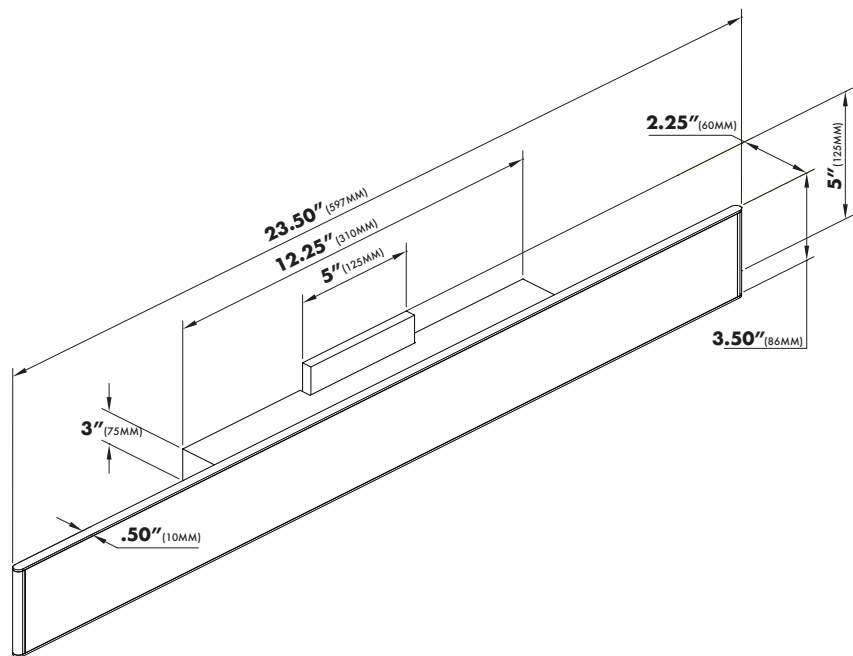

FEATURES

- Aluminum Body / Acrylic Prismatic Lens
- 950 Lumens
- 26 Watts / 120 Volts / >80 CRI
- 3000 Kelvin Color Temperature
- Dimmable LED (15% - 100%) with ELV - Electric Low Voltage Dimmers
- Damp Rated

MODEL# VMW16810 DIMENSIONS

OVERALL: **23.50" x 2.25" x 5"** (597MM x 60MM x 125MM)

THE MEASUREMENTS ARE ROUNDED TO THE NEAREST 1/4"

AVAILABLE FINISHES

AL