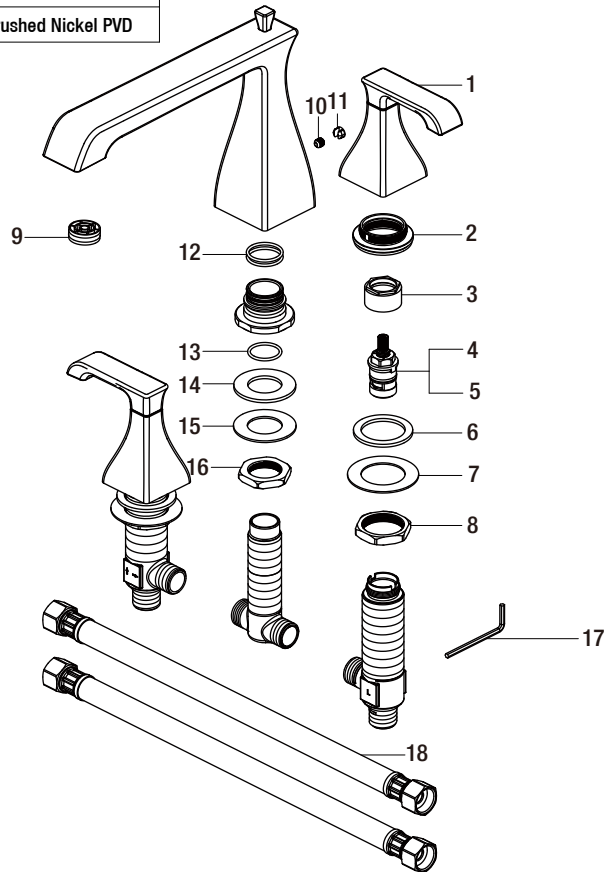

# Replacement Parts List

Adelyn 2-Handle Deck-Mount Roman Tub Faucet in Brushed Nickel

MODEL	Internet SKU #	FINISH
67416-3704	204717187	Brushed Nickel PVD

Many replacement parts can be purchased online or at your local store. Please use the table below to identify the part SKU number needed, go to [HOMEDEPOT.COM](http://HOMEDEPOT.COM), and check for online and store availability. If you can't find the part you are looking for, please call 1-855-HD-GLACIER.

Part	Description	Part #	Internet SKU #	Store SKU #
1	Handle	RP1332204		
2	Flange	RP70439		
3	Bonnet	RP70001		
4	Cartridge H	RP20035		
5	Cartridge C	RP20036		
6	Rubber washer	RP64023		
7	Metal washer	RP64024		
8	Mounting nut	RP56014		
9	Aerator	RP30036		

Part	Description	Part #	Internet SKU #	Store SKU #
10	Set screw	RP50054		
11	Index	RP1006704		
12	O-ring	RP60056		
13	O-ring	RP60094		
14	Rubber washer	RP64035		
15	Metal washer	RP64036		
16	Nut	RP56088		
17	Hex wrench	RP70332		
18	Hose	RP70042		