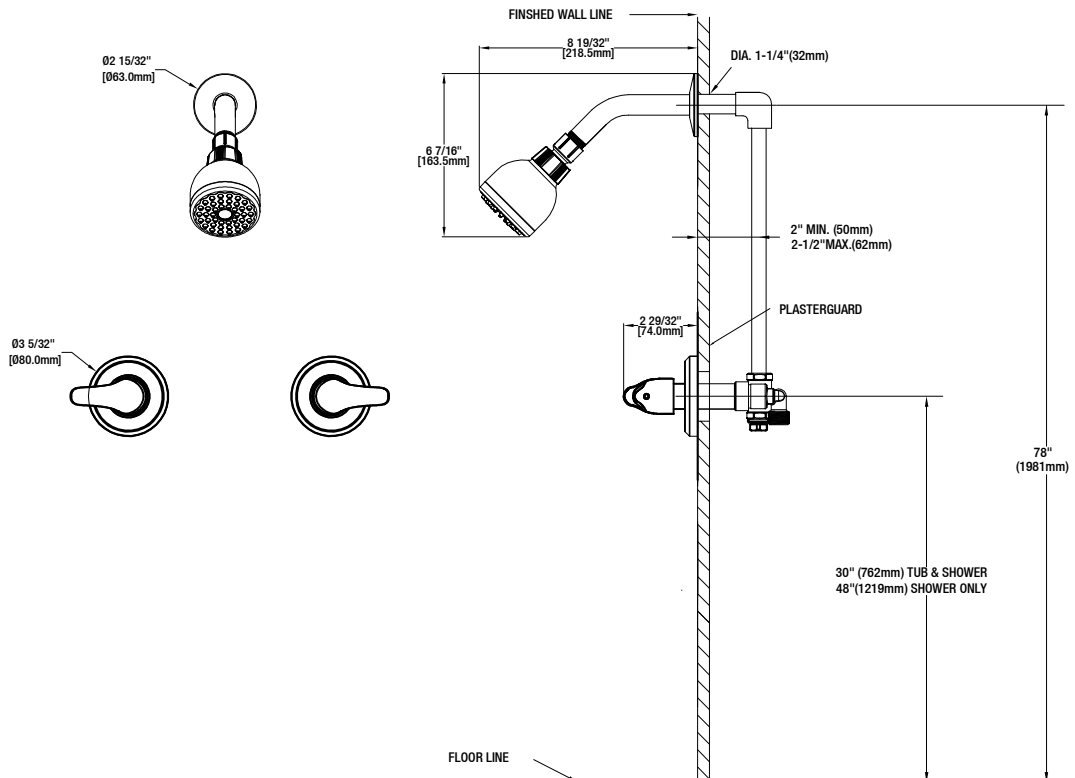

Aragon 2-Handle Shower Only

MODEL	STORE SKU #	FINISH
HD833X-0101	1002910941	Chrome

FEATURES

- Two-Handle Shower Only Faucet
- Washerless Disc Cartridge
- 90° Maximum Handle Rotation
- ABS Single Function Showerhead
- Shower Face Size: Ø70 mm
- 1/2" IPS Connections
- Showerhead Max.Flow Rate: 1.8 Gallons Per Minute at 80 PSI

CODE COMPLIANCE

- IAPMO Certified: ASME A112.18.1/CSA B125.1
- Calgreen Certified
- EPA WaterSense Certified

WARRANTY

- Limited Lifetime Warranty

INSTALLATION DIMENSIONS

Glacier Bay reserves the right to make changes in specifications and materials and to change and discontinue models, both without notice or obligation. Dimensions are for reference only.