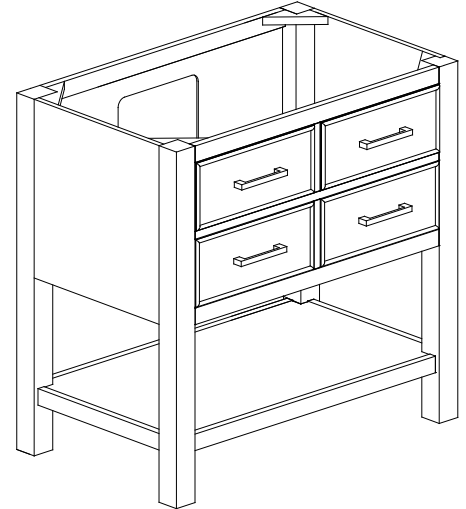

Avanity

BROOKS-V36-CG
BROOKS-V36-WT

Features

- Solid poplar frame and birch veneer plywood
- 2 soft-close drawer
- Brushed nickel finished hardware
- Adjustable height levelers
- Under counter application

Colors / Finishes

- Chilled Gray
- White

Nominal Dimension

- 36W x 21.5D x 34H (inches)

Related Items

Mirror	14000-M24-CG	14000-MC24-CG	14000-M28-CG
	14000-M24-WT	14000-MC24-WT	14000-M28-WT
Vanity Top	SUT37BK-R	SUT37GB-R	SUT37CW-R
	SUT37BK	SUT37GB	SUT37CW
Sink	CUM20WT-R	CUM18WT	CUM18LN