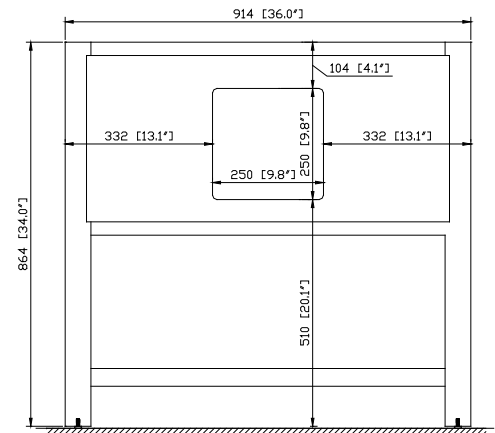

Colors / Finishes

- Chilled Gray
- White

Nominal Dimension

- 36W x 21.5D x 34H (inches)

Related Items

Mirror	14000-M24-CG	14000-MC24-CG	14000-M28-CG
	14000-M24-WT	14000-MC24-WT	14000-M28-WT
Vanity Top	SUT37BK-R	SUT37GB-R	SUT37CW-R
	SUT37BK	SUT37GB	SUT37CW
Sink	CUM20WT-R	CUM18WT	CUM18LN

Product Diagrams

Front

Back

Side

Top

For customer support please call 866 522 5578 weekdays 9:00 to 6:00 PST