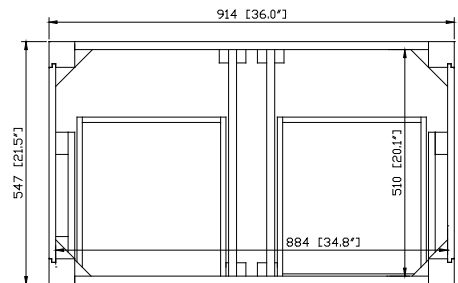

Colors / Finishes

- Chilled Gray
- White

Nominal Dimension

- 36W x 21.5D x 34H (inches)

Related Items

Mirror	14000-M24-CG	14000-MC24-CG	14000-M28-CG
	14000-M24-WT	14000-MC24-WT	14000-M28-WT
Vanity Top	SUT37BK-R	SUT37GB-R	SUT37CW-R
	SUT37BK	SUT37GB	SUT37CW
Sink	CUM20WT-R	CUM18WT	CUM18LN

Product Diagrams

Front

Back

Side

Top

For customer support please call 866 522 5578 weekdays 9:00 to 6:00 PST