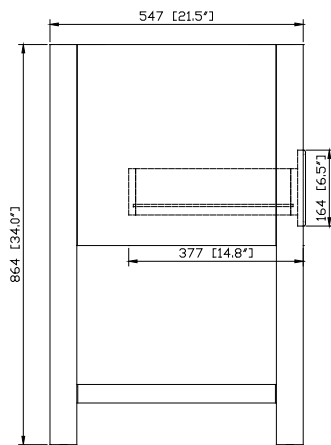

Colors / Finishes

- Chilled Gray
- White

Nominal Dimension

- 36W x 21.5D x 34H (inches)

Related Items

Mirror	14000-M24-CG	14000-MC24-CG	14000-M28-CG
	14000-M24-WT	14000-MC24-WT	14000-M28-WT
Vanity Top	SUT37BK-R	SUT37GB-R	SUT37CW-R
	SUT37BK	SUT37GB	SUT37CW
Sink	CUM20WT-R	CUM18WT	CUM18LN

Product Diagrams

Front

Back

Side

Top

For customer support please call 866 522 5578 weekdays 9:00 to 6:00 PST