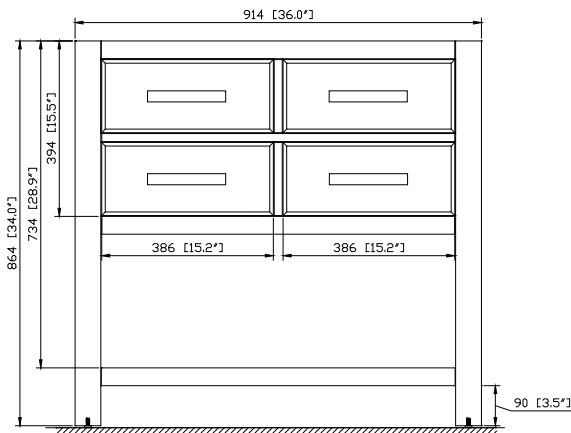

Product Diagrams

Front