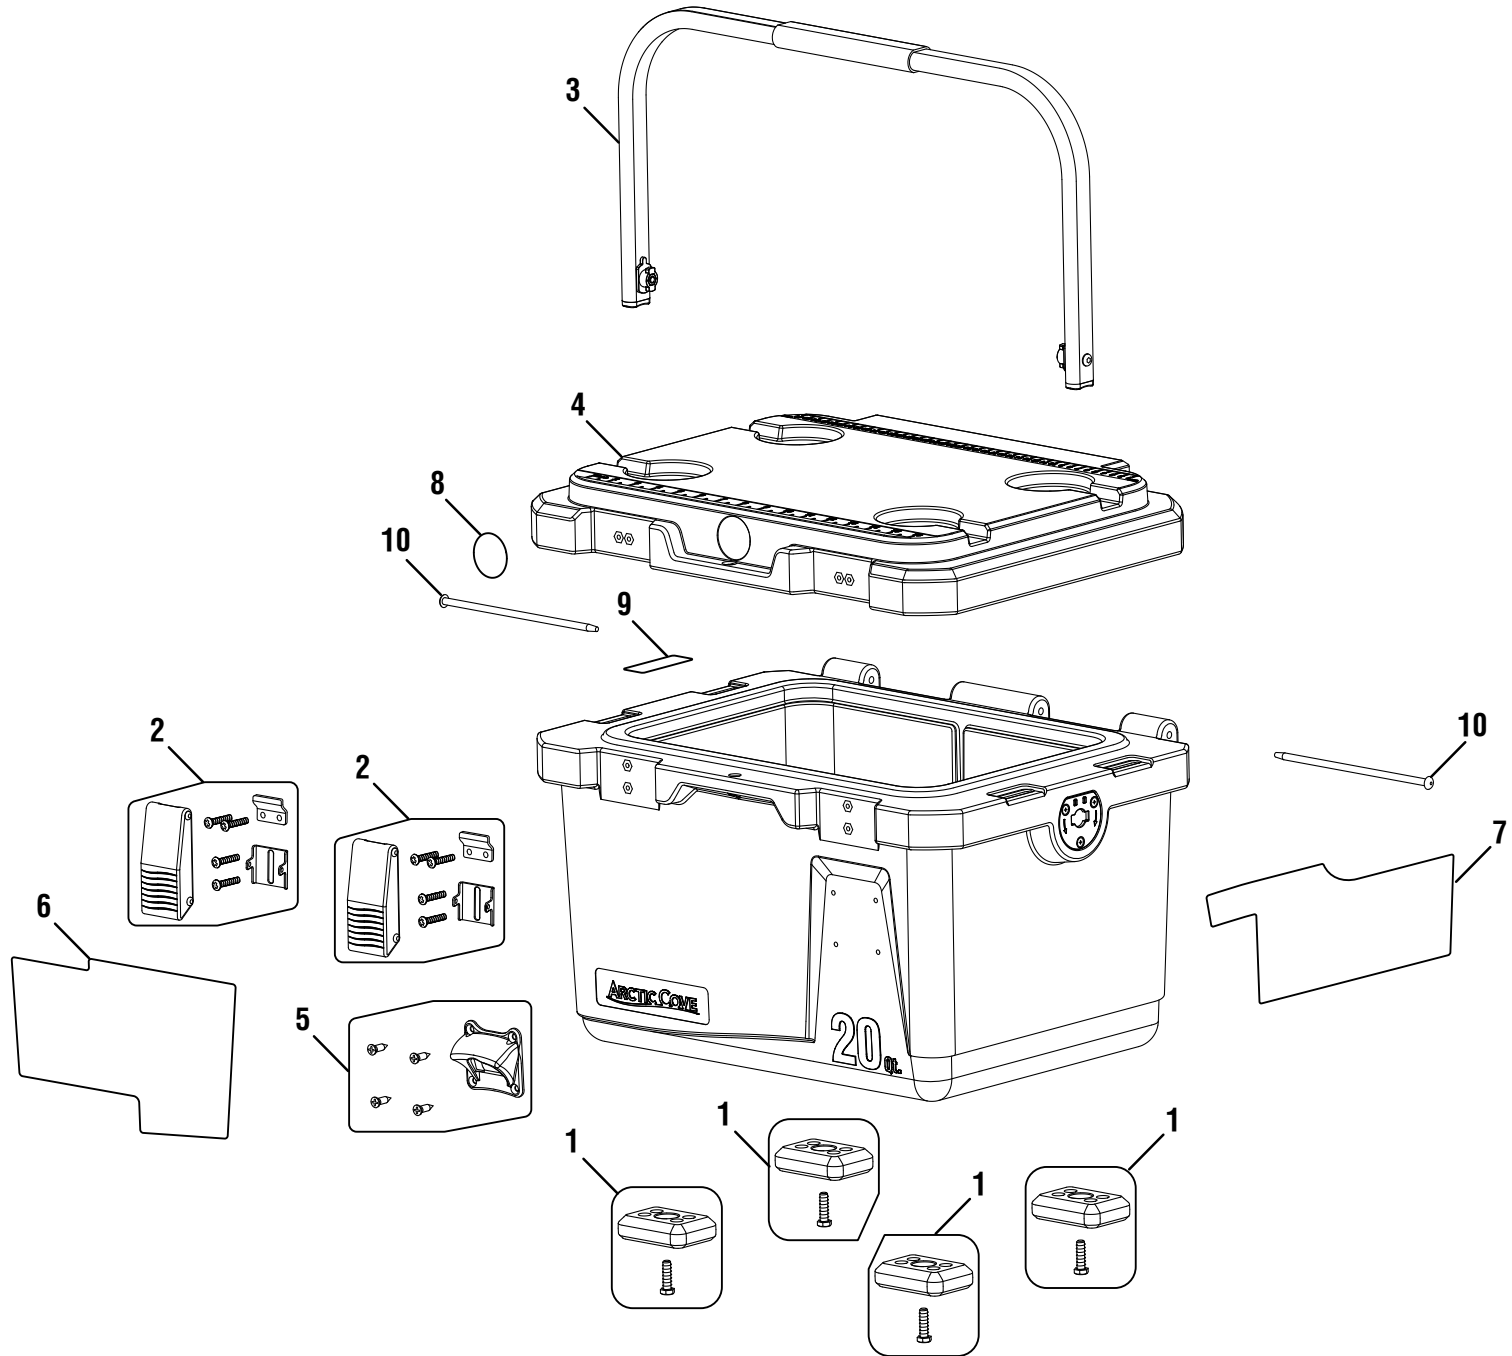

**ARCTIC COVE
20 QT COOLER
MODEL NUMBER ACRMC20
REPAIR SHEET**

ARCTIC COVE 20 QT COOLER – MODEL NUMBER ACRM20

ARCTIC COVE 20 QT COOLER – MODEL NUMBER ACRMC20

Always mention the model number in all correspondence regarding your **Cooler** or when ordering repair parts.

PARTS LIST

KEY NO.	PART NUMBER	DESCRIPTION	QTY
1	009100001014	Foot Assembly.....	4
2	009100001011	Latch Assembly.....	2
3	009100001016	Handle Assembly.....	1
4	009100001003	Lid.....	1
5	009100001012	Bottle Opener Assembly	1
6	941727020	Pop Label (1)	1
7	941727021	Pop Label (2)	1
8	941002268	Bear Resistant Logo Label	1
9	941727022	Child Entrapment Label.....	1
10	009100001006	Lid Pin.....	2