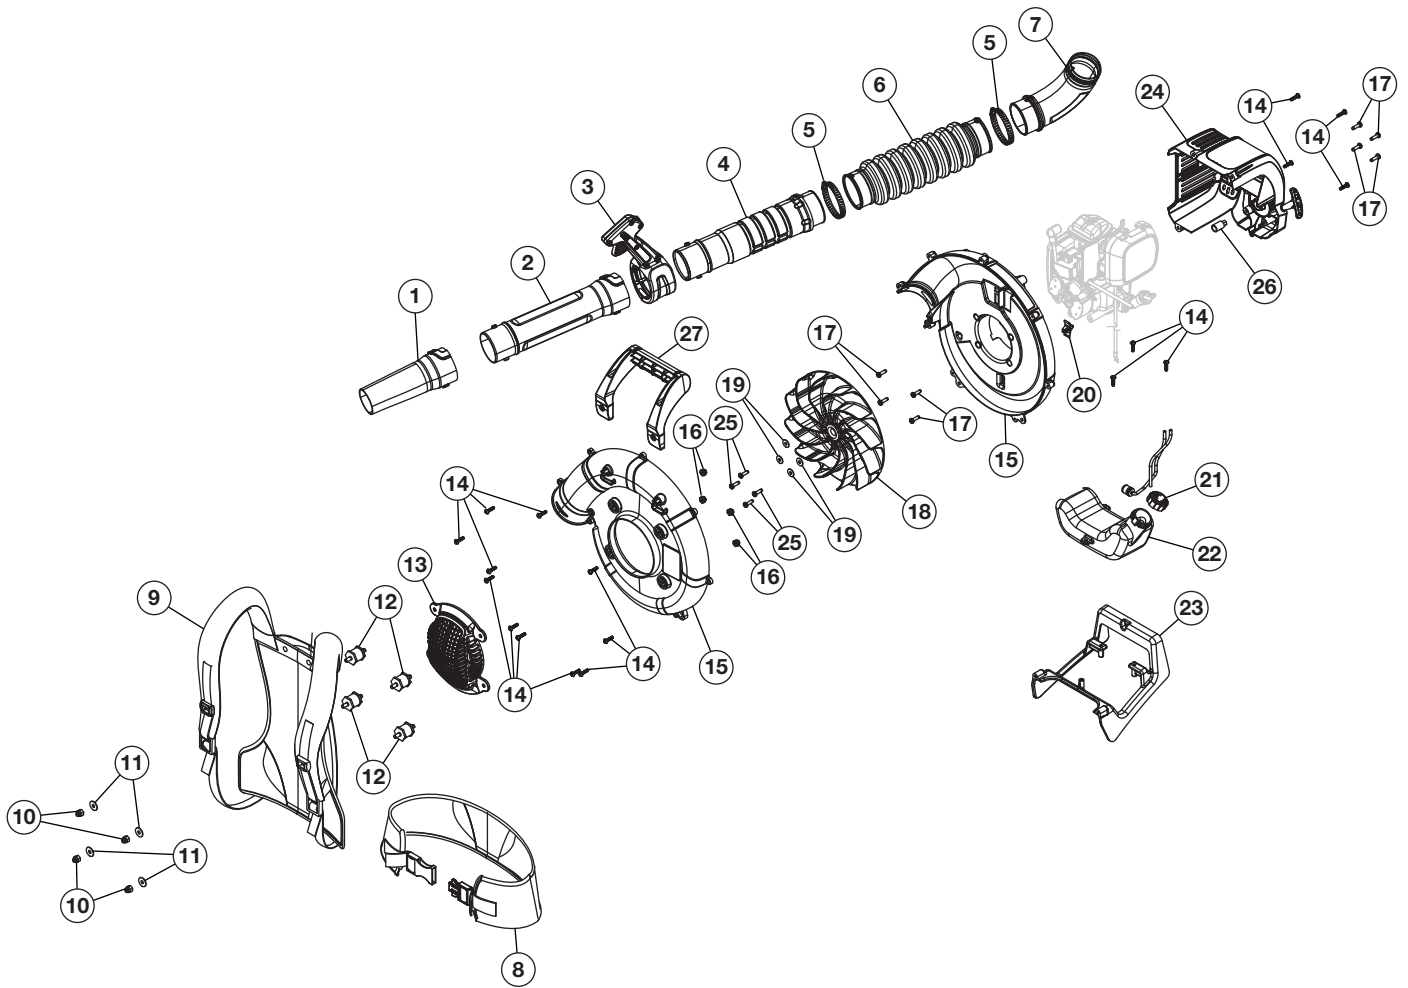

REPLACEMENT PARTS - MODEL TB4BP EC 4-CYCLE BACKPACK BLOWER

PPN 41AR4BEG766

Item	Part No.	Description	Item	Part No.	Description
1	753-05669	Muffler Assembly (includes 2 & 3)	19	753-05681	Cylinder Gasket
2	791-182361	Muffler Screw	20	753-06091	Pawl Assembly
3	753-05670	Muffler Gasket	21	753-05400	Oil Plug
4	791-181025	Screw	22	753-05682	Oil Fill Tube (includes 28)
5	753-05671	Rocker Cover	23	753-05687	Nut
6	753-05672	Rocker Cover O-Ring	24	753-05688	Flywheel Assembly
7	753-05784	Spark Plug	25	753-05907	Module Assembly
8	753-05673	Insulator Gasket	26	753-05690	Lead Wire
9	753-05248	Nut	27	753-08026	Short Block Assembly (includes 4-7, 11, 19, 21 & 22)
10	753-05674	Insulator	28	791-181020	Screw
11	791-181003	Screw			
12	753-05675	Carburetor Gasket			
13	753-08025	Carburetor			
14	791-181751	Carburetor O-Ring			
15	753-05253	Screw			
16	753-05852	Air Cleaner Assembly (includes 17)			
17	753-05677	Air Filter			
18	753-05970	Throttle Cable			

REPLACEMENT PARTS - MODEL TB4BP EC

4-CYCLE BACKPACK BLOWER

PPN 41AR4BEG766

Item	Part No.	Description	Item	Part No.	Description
1	753-06000	Concentrator Nozzle	14	753-04595	Screw
2	753-05971	Lower Blower Tube	15	753-05658	Impeller Housing Assembly
3	753-05975	Throttle Grip Assembly	16	791-180050	Nut
4	753-05991	Upper Blower Tube	17	753-05377	Housing Screw
5	753-05640	Clamp	18	753-07100	Impeller (includes 19 & 25)
6	753-05641	Flex Tube	19	791-182409	Washer
7	753-05990	Elbow Tube	20	753-05661	Throttle Retaining Clip
8	753-06340	Hip Belt	21	753-05289	Fuel Cap
9	753-05645	Support System	22	753-05715	Fuel Tank Assembly (includes 21)
10	753-05647	Nut	23	753-05663	Stand
11	791-182678	Washer	24	753-06683	Engine Cover Assembly (includes 14 & 17)
12	753-05648	Isolator Mount	25	791-182348	Impeller Screw
13	753-05649	Intake Cover	26	753-06104	Electric Starter Adapter
			27	753-05771	Handle