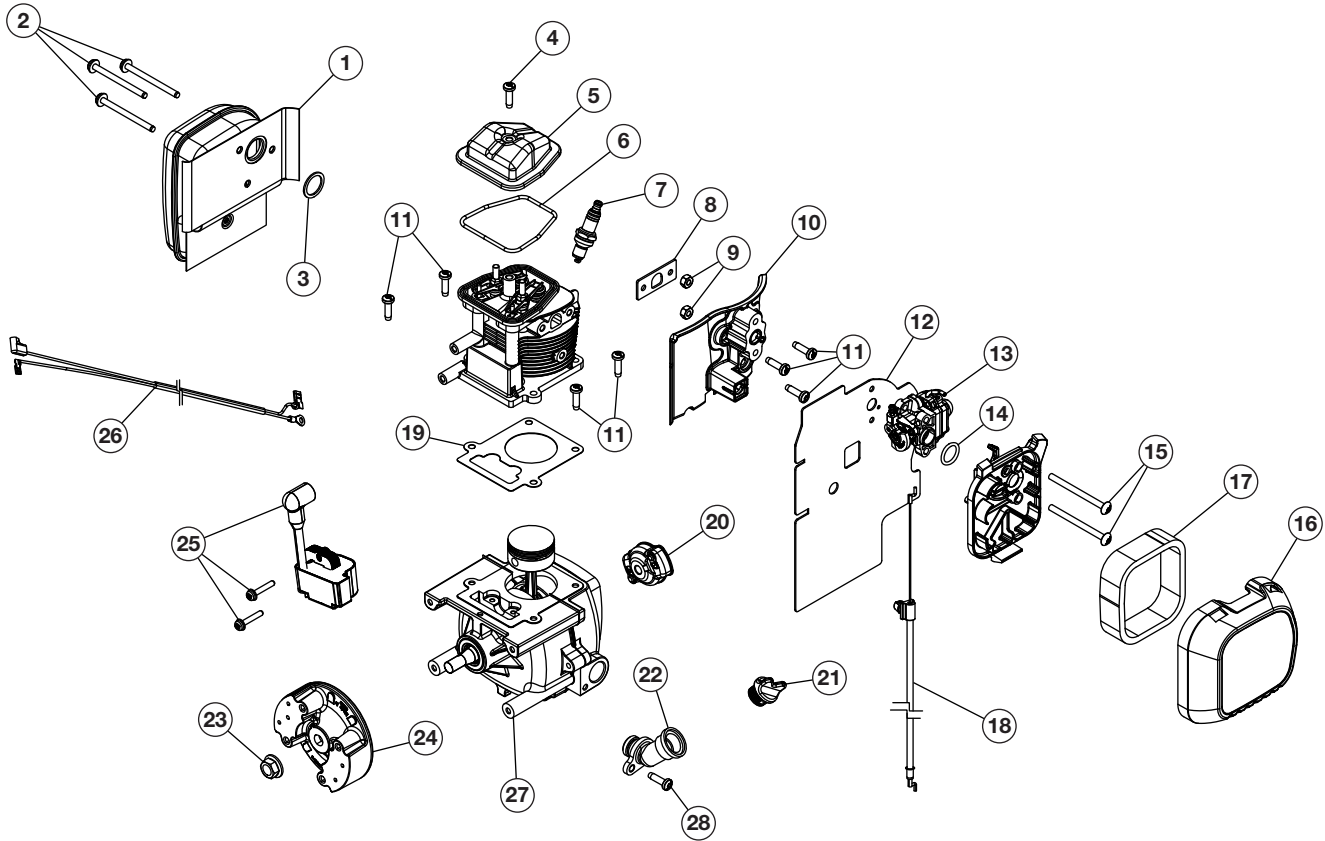

REPLACEMENT PARTS - MODEL TB4BP EC 4-CYCLE BACKPACK BLOWER

PPN 41AR4BEG766

Item	Part No.	Description	Item	Part No.	Description
1	753-05669	Muffler Assembly (includes 2 & 3)	19	753-05681	Cylinder Gasket
2	791-182361	Muffler Screw	20	753-06091	Pawl Assembly
3	753-05670	Muffler Gasket	21	753-05400	Oil Plug
4	791-181025	Screw	22	753-05682	Oil Fill Tube (includes 28)
5	753-05671	Rocker Cover	23	753-05687	Nut
6	753-05672	Rocker Cover O-Ring	24	753-05688	Flywheel Assembly
7	753-05784	Spark Plug	25	753-05907	Module Assembly
8	753-05673	Insulator Gasket	26	753-05690	Lead Wire
9	753-05248	Nut	27	753-08026	Short Block Assembly (includes 4-7, 11, 19, 21 & 22)
10	753-05674	Insulator	28	791-181020	Screw
11	791-181003	Screw			
12	753-05675	Carburetor Gasket			
13	753-08025	Carburetor			
14	791-181751	Carburetor O-Ring			
15	753-05253	Screw			
16	753-05852	Air Cleaner Assembly (includes 17)			
17	753-05677	Air Filter			
18	753-05970	Throttle Cable			

REPLACEMENT PARTS - MODEL TB4BP EC

4-CYCLE BACKPACK BLOWER

PPN 41AR4BEG766

Item	Part No.	Description	Item	Part No.	Description
1	753-06000	Concentrator Nozzle	14	753-04595	Screw
2	753-05971	Lower Blower Tube	15	753-05658	Impeller Housing Assembly
3	753-05975	Throttle Grip Assembly	16	791-180050	Nut
4	753-05991	Upper Blower Tube	17	753-05377	Housing Screw
5	753-05640	Clamp	18	753-07100	Impeller (includes 19 & 25)
6	753-05641	Flex Tube	19	791-182409	Washer
7	753-05990	Elbow Tube	20	753-05661	Throttle Retaining Clip
8	753-06340	Hip Belt	21	753-05289	Fuel Cap
9	753-05645	Support System	22	753-05715	Fuel Tank Assembly (includes 21)
10	753-05647	Nut	23	753-05663	Stand
11	791-182678	Washer	24	753-06683	Engine Cover Assembly (includes 14 & 17)
12	753-05648	Isolator Mount	25	791-182348	Impeller Screw
13	753-05649	Intake Cover	26	753-06104	Electric Starter Adapter
			27	753-05771	Handle