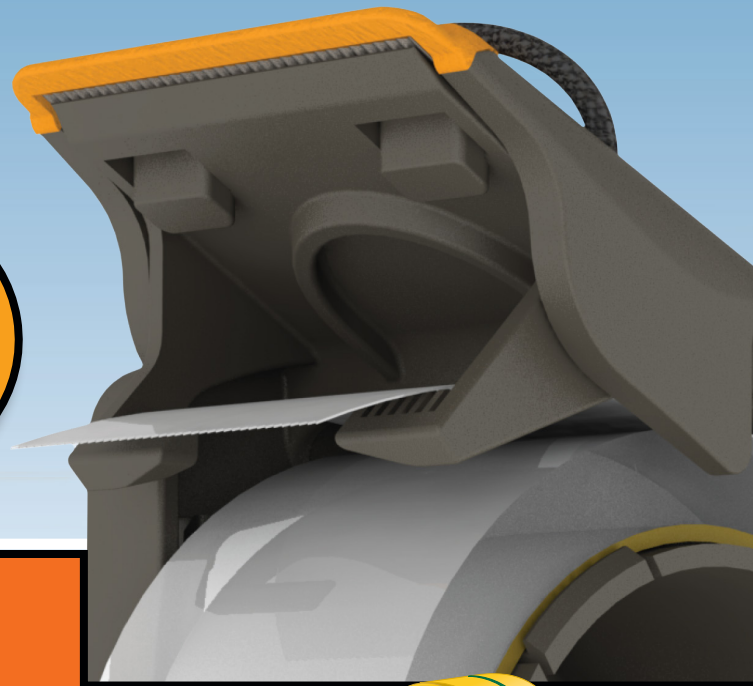

TAPE TEARER

CONTRACTOR GRADE TAPE DISPENSER

The uniquely designed latex-tensioned spool and support tabs means the next piece of tape is always within reach.

**NEVER LOSE YOUR
TAPE EDGE AGAIN!**

Holds ANY
2" Wide,
3" Core
Tape

INSULATED

GAFF

MASKING

DUCT

MIGHTY LINE
The Only Durable Stripe