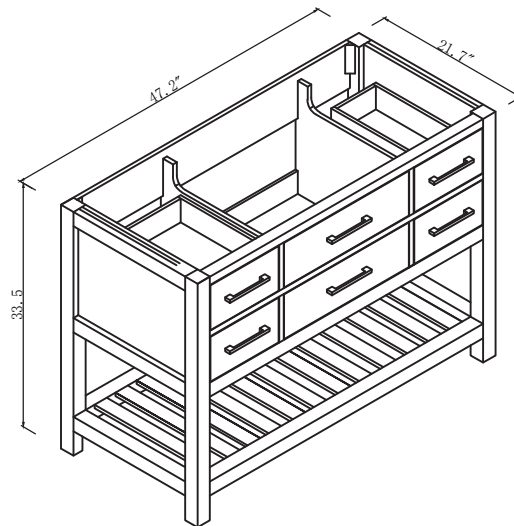

TOP

SIDE

BACK

SPECIFICATIONS

www.virtuusa.com

SKU: MS-2248

REV1.13.18

NOTES