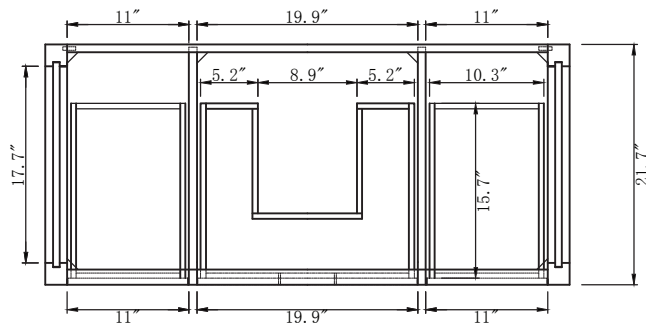

TOP

SIDE

BACK

SPECIFICATIONS

www.virtuusa.com

SKU: MS-2248

REV1.13.18

NOTES