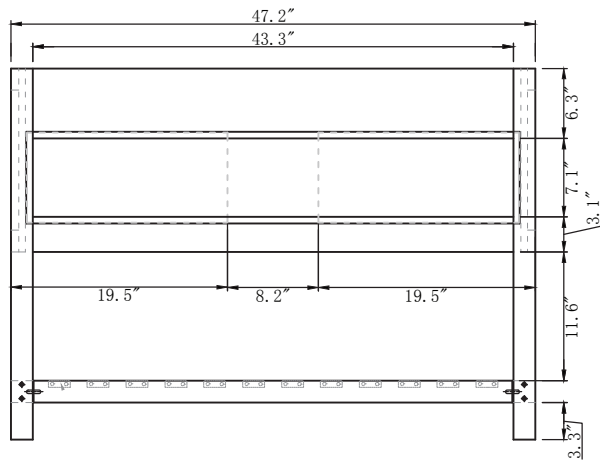

TOP

SIDE

BACK

SPECIFICATIONS

www.virtuusa.com

SKU: MS-2248

REV1.13.18

NOTES