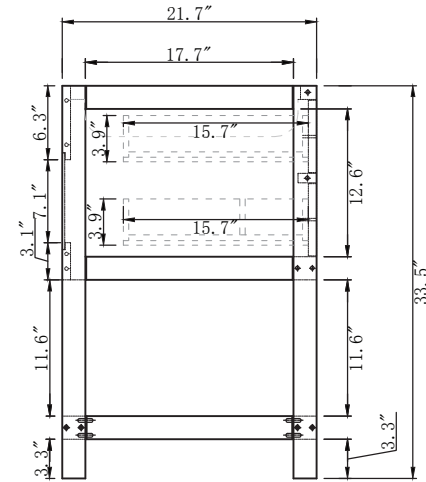

TOP

SIDE

BACK

SPECIFICATIONS

www.virtuusa.com

SKU: MS-2248

REV1.13.18

NOTES