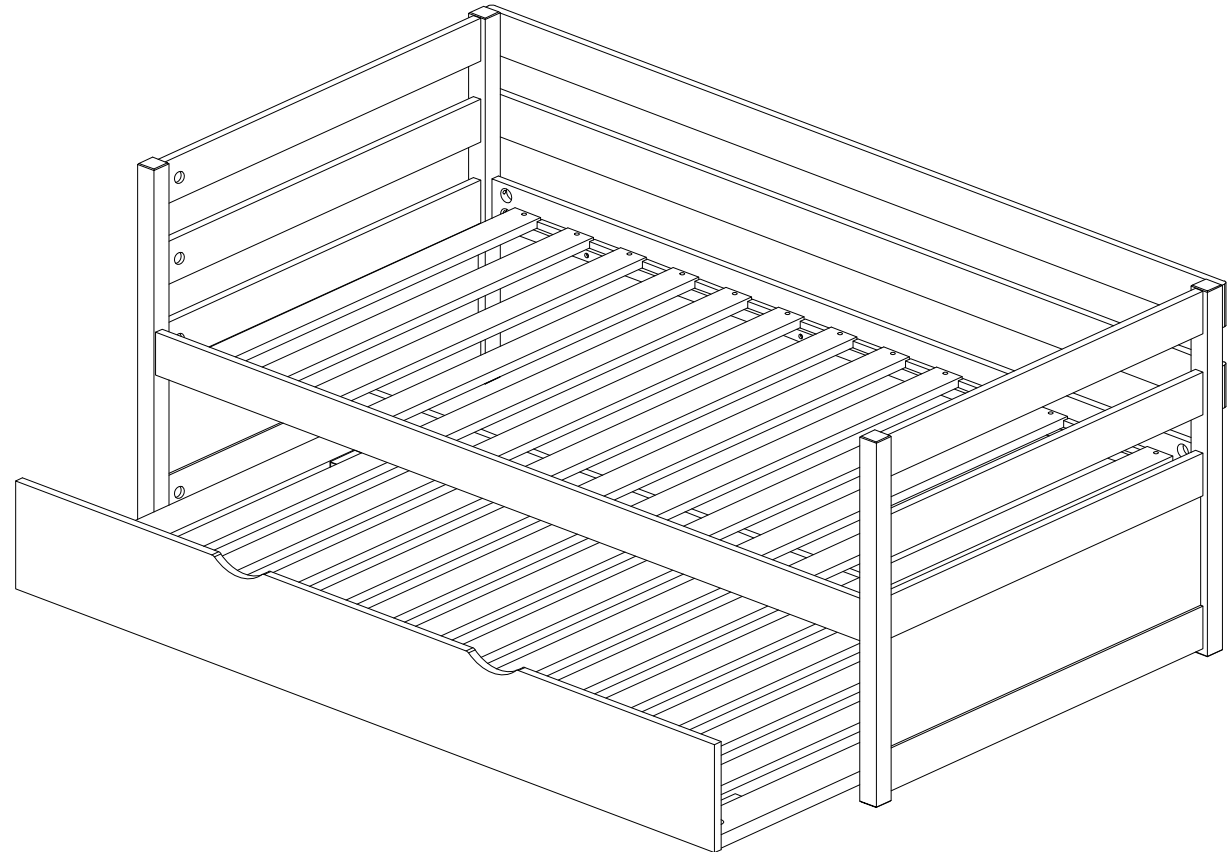

DAY BED IN A BOX WOOD DAY BED WITH TRUNDLE

Item No. 110595; 110596; 110597; 110598

INTRODUCTION

Enclosed please find simple step-by-step instructions to help you quickly assemble your product. Before you begin, we recommend that you follow the steps below.

1. Please read the instructions thoroughly
2. Identify all parts and hardware
3. Gather the tool(s) necessarily
4. 2 adults required for assembly

To protect your parts during assembly, please place them on a soft surface. To clean surface, use only water on a damp cloth. Do not use window cleaners or cleaning abrasives as it will scratch the surface and could damage the protective coating.

CUSTOMER SUPPORT

If you are missing parts or need assistance with your product, please contact the retailer from whom you purchased the product. When you call or email, please include the Product's Item Number and PO Number which is located on the Production Tracking Sticker. This sticker can be found on the bottom, inside or back of your product.

**Fully Assembled
Day Bed With Trundle**