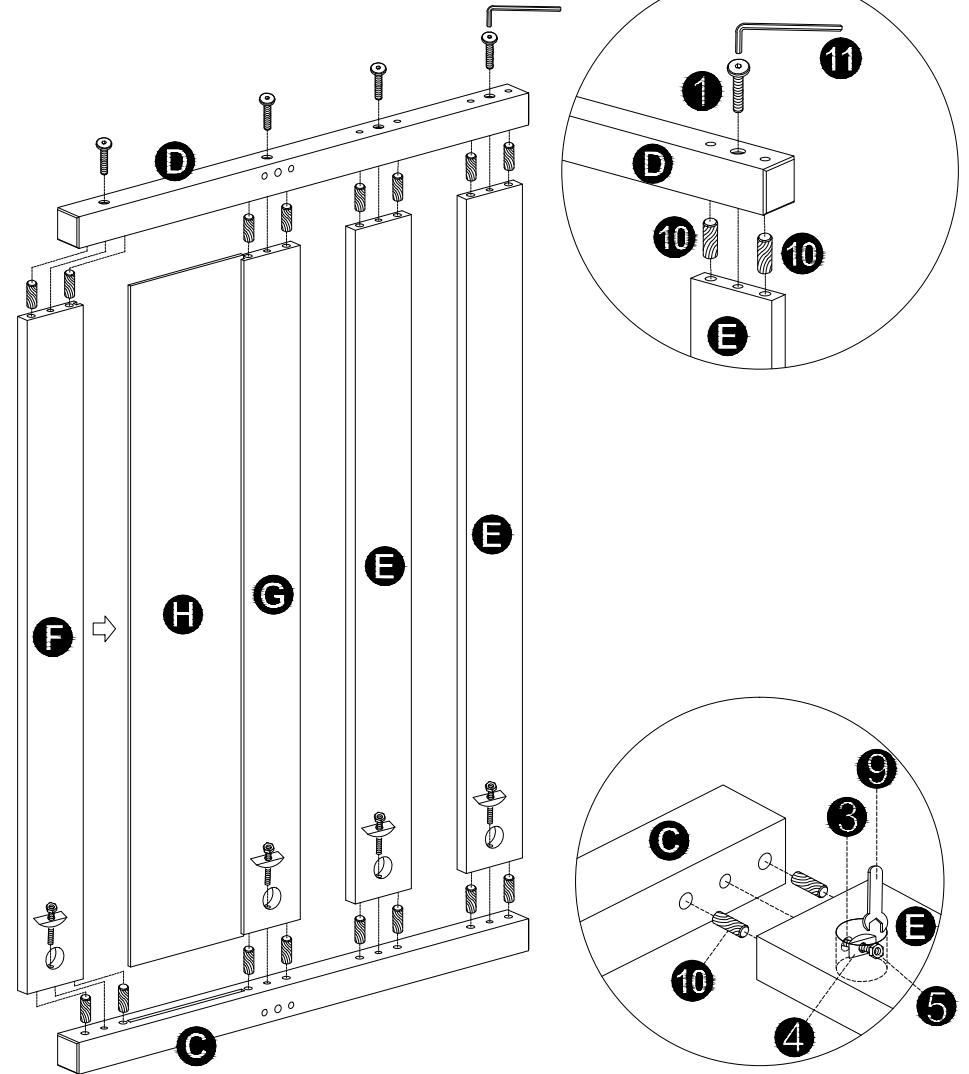

**Fully Assembled
Day Bed With Trundle**

HILLSDALE
KIDS & TEEN

PARTS LIST

PARTS IDENTIFICATION

Other Tools Required
(Not Included)
.Phillips Screwdriver
.Flathead Screwdriver

HARDWARE FOR DAY BED

1		Ø6x55mm Bolts X 8
2		Ø6x30mm Bolts X 8
3		Ø6x60mm Bolts X 20
4		Washers X 20
5		Nuts X 20
6		Ø4x30mm Screws X 52
7		Ø3.5x20mm Screws X 16
8		Wheels X 4
9		Wrench X 1
10		Ø10x40mm Wood Dowels X 44
11		Allen Wrench X 1

HILLSDALE
KIDS & TEEN

STEP 1

STEP 2

HILLSDALE
KIDS & TEEN

STEP 3

⚠ WARNING

To help prevent serious or fatal injuries **SCREW BOTH SIDES OF EACH SLAT TO THE SLAT ROLL SUPPORT**. Failure to do so could result in the collapse of the entire slat roll, *and will void your warranty.*