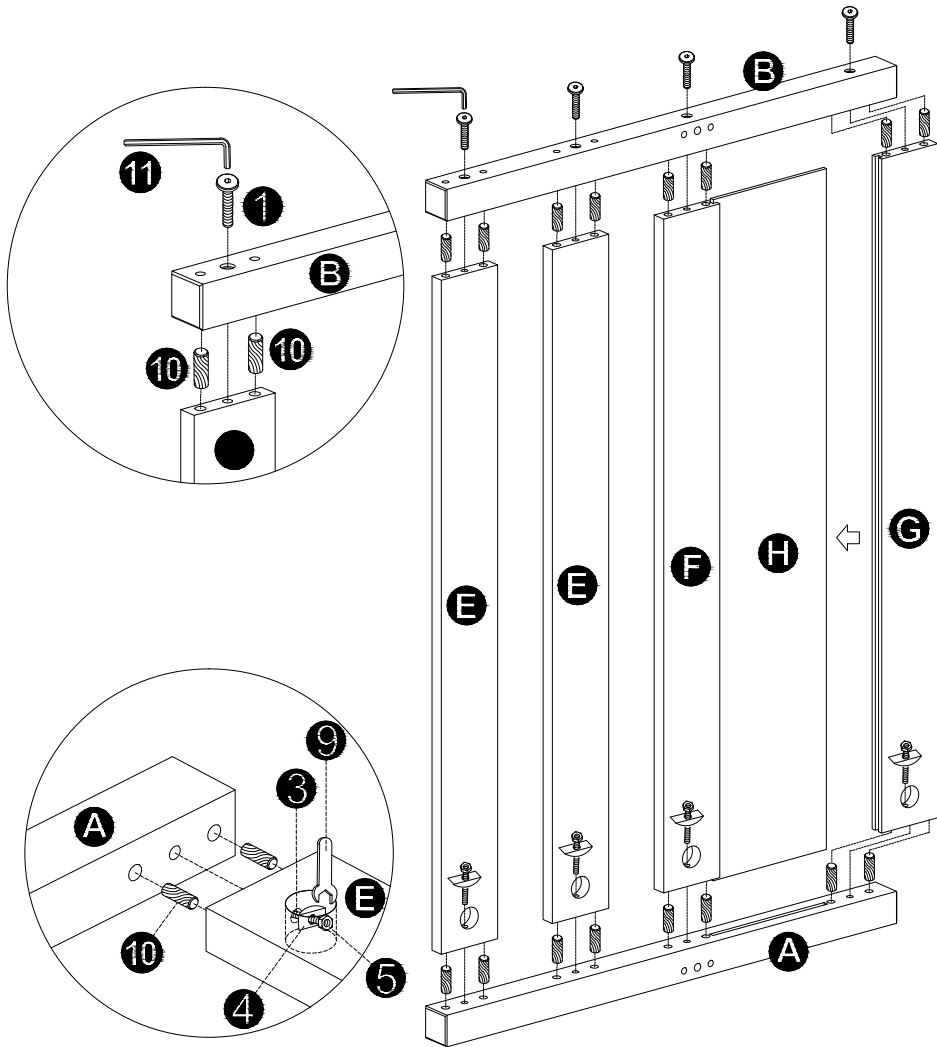

**Fully Assembled
Day Bed With Trundle**

HILLSDALE
KIDS & TEEN

PARTS LIST

PARTS IDENTIFICATION

Other Tools Required
(Not Included)
.Phillips Screwdriver
.Flathead Screwdriver

HARDWARE FOR DAY BED

1		Ø6x55mm Bolts X 8
2		Ø6x30mm Bolts X 8
3		Ø6x60mm Bolts X 20
4		Washers X 20
5		Nuts X 20
6		Ø4x30mm Screws X 52
7		Ø3.5x20mm Screws X 16
8		Wheels X 4
9		Wrench X 1
10		Ø10x40mm Wood Dowels X 44
11		Allen Wrench X 1

HILLSDALE
KIDS & TEEN

STEP 1

STEP 2

HILLSDALE
KIDS & TEEN

STEP 3

⚠ WARNING

To help prevent serious or fatal injuries **SCREW BOTH SIDES OF EACH SLAT TO THE SLAT ROLL SUPPORT**. Failure to do so could result in the collapse of the entire slat roll, *and will void your warranty.*