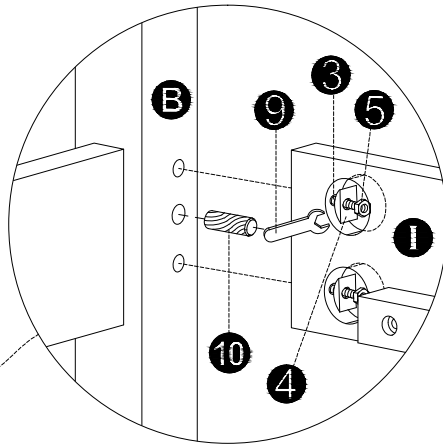

**Fully Assembled
Day Bed With Trundle**

HILLSDALE
KIDS & TEEN

PARTS LIST

PARTS IDENTIFICATION

Other Tools Required
(Not Included)
.Phillips Screwdriver
.Flathead Screwdriver

HARDWARE FOR DAY BED

1		Ø6x55mm Bolts X 8
2		Ø6x30mm Bolts X 8
3		Ø6x60mm Bolts X 20
4		Washers X 20
5		Nuts X 20
6		Ø4x30mm Screws X 52
7		Ø3.5x20mm Screws X 16
8		Wheels X 4
9		Wrench X 1
10		Ø10x40mm Wood Dowels X 44
11		Allen Wrench X 1

HILLSDALE
KIDS & TEEN

STEP 1

STEP 2

HILLSDALE
KIDS & TEEN

STEP 3

⚠ WARNING

To help prevent serious or fatal injuries **SCREW BOTH SIDES OF EACH SLAT TO THE SLAT ROLL SUPPORT**. Failure to do so could result in the collapse of the entire slat roll, *and will void your warranty.*