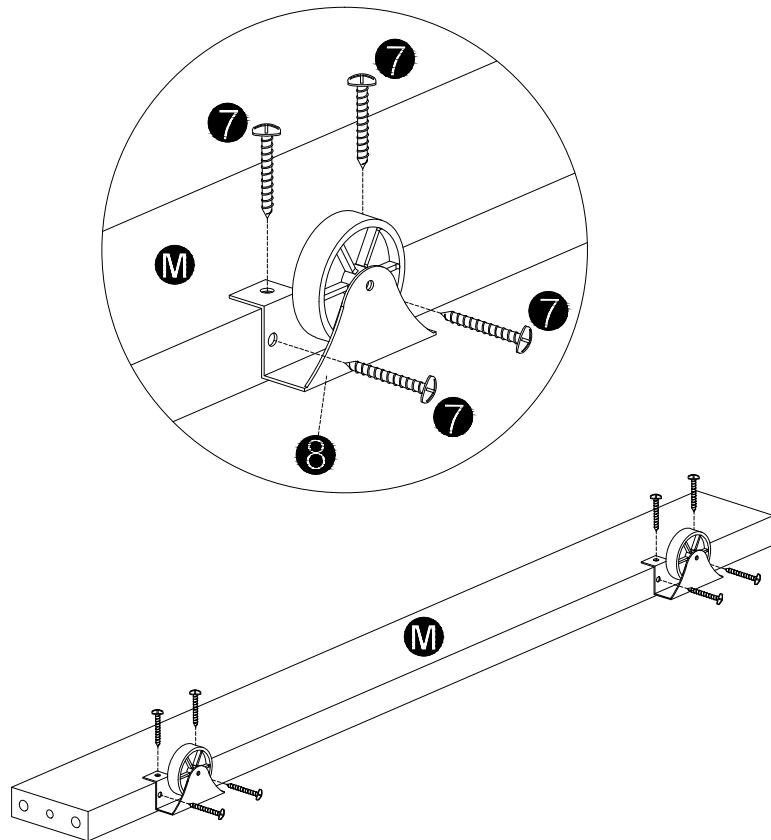

HILLSDALE
KIDS & TEEN

STEP 5