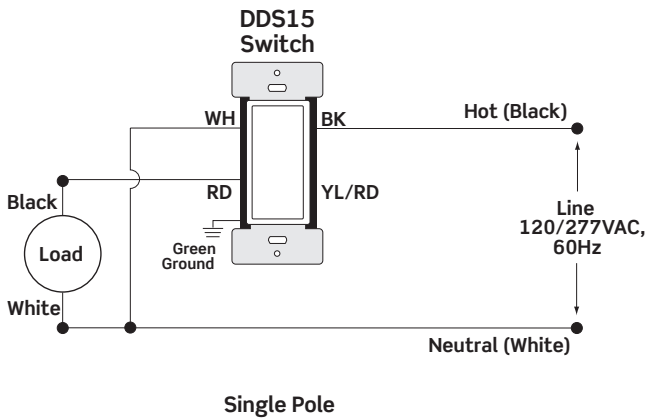

*Title 20/24 Compliant

Remotes for 3-Way or More Applications			
Cat. No.	DD00R-DL	DD0SR-DL	DD0SR-1
Product	Dual Voltage Matching Dimmer Remote	Dual Voltage Matching Switch Remote	Coordinating Switch Remote
Voltage, Frequency	120/277VAC 60Hz	120/277VAC 60Hz	120VAC, 60Hz
Switch Type	3-Way or up to 5 additional locations	3-Way or up to 5 additional locations	3-Way or up to 9 additional locations

Wiring Diagrams

Cat. No. DDMX1 (Neutral connection required)

Cat. No. DDL06 (Ground connection required)

Cat. No. DDS15 (Neutral connection required)

Dimensional Drawings

DDMX1

DDL06 (shown), DDS15

Ordering Information