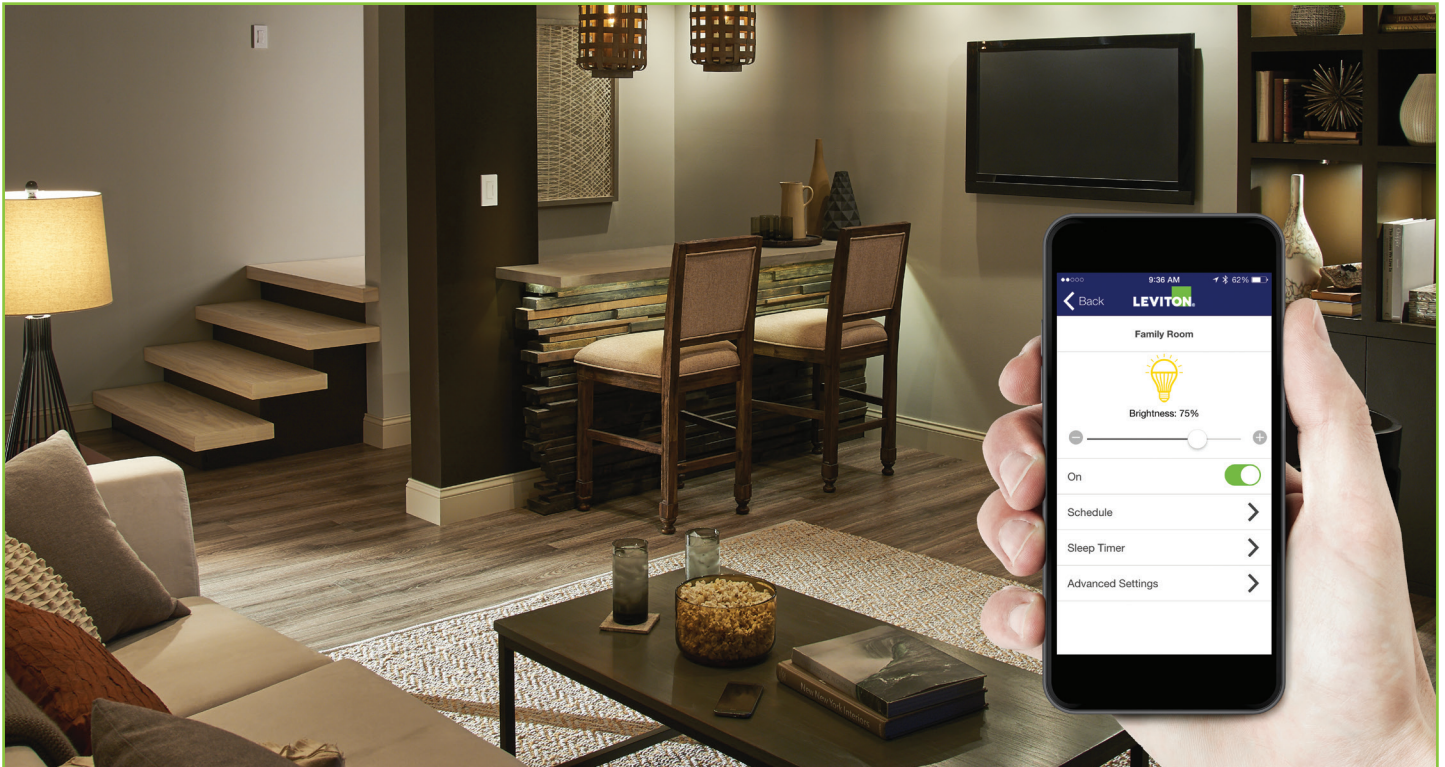

Lighting Control in the palm of your hand.

Dim and Time Lighting via App

The next generation of lighting control technology is here with Decora® Digital Controls with Bluetooth® technology. These innovative devices work using the Decora Digital Dimmer & Timer App that can be downloaded to smartphones or tablets and paired to the Leviton Dimmer or Switch using Bluetooth technology. Decora Digital Controls provide local control within a 30-foot* range without the need of a hub, gateway or internet connection, bridging the gap between traditional dimmers and whole-house automation systems.

Decora Digital Dimmer - a powerful device combining the best of Leviton dimmer and timer functions with today's technology. Just use your smartphone or tablet to control, adjust and time lighting for daily activities or to ensure a "lived-in" look while away.

Decora Digital Switch - users enjoy the combined functions of a standard wall switch and a countdown or programmable timer switch in one attractive device. Using the app to set timer functions makes it quick and easy to control lights.

Decora Digital Dimmer & Timer App - compatible with Apple and Android smartphones or tablets; offers simple, intuitive on-screen menu options to independently control dimmers and switches within a 30-foot range.

Decora Digital Devices are ideal for living rooms, bedrooms, kitchens, dining rooms, home offices, outdoors or anywhere full control of lighting is desired.