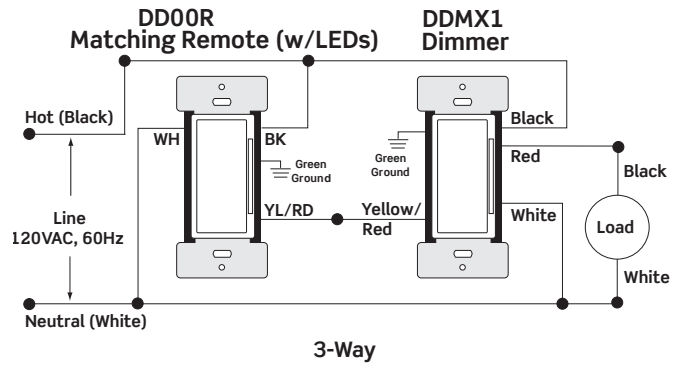

Wiring Diagrams

Cat. No. DDMX1 (Neutral connection required)