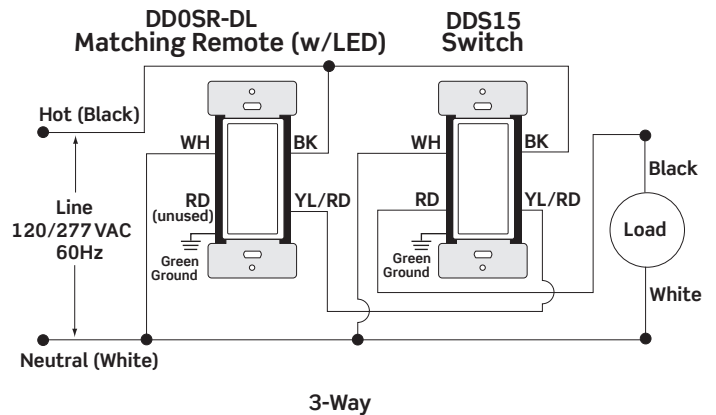

*Title 20/24 Compliant

Remotes for 3-Way or More Applications			
Cat. No.	DD00R-DL	DD0SR-DL	DD0SR-1
Product	Dual Voltage Matching Dimmer Remote	Dual Voltage Matching Switch Remote	Coordinating Switch Remote
Voltage, Frequency	120/277VAC 60Hz	120/277VAC 60Hz	120VAC, 60Hz
Switch Type	3-Way or up to 5 additional locations	3-Way or up to 5 additional locations	3-Way or up to 9 additional locations

Wiring Diagrams

Cat. No. DDMX1 (Neutral connection required)

Cat. No. DDL06 (Ground connection required)

Cat. No. DDS15 (Neutral connection required)

Dimensional Drawings

DDMX1

DDL06 (shown), DDS15

Ordering Information