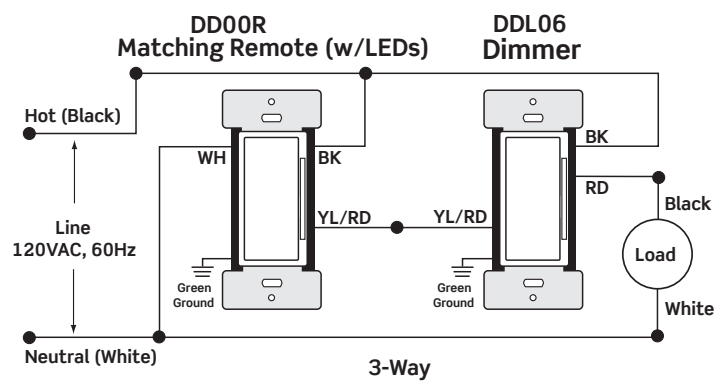

*Title 20/24 Compliant

Remotes for 3-Way or More Applications			
Cat. No.	DD00R-DL	DD0SR-DL	DD0SR-1
Product	Dual Voltage Matching Dimmer Remote	Dual Voltage Matching Switch Remote	Coordinating Switch Remote
Voltage, Frequency	120/277VAC 60Hz	120/277VAC 60Hz	120VAC, 60Hz
Switch Type	3-Way or up to 5 additional locations	3-Way or up to 5 additional locations	3-Way or up to 9 additional locations

Wiring Diagrams

Cat. No. DDMX1 (Neutral connection required)

Cat. No. DDL06 (Ground connection required)

Cat. No. DDS15 (Neutral connection required)

Dimensional Drawings

DDMX1

DDL06 (shown), DDS15

Ordering Information