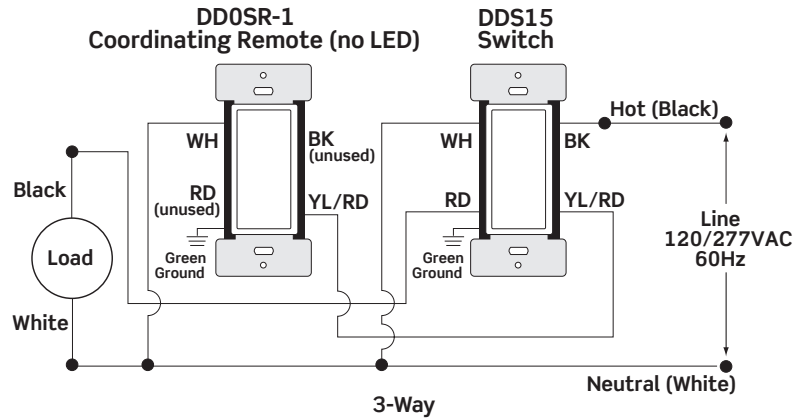

*Title 20/24 Compliant

Remotes for 3-Way or More Applications			
Cat. No.	DD00R-DL	DD0SR-DL	DD0SR-1
Product	Dual Voltage Matching Dimmer Remote	Dual Voltage Matching Switch Remote	Coordinating Switch Remote
Voltage, Frequency	120/277VAC 60Hz	120/277VAC 60Hz	120VAC, 60Hz
Switch Type	3-Way or up to 5 additional locations	3-Way or up to 5 additional locations	3-Way or up to 9 additional locations

Wiring Diagrams

Cat. No. DDMX1 (Neutral connection required)

Cat. No. DDL06 (Ground connection required)

Cat. No. DDS15 (Neutral connection required)

Dimensional Drawings

DDMX1

DDL06 (shown), DDS15

Ordering Information