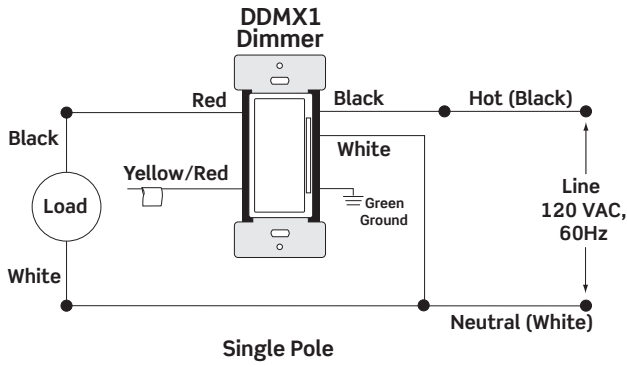

Wiring Diagrams

Cat. No. DDMX1 (Neutral connection required)