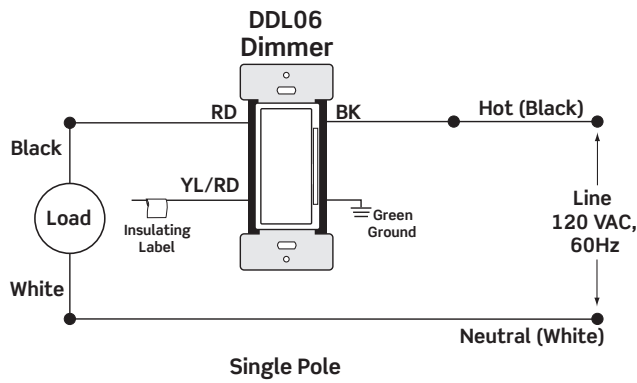

Cat. No. DDL06 (Ground connection required)