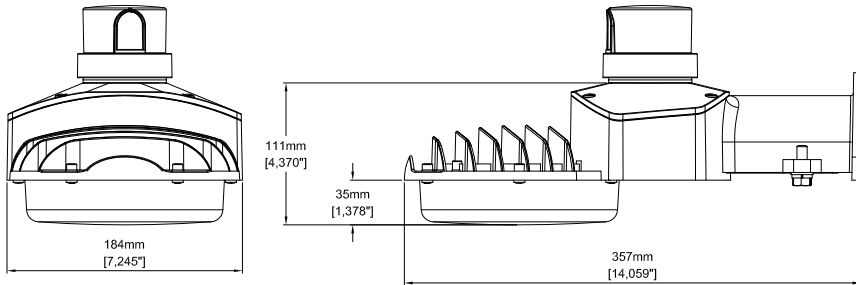

HOUSING

One piece die cast aluminum housing with integral arm mounting hub that can be directly mounted with lag bolts or onto 1 1/2" O.D. mounting arm.

IP RATING & LISTINGS

LED light engine is weather proof rated IP65.

DLC Premium, cULus, FCC Certified

OPTICS

Refractive design featuring prisms to spread light in a symmetrical Type 5 distribution.

Frosted lens eliminates glare for an inviting light source.

MOUNTING

Fixture mounts to vertical surface using 1/4" lag bolts or easily fits onto 1-1/2" O.D. round pipe/tube. Direct mount and round pipe mounting hardware provided as standard. Extension mounting arm available separately as an accessory.

PRODUCT LINE DRAWING

SUGGESTED MOUNTING HEIGHT:
12-20FT. (3.7-6.1M)

3D PHOTOMETRIC VIEW

PRODUCT SPECIFICATIONS

Product Dimensions	: 14.1"×7.2"×6.8"
Weight	: 3.75 lbs
Lumens	: 4728
System Wattage	: 40W
LED Wattage	: 36W
Efficacy	: 118
CRI	: 70
Replaces (MH)	: 120W
Mounting	: Direct wall mount with lag bolts
Frequency	: 50-60Hz
THD(Total Harmonic Distortion)	: <20%
PF(Power Factor)	: >0.9
Ambient Operating Temperature	: (-30) - 40°C
Input Voltage	: 120-277V
LED Chip	: LUXEON 3030 2D
Photocell	: Yes
Driver	: Non-dimming
Standard Lifetime	: L70 >50,000hrs
Standard Warranty	: 5 Years
Water Proofing Grade	: Suitable for wet location
CCT	: 4000K
Certifications	: DLC, UL/cUL