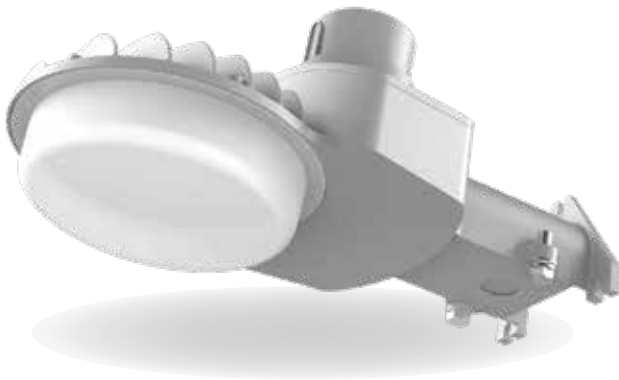

Suitable for
Wet Locations

This LED Area and Wall Light with NEMA twist-lock Dusk to Dawn photocell offers the latest in LED performance technology with a pro-grade security solution that provides an automatic nighttime 'ON' and daytime 'OFF' mode. The fixture's 4278 lumens brightly illuminates a wide area glare-free, saves 85% on energy costs, is maintenance-free, and never requires a single bulb change.

APPLICATIONS

From barns, garages, to roadways, the Astra 40 is designed to easily be installed anywhere requiring wide and uniform light coverage.

PRODUCT PERFORMANCE AT A GLANCE

SYSTEM WATTAGE	LED WATTAGE	LUMENS	LPW	CRI	REPLACES (MH)
40W	36W	4278 lm	118 lm/w	≥70	120W

HOUSING

One piece die cast aluminum housing with integral arm mounting hub that can be directly mounted with lag bolts or onto 1 1/2" O.D. mounting arm.

IP RATING & LISTINGS

LED light engine is weather proof rated IP65.

DLC Premium, cULus, FCC Certified

OPTICS

Refractive design featuring prisms to spread light in a symmetrical Type 5 distribution.

Frosted lens eliminates glare for an inviting light source.

MOUNTING

Fixture mounts to vertical surface using 1/4" lag bolts or easily fits onto 1-1/2" O.D. round pipe/tube. Direct mount and round pipe mounting hardware provided as standard. Extension mounting arm available separately as an accessory.