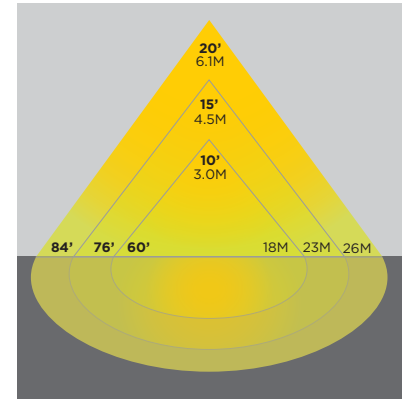

PRODUCT LINE DRAWING

SUGGESTED MOUNTING HEIGHT:
12-20FT. (3.7-6.1M)

3D PHOTOMETRIC VIEW

PRODUCT SPECIFICATIONS

Product Dimensions	: 14.1"×7.2"×6.8"
Weight	: 3.75 lbs
Lumens	: 4728
System Wattage	: 40W
LED Wattage	: 36W
Efficacy	: 118
CRI	: 70
Replaces (MH)	: 120W
Mounting	: Direct wall mount with lag bolts
Frequency	: 50-60Hz
THD(Total Harmonic Distortion)	: <20%
PF(Power Factor)	: >0.9
Ambient Operating Temperature	: (-30) - 40°C
Input Voltage	: 120-277V
LED Chip	: LUXEON 3030 2D
Photocell	: Yes
Driver	: Non-dimming
Standard Lifetime	: L70 >50,000hrs
Standard Warranty	: 5 Years
Water Proofing Grade	: Suitable for wet location
CCT	: 4000K
Certifications	: DLC, UL/cUL