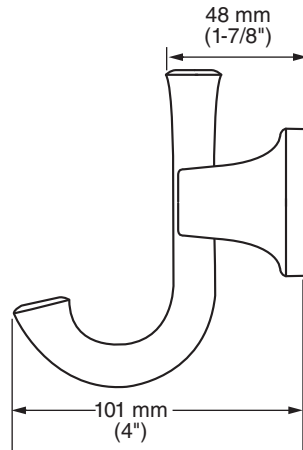

MODEL NUMBER:

□ 7353.210 - ROBE HOOK

Available Finishes

002	Polished Chrome
013	PVD Polished Nickel
278	Legacy Bronze
295	PVD Satin Nickel

PRODUCT FEATURES:

Materials of Construction: Metal construction for durability & long life.

Concealed Mounting: No exposed set screws.

Easy to Install

SUGGESTED SPECIFICATION

Robe Hook shall feature metal construction. Shall feature concealed mounting with no exposed set screws. Robe Hook shall be American Standard Model # 7353.210.____.