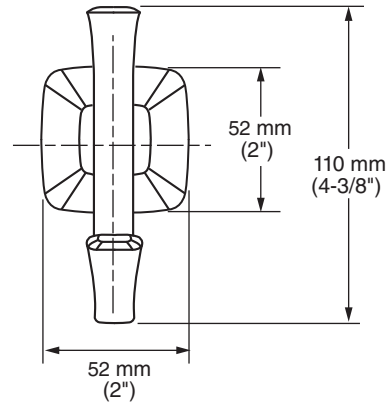

MODEL NUMBER:

□ 7353.210 - ROBE HOOK

Available Finishes

002	Polished Chrome
013	PVD Polished Nickel
278	Legacy Bronze
295	PVD Satin Nickel

PRODUCT FEATURES:

Materials of Construction: Metal construction for durability & long life.

Concealed Mounting: No exposed set screws.

Easy to Install

SUGGESTED SPECIFICATION

Robe Hook shall feature metal construction. Shall feature concealed mounting with no exposed set screws. Robe Hook shall be American Standard Model # 7353.210.____.