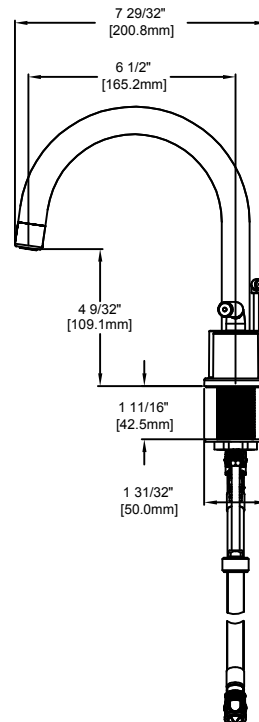

WARRANTY

- Limited Lifetime Warranty

INSTALLATION DIMENSIONS

Glacier Bay reserves the right to make changes in specifications and materials and to change and discontinue models, both without the notice or obligation. Dimensions are for reference only.