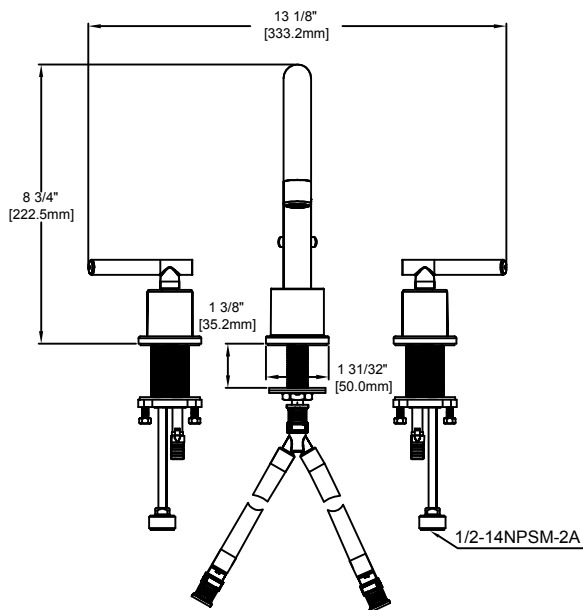

WARRANTY

- Limited Lifetime Warranty

INSTALLATION DIMENSIONS

Glacier Bay reserves the right to make changes in specifications and materials and to change and discontinue models, both without the notice or obligation. Dimensions are for reference only.