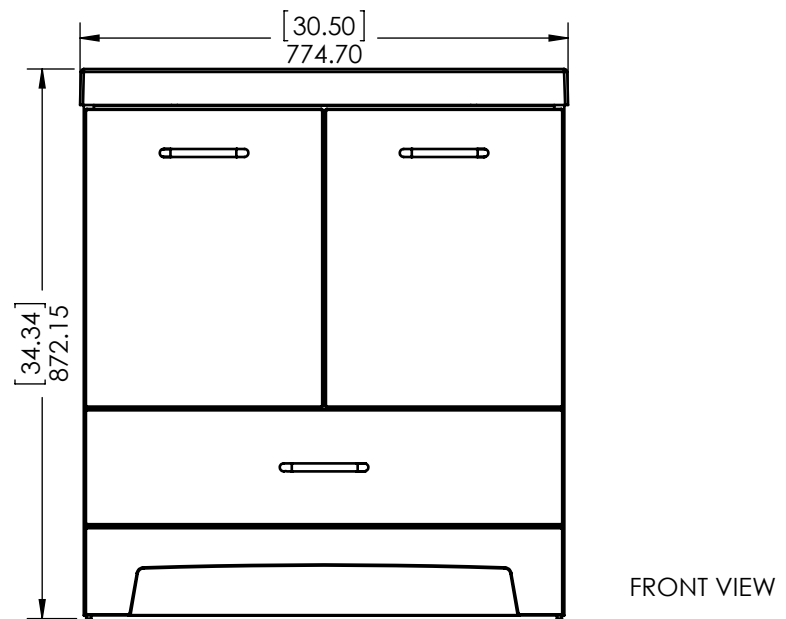

ITEM ID	DESCRIPTION
ST30P3-EE	Stancliff 30" Vanity Elm Ember, Cultured Marble VTop White, Mirror
ST30P2-EE	Stancliff 30.5x18.75x34.38in Vanity w/Vanity Top - Elm Ember
ST30P2-EK	Stancliff 30.5x18.75x34.38in Vanity w/Vanity Top - Elm Sky

REV	ECO#	DESCRIPTION	REV'D BY DATE	CHK'D BY DATE	APRV'D BY DATE
0		New Release	IASV 1/9/17	IASV 1/9/17	IASV 1/9/17
1		New models added: ST30P2-EE & ST30P2-EK	IASV 5/25/17	IASV 5/25/17	IASV 5/25/17

PROPRIETARY AND CONFIDENTIAL
THE INFORMATION CONTAINED IN THIS DRAWING IS THE SOLE PROPERTY OF WOODCRAFTERS HOME PRODUCTS L.L.C. ANY REPRODUCTION IN PART OR AS A WHOLE WITHOUT THE WRITTEN PERMISSION OF WOODCRAFTERS HOME PRODUCTS L.L.C. IS PROHIBITED.

UNLESS OTHERWISE SPECIFIED
DIMENSIONS ARE IN mm and [inches]
AND TOLERANCES ARE +/- 1.0 [0.04]

DRAWN BY:	IASV	1/9/17
CHECKED BY:	IASV	1/9/17
APPROVED BY:	IASV	1/9/17
DO NOT SCALE DRAWING	SCALE: 1:10	SIZE: A

TITLE:	STANCLIFF 30 ASSEMBLY		
PART NO:	PAGE	1 OF 1	REV: 1