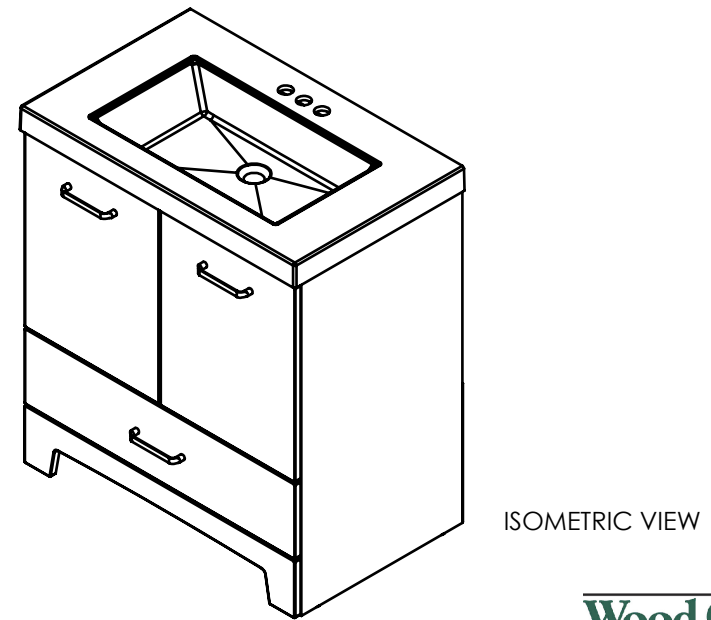

ITEM ID	DESCRIPTION
ST30P3-EE	Stancliff 30" Vanity Elm Ember, Cultured Marble VTop White, Mirror
ST30P2-EE	Stancliff 30.5x18.75x34.38in Vanity w/Vanity Top - Elm Ember
ST30P2-EK	Stancliff 30.5x18.75x34.38in Vanity w/Vanity Top - Elm Sky

REV	ECO#	DESCRIPTION	REV'D BY DATE	CHK'D BY DATE	APRV'D BY DATE
0		New Release	IASV 1/9/17	IASV 1/9/17	IASV 1/9/17
1		New models added: ST30P2-EE & ST30P2-EK	IASV 5/25/17	IASV 5/25/17	IASV 5/25/17

PROPRIETARY AND CONFIDENTIAL
THE INFORMATION CONTAINED IN THIS DRAWING IS THE SOLE PROPERTY OF WOODCRAFTERS HOME PRODUCTS L.L.C. ANY REPRODUCTION IN PART OR AS A WHOLE WITHOUT THE WRITTEN PERMISSION OF WOODCRAFTERS HOME PRODUCTS L.L.C. IS PROHIBITED.

UNLESS OTHERWISE SPECIFIED
DIMENSIONS ARE IN mm and [inches]
AND TOLERANCES ARE +/- 1.0 [0.04]

DRAWN BY:	IASV	1/9/17
CHECKED BY:	IASV	1/9/17
APPROVED BY:	IASV	1/9/17
DO NOT SCALE DRAWING	SCALE: 1:10	SIZE: A

TITLE:	STANCLIFF 30 ASSEMBLY		
PART NO:	PAGE	1 OF 1	REV: 1