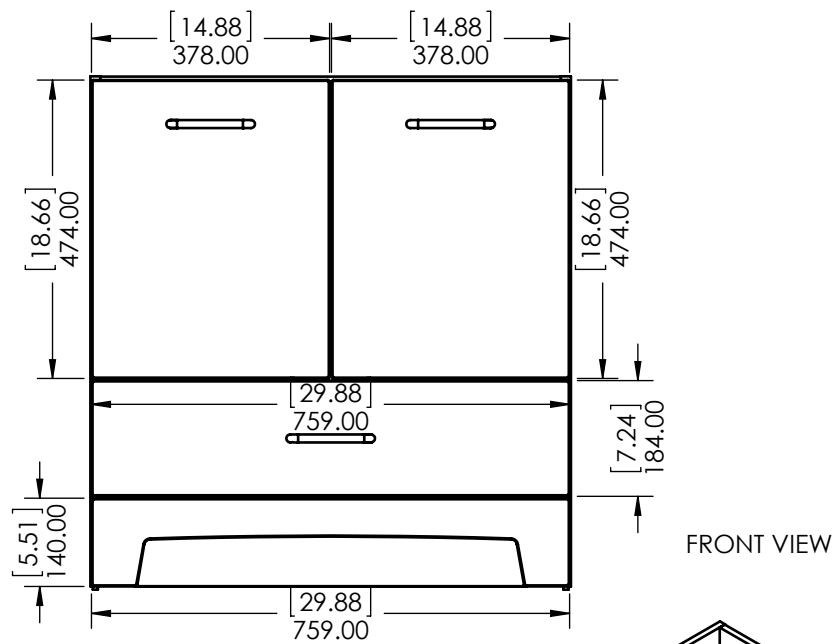

ITEM ID	DESCRIPTION
ST30P3-EE	Stancliff 30" Vanity Elm Ember, Cultured Marble VTop White, Mirror
ST30P2-EE	Stancliff 30.5x18.75x34.38in Vanity w/Vanity Top - Elm Ember
ST30P2-EK	Stancliff 30.5x18.75x34.38in Vanity w/Vanity Top - Elm Sky

REV	ECO#	DESCRIPTION	REV'D BY DATE	CHK'D BY DATE	APR'V'D BY DATE
0		New Release	IASV 1/9/17	IASV 1/9/17	IASV 1/9/17
		New models added: ST30P2-EE & ST30P2-EK	IASV 5/25/17	IASV 5/25/17	IASV 5/25/17

PROPRIETARY AND CONFIDENTIAL
THE INFORMATION CONTAINED IN THIS DRAWING IS THE SOLE PROPERTY OF WOODCRAFTERS HOME PRODUCTS L.L.C. ANY REPRODUCTION IN PART OR AS A WHOLE WITHOUT THE WRITTEN PERMISSION OF WOODCRAFTERS HOME PRODUCTS L.L.C. IS PROHIBITED.

UNLESS OTHERWISE SPECIFIED
DIMENSIONS ARE IN mm and [inches] AND TOLERANCES ARE +/- 1.0 [0.04]

DRAWN BY:	IASV	1/9/17
CHECKED BY:	IASV	1/9/17
APPROVED BY:	IASV	1/9/17

DO NOT SCALE DRAWING SCALE: 1:10 SIZE: A

TITLE:	STANCLIFF 30 ASSEMBLY		
PART NO:	PAGE	1 OF 1	REV: 1