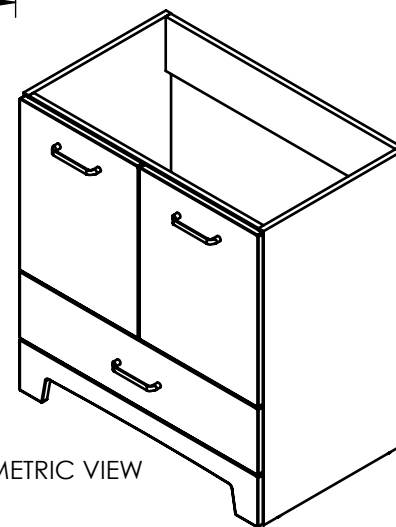

ITEM ID	DESCRIPTION
ST30P3-EE	Stancliff 30" Vanity Elm Ember, Cultured Marble VTop White, Mirror
ST30P2-EE	Stancliff 30.5x18.75x34.38in Vanity w/Vanity Top - Elm Ember
ST30P2-EK	Stancliff 30.5x18.75x34.38in Vanity w/Vanity Top - Elm Sky

REV	ECO#	DESCRIPTION	REV'D BY DATE	CHK'D BY DATE	APR'V'D BY DATE
0		New Release	IASV 1/9/17	IASV 1/9/17	IASV 1/9/17
		New models added: ST30P2-EE & ST30P2-EK	IASV 5/25/17	IASV 5/25/17	IASV 5/25/17

PROPRIETARY AND CONFIDENTIAL
THE INFORMATION CONTAINED IN THIS DRAWING IS THE SOLE PROPERTY OF WOODCRAFTERS HOME PRODUCTS L.L.C. ANY REPRODUCTION IN PART OR AS A WHOLE WITHOUT THE WRITTEN PERMISSION OF WOODCRAFTERS HOME PRODUCTS L.L.C. IS PROHIBITED.

UNLESS OTHERWISE SPECIFIED
DIMENSIONS ARE IN mm and [inches] AND TOLERANCES ARE +/- 1.0 [0.04]

DRAWN BY:	IASV	1/9/17
CHECKED BY:	IASV	1/9/17
APPROVED BY:	IASV	1/9/17

DO NOT SCALE DRAWING SCALE: 1:10 SIZE: A

TITLE:	STANCLIFF 30 ASSEMBLY		
PART NO:	PAGE	1 OF 1	REV: 1