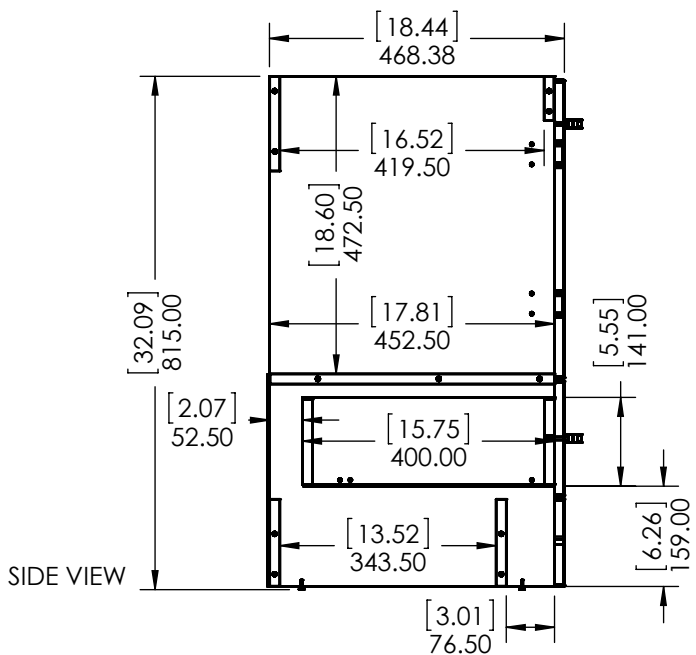

ITEM ID	DESCRIPTION
ST30P3-EE	Stancliff 30" Vanity Elm Ember, Cultured Marble VTop White, Mirror
ST30P2-EE	Stancliff 30.5x18.75x34.38in Vanity w/Vanity Top - Elm Ember
ST30P2-EK	Stancliff 30.5x18.75x34.38in Vanity w/Vanity Top - Elm Sky

REV	ECO#	DESCRIPTION	REV'D BY DATE	CHK'D BY DATE	APR'V'D BY DATE
0		New Release	IASV 1/9/17	IASV 1/9/17	IASV 1/9/17
		New models added: ST30P2-EE & ST30P2-EK	IASV 5/25/17	IASV 5/25/17	IASV 5/25/17

PROPRIETARY AND CONFIDENTIAL
THE INFORMATION CONTAINED IN THIS DRAWING IS THE SOLE PROPERTY OF WOODCRAFTERS HOME PRODUCTS L.L.C. ANY REPRODUCTION IN PART OR AS A WHOLE WITHOUT THE WRITTEN PERMISSION OF WOODCRAFTERS HOME PRODUCTS L.L.C. IS PROHIBITED.

UNLESS OTHERWISE SPECIFIED
DIMENSIONS ARE IN mm and [inches] AND TOLERANCES ARE +/- 1.0 [0.04]

DRAWN BY:	IASV	1/9/17
CHECKED BY:	IASV	1/9/17
APPROVED BY:	IASV	1/9/17

DO NOT SCALE DRAWING SCALE: 1:10 SIZE: A

TITLE:	STANCLIFF 30 ASSEMBLY		
PART NO:	PAGE	1 OF 1	REV: 1