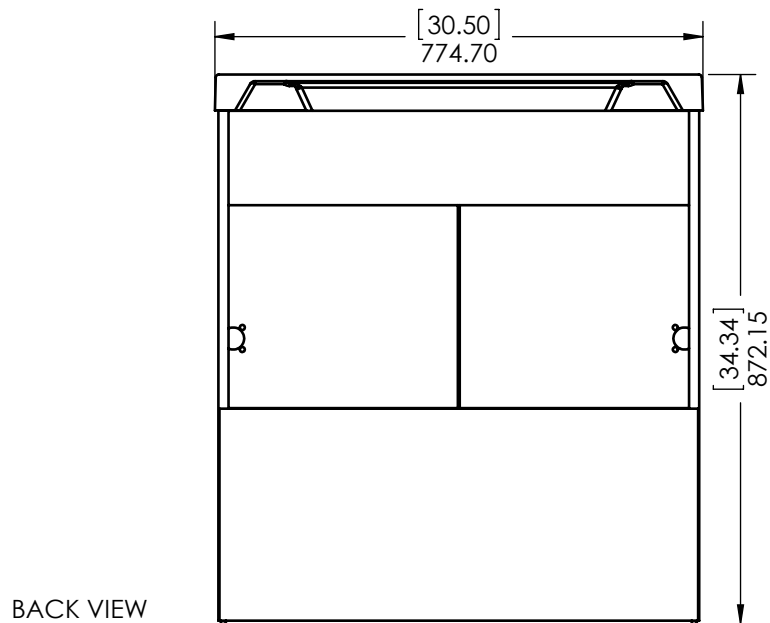

ITEM ID	DESCRIPTION
ST30P3-EE	Stancliff 30" Vanity Elm Ember, Cultured Marble VTop White, Mirror
ST30P2-EE	Stancliff 30.5x18.75x34.38in Vanity w/Vanity Top - Elm Ember
ST30P2-EK	Stancliff 30.5x18.75x34.38in Vanity w/Vanity Top - Elm Sky

REV	ECO#	DESCRIPTION	REV'D BY DATE	CHK'D BY DATE	APRV'D BY DATE
0		New Release	IASV 1/9/17	IASV 1/9/17	IASV 1/9/17
1		New models added: ST30P2-EE & ST30P2-EK	IASV 5/25/17	IASV 5/25/17	IASV 5/25/17

PROPRIETARY AND CONFIDENTIAL
THE INFORMATION CONTAINED IN THIS DRAWING IS THE SOLE PROPERTY OF WOODCRAFTERS HOME PRODUCTS L.L.C. ANY REPRODUCTION IN PART OR AS A WHOLE WITHOUT THE WRITTEN PERMISSION OF WOODCRAFTERS HOME PRODUCTS L.L.C. IS PROHIBITED.

UNLESS OTHERWISE SPECIFIED
DIMENSIONS ARE IN mm and [inches]
AND TOLERANCES ARE +/- 1.0 [0.04]

DRAWN BY:	IASV	1/9/17
CHECKED BY:	IASV	1/9/17
APPROVED BY:	IASV	1/9/17
DO NOT SCALE DRAWING	SCALE: 1:10	SIZE: A

TITLE:	STANCLIFF 30 ASSEMBLY		
PART NO:	PAGE	1 OF 1	REV: 1