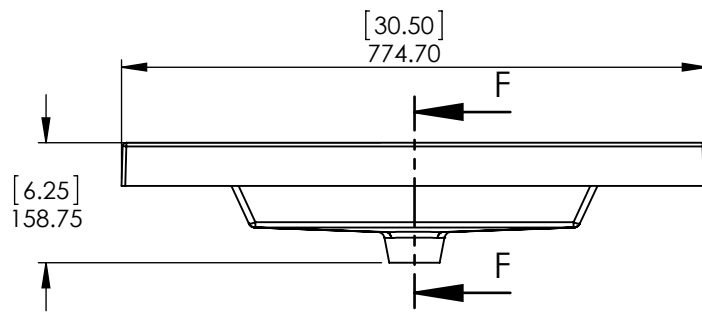

ID	Description	Technology	Status
595471	Vtop Oslo 30.5x18.75 White 4in	Solid White	Approved for production

Rev #	Approved by	Change
0	R. Rubio	Released

NOTE: MAX. WARPAGE
TOLERANCE 1/8"

PROPRIETARY AND CONFIDENTIAL
THE INFORMATION CONTAINED IN THIS DRAWING IS THE
SOLE PROPERTY OF WOODCRAFTERS. ANY
REPRODUCTION IN PART OR AS A WHOLE WITHOUT THE
WRITTEN PERMISSION OF WOODCRAFTERS IS PROHIBITED.

UNLESS OTHERWISE SPECIFIED
DIMENSIONS ARE IN MM.
AND (INCHES)
TOLERANCES ARE
+0.125 [3.175] -0.125 [-3.175]
SCALE:1:10

	NAME	DATE
DRAWN	J. Martinez	7/08/16
CHECKED	E. Sandoval	7/08/16
ENG APPR.	R. Rubio	7/08/16
MFG APPR.	C. Leal	7/08/16

Wood Crafters

SIZE DWG. NO. **A** Vtop Oslo 30.5x18.75 4in

SHEET 1 OF 1 REV: **0**

ITEM ID	DESCRIPTION
ST30P3-EE	Stancliff 30" Vanity Elm Ember, Cultured Marble VTop White, Mirror
ST30P2-EE	Stancliff 30.5x18.75x34.38in Vanity w/Vanity Top - Elm Ember
ST30P2-EK	Stancliff 30.5x18.75x34.38in Vanity w/Vanity Top - Elm Sky

UNLESS OTHERWISE SPECIFIED
 DIMENSIONS ARE IN mm and [inches] AND TOLERANCES ARE +/- 1.0 [0.04]

DRAWN BY:	IASV	1/9/17
CHECKED BY:	IASV	1/9/17
APPROVED BY:	IASV	1/9/17

DO NOT SCALE DRAWING SCALE: 1:10 SIZE: A