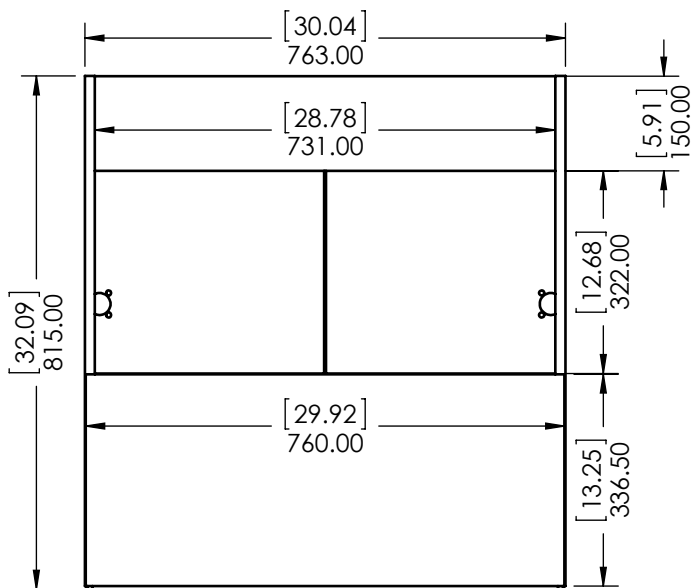

ITEM ID	DESCRIPTION
ST30P3-EE	Stancliff 30" Vanity Elm Ember, Cultured Marble VTop White, Mirror
ST30P2-EE	Stancliff 30.5x18.75x34.38in Vanity w/Vanity Top - Elm Ember
ST30P2-EK	Stancliff 30.5x18.75x34.38in Vanity w/Vanity Top - Elm Sky

REV	ECO#	DESCRIPTION	REV'D BY DATE	CHK'D BY DATE	APR'V'D BY DATE
0		New Release	IASV 1/9/17	IASV 1/9/17	IASV 1/9/17
		New models added: ST30P2-EE & ST30P2-EK	IASV 5/25/17	IASV 5/25/17	IASV 5/25/17

PROPRIETARY AND CONFIDENTIAL
THE INFORMATION CONTAINED IN THIS DRAWING IS THE SOLE PROPERTY OF WOODCRAFTERS HOME PRODUCTS L.L.C. ANY REPRODUCTION IN PART OR AS A WHOLE WITHOUT THE WRITTEN PERMISSION OF WOODCRAFTERS HOME PRODUCTS L.L.C. IS PROHIBITED.

UNLESS OTHERWISE SPECIFIED
DIMENSIONS ARE IN mm and [inches] AND TOLERANCES ARE +/- 1.0 [0.04]

DRAWN BY:	IASV	1/9/17
CHECKED BY:	IASV	1/9/17
APPROVED BY:	IASV	1/9/17

DO NOT SCALE DRAWING SCALE: 1:10 SIZE: A

TITLE:	STANCLIFF 30 ASSEMBLY		
PART NO:	PAGE	1 OF 1	REV: 1