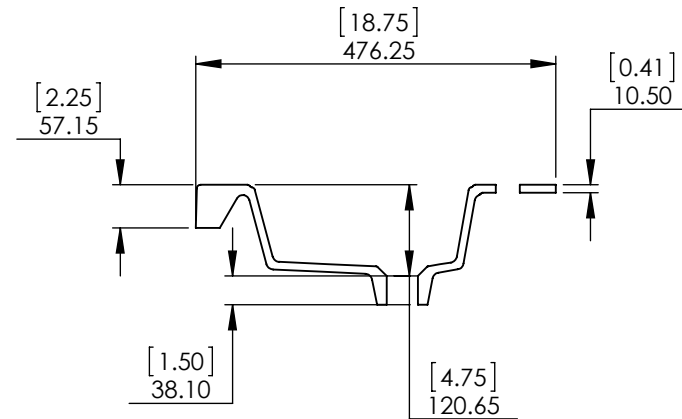

ID	Description	Technology	Status
595471	Vtop Oslo 30.5x18.75 White 4in	Solid White	Approved for production

Rev #	Approved by	Change
0	R. Rubio	Released

NOTE: MAX. WARPAGE
TOLERANCE 1/8"

PROPRIETARY AND CONFIDENTIAL
THE INFORMATION CONTAINED IN THIS DRAWING IS THE
SOLE PROPERTY OF WOODCRAFTERS. ANY
REPRODUCTION IN PART OR AS A WHOLE WITHOUT THE
WRITTEN PERMISSION OF WOODCRAFTERS IS PROHIBITED.

UNLESS OTHERWISE SPECIFIED
DIMENSIONS ARE IN MM.
AND (INCHES)
TOLERANCES ARE
+0.125 [3.175] -0.125 [-3.175]
SCALE:1:10

	NAME	DATE
DRAWN	J. Martinez	7/08/16
CHECKED	E. Sandoval	7/08/16
ENG APPR.	R. Rubio	7/08/16
MFG APPR.	C. Leal	7/08/16

Wood Crafters

SIZE DWG. NO. **A** Vtop Oslo 30.5x18.75 4in

SHEET 1 OF 1 REV: **0**

ITEM ID	DESCRIPTION
ST30P3-EE	Stancliff 30" Vanity Elm Ember, Cultured Marble VTop White, Mirror
ST30P2-EE	Stancliff 30.5x18.75x34.38in Vanity w/Vanity Top - Elm Ember
ST30P2-EK	Stancliff 30.5x18.75x34.38in Vanity w/Vanity Top - Elm Sky

UNLESS OTHERWISE SPECIFIED
 DIMENSIONS ARE IN mm and [inches]
 AND TOLERANCES ARE +/- 1.0 [0.04]

DRAWN BY:	IASV	1/9/17
CHECKED BY:	IASV	1/9/17
APPROVED BY:	IASV	1/9/17
DO NOT SCALE DRAWING	SCALE: 1:10	SIZE: A