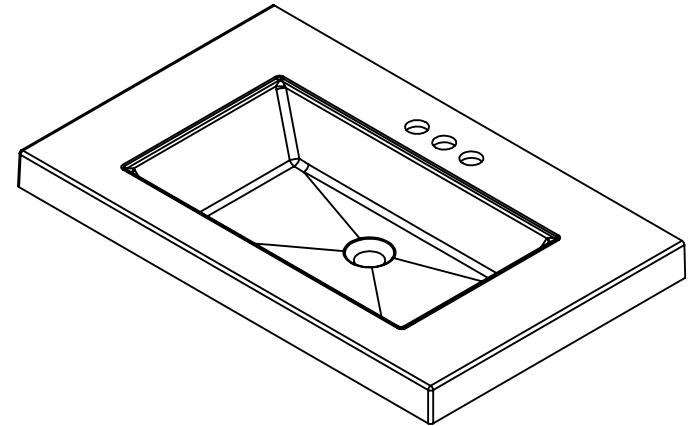

ID	Description	Technology	Status
595471	Vtop Oslo 30.5x18.75 White 4in	Solid White	Approved for production

Rev #	Approved by	Change
0	R. Rubio	Released

NOTE: MAX. WARPAGE
TOLERANCE 1/8"

PROPRIETARY AND CONFIDENTIAL
THE INFORMATION CONTAINED IN THIS DRAWING IS THE
SOLE PROPERTY OF WOODCRAFTERS. ANY
REPRODUCTION IN PART OR AS A WHOLE WITHOUT THE
WRITTEN PERMISSION OF WOODCRAFTERS IS PROHIBITED.

Wood Crafters

SIZE DWG. NO. **A** Vtop Oslo 30.5x18.75 4in

SHEET 1 OF 1 REV: **0**

ITEM ID	DESCRIPTION
ST30P3-EE	Stancliff 30" Vanity Elm Ember, Cultured Marble VTop White, Mirror
ST30P2-EE	Stancliff 30.5x18.75x34.38in Vanity w/Vanity Top - Elm Ember
ST30P2-EK	Stancliff 30.5x18.75x34.38in Vanity w/Vanity Top - Elm Sky

TITLE:	STANCLIFF 30 ASSEMBLY		
PART NO:	PAGE	1 OF 1	REV: 1

ITEM ID	DESCRIPTION
ST30P3-EE	Stancliff 30" Vanity Elm Ember, Cultured Marble VTop White, Mirror
ST30P2-EE	Stancliff 30.5x18.75x34.38in Vanity w/Vanity Top - Elm Ember
ST30P2-EK	Stancliff 30.5x18.75x34.38in Vanity w/Vanity Top - Elm Sky