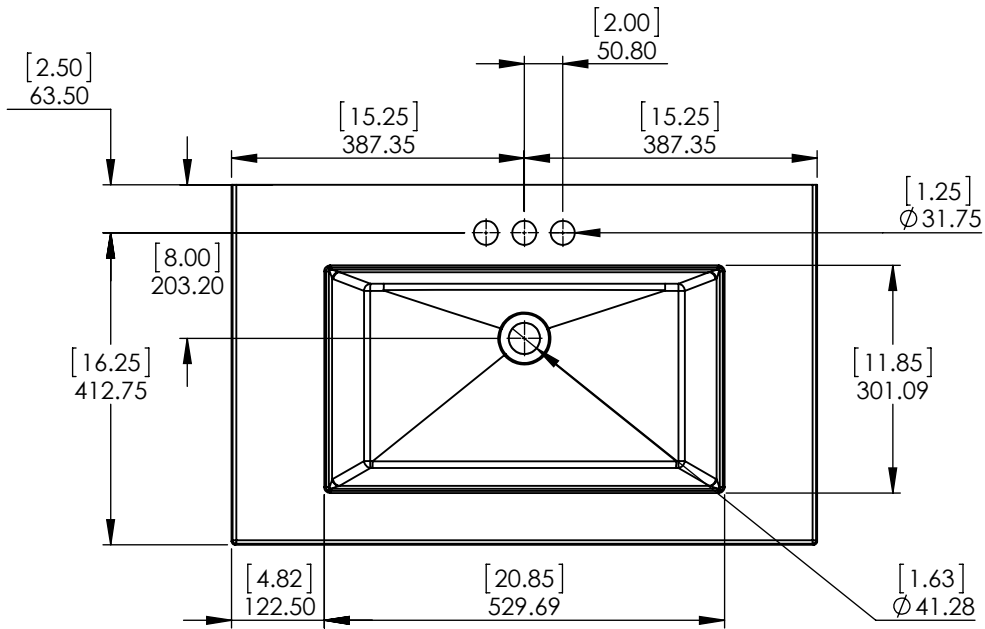

ID	Description	Technology	Status
595471	Vtop Oslo 30.5x18.75 White 4in	Solid White	Approved for production

Rev #	Approved by	Change
0	R. Rubio	Released

NOTE: MAX. WARPAGE
TOLERANCE 1/8"

PROPRIETARY AND CONFIDENTIAL
THE INFORMATION CONTAINED IN THIS DRAWING IS THE
SOLE PROPERTY OF WOODCRAFTERS. ANY
REPRODUCTION IN PART OR AS A WHOLE WITHOUT THE
WRITTEN PERMISSION OF WOODCRAFTERS IS PROHIBITED.

Wood Crafters

SIZE DWG. NO. **A** Vtop Oslo 30.5x18.75 4in

SHEET 1 OF 1 REV: **0**

ITEM ID	DESCRIPTION
ST30P3-EE	Stancliff 30" Vanity Elm Ember, Cultured Marble VTop White, Mirror
ST30P2-EE	Stancliff 30.5x18.75x34.38in Vanity w/Vanity Top - Elm Ember
ST30P2-EK	Stancliff 30.5x18.75x34.38in Vanity w/Vanity Top - Elm Sky

UNLESS OTHERWISE SPECIFIED
 DIMENSIONS ARE IN mm and [inches] AND TOLERANCES ARE +/- 1.0 [0.04]

DRAWN BY:	IASV	1/9/17
CHECKED BY:	IASV	1/9/17
APPROVED BY:	IASV	1/9/17

DO NOT SCALE DRAWING SCALE: 1:10 SIZE: A