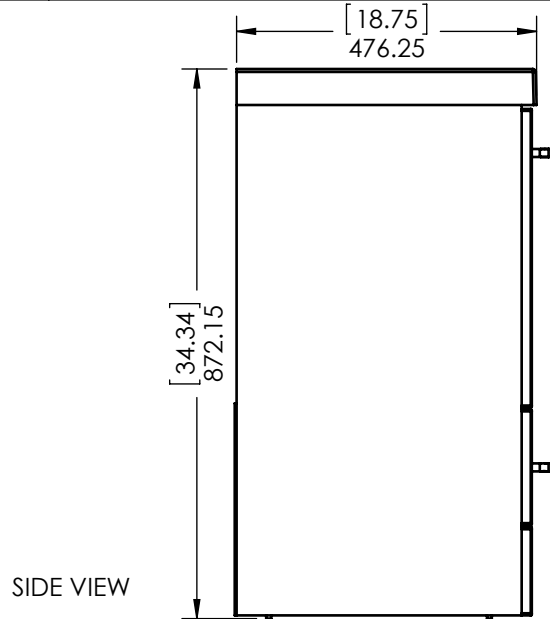

ITEM ID	DESCRIPTION
ST30P3-EE	Stancliff 30" Vanity Elm Ember, Cultured Marble VTop White, Mirror
ST30P2-EE	Stancliff 30.5x18.75x34.38in Vanity w/Vanity Top - Elm Ember
ST30P2-EK	Stancliff 30.5x18.75x34.38in Vanity w/Vanity Top - Elm Sky

REV	ECO#	DESCRIPTION	REV'D BY DATE	CHK'D BY DATE	APRV'D BY DATE
0		New Release	IASV 1/9/17	IASV 1/9/17	IASV 1/9/17
1		New models added: ST30P2-EE & ST30P2-EK	IASV 5/25/17	IASV 5/25/17	IASV 5/25/17

PROPRIETARY AND CONFIDENTIAL
THE INFORMATION CONTAINED IN THIS DRAWING IS THE SOLE PROPERTY OF WOODCRAFTERS HOME PRODUCTS L.L.C. ANY REPRODUCTION IN PART OR AS A WHOLE WITHOUT THE WRITTEN PERMISSION OF WOODCRAFTERS HOME PRODUCTS L.L.C. IS PROHIBITED.

UNLESS OTHERWISE SPECIFIED
DIMENSIONS ARE IN mm and [inches]
AND TOLERANCES ARE +/- 1.0 [0.04]

DRAWN BY:	IASV	1/9/17
CHECKED BY:	IASV	1/9/17
APPROVED BY:	IASV	1/9/17
DO NOT SCALE DRAWING	SCALE: 1:10	SIZE: A

TITLE:	STANCLIFF 30 ASSEMBLY		
PART NO:	PAGE	1 OF 1	REV: 1