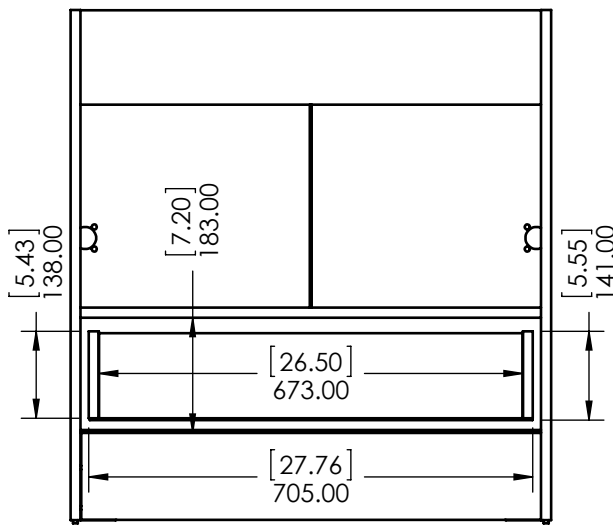

ITEM ID	DESCRIPTION
ST30P3-EE	Stancliff 30" Vanity Elm Ember, Cultured Marble VTop White, Mirror
ST30P2-EE	Stancliff 30.5x18.75x34.38in Vanity w/Vanity Top - Elm Ember
ST30P2-EK	Stancliff 30.5x18.75x34.38in Vanity w/Vanity Top - Elm Sky

REV	ECO#	DESCRIPTION	REV'D BY DATE	CHK'D BY DATE	APR'V'D BY DATE
0		New Release	IASV 1/9/17	IASV 1/9/17	IASV 1/9/17
		New models added: ST30P2-EE & ST30P2-EK	IASV 5/25/17	IASV 5/25/17	IASV 5/25/17

PROPRIETARY AND CONFIDENTIAL
THE INFORMATION CONTAINED IN THIS DRAWING IS THE SOLE PROPERTY OF WOODCRAFTERS HOME PRODUCTS L.L.C. ANY REPRODUCTION IN PART OR AS A WHOLE WITHOUT THE WRITTEN PERMISSION OF WOODCRAFTERS HOME PRODUCTS L.L.C. IS PROHIBITED.

UNLESS OTHERWISE SPECIFIED
DIMENSIONS ARE IN mm and [inches] AND TOLERANCES ARE +/- 1.0 [0.04]

DRAWN BY:	IASV	1/9/17
CHECKED BY:	IASV	1/9/17
APPROVED BY:	IASV	1/9/17

DO NOT SCALE DRAWING SCALE: 1:10 SIZE: A

TITLE:	STANCLIFF 30 ASSEMBLY		
PART NO:	PAGE	1 OF 1	REV: 1