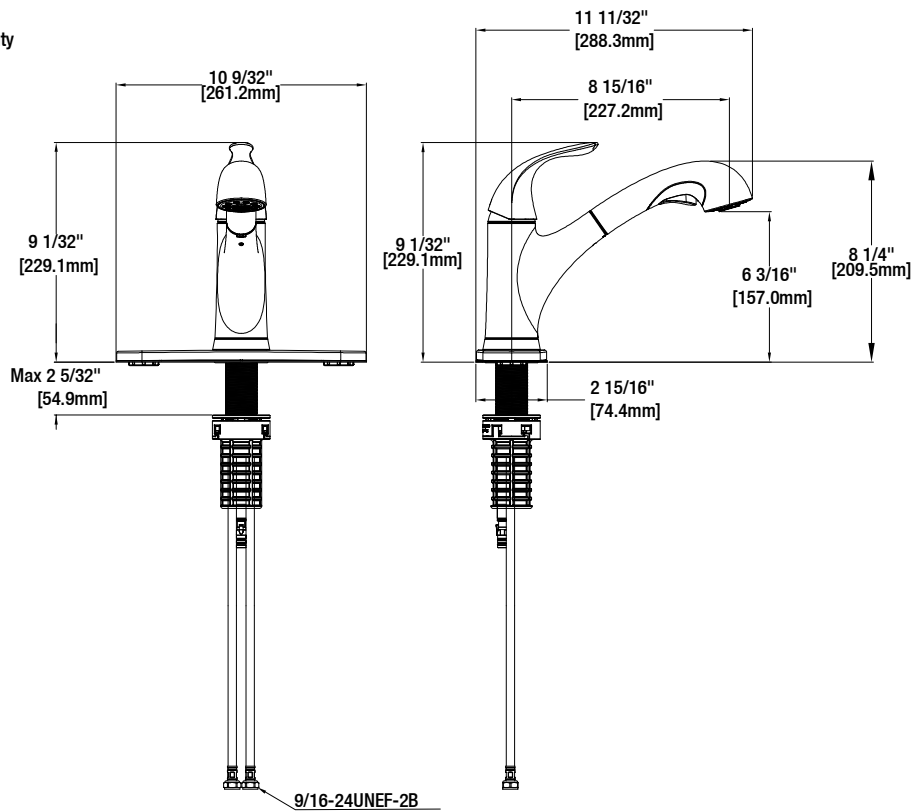

Market Pull-Out Kitchen Faucet

MODEL	SKU #	FINISH
67737-0001	1001813686	Chrome
67737-0008D2	1001813690	Stainless Steel
HD67737-0027D	301879822	Bronze

FEATURES

- Requires 1- or 3-Hole Sink with 8" On-Center
- 3/8" IPS Connections
- Max Flow Rate: 1.8 gpm (6.8 L/min) at 60 psi
- Spout Reach: 8 15/16"
- Spout Height: 8 1/4"
- Ceramic Valve for Lifetime Drip-Free Operation
- With Zinc Lever Handle
- With TurboSpray
- FastMount Installation

INSTALLATION DIMENSIONS

Glacier Bay reserves the right to make changes in specifications and materials and to change and discontinue models, both without notice or obligation. Dimensions are for reference only.