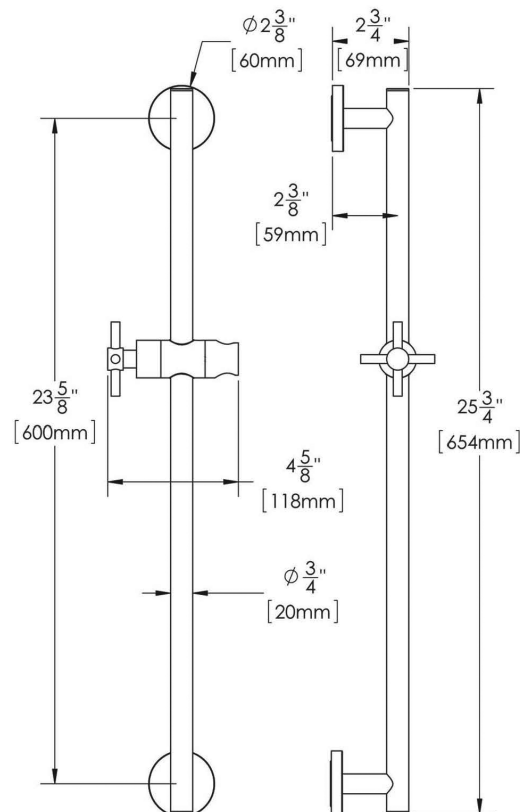

SPEAKMAN® SA-1002

Neo™ Slide Bar

FEATURES:

- 25 3/4 in. length
- Metal construction
- Mounting hardware included

STANDARD FINISHES:

PC BN

SPECIAL FINISHES:

ORB PB PN BBZ MB

WARRANTY:

- 1 year limited

Shown in ORB

DIMENSIONS:

NOTE: 1. All dimensions are in inches (millimeters) unless otherwise specified and are subject to change without notice.

Architect/Engineer Approval Space: