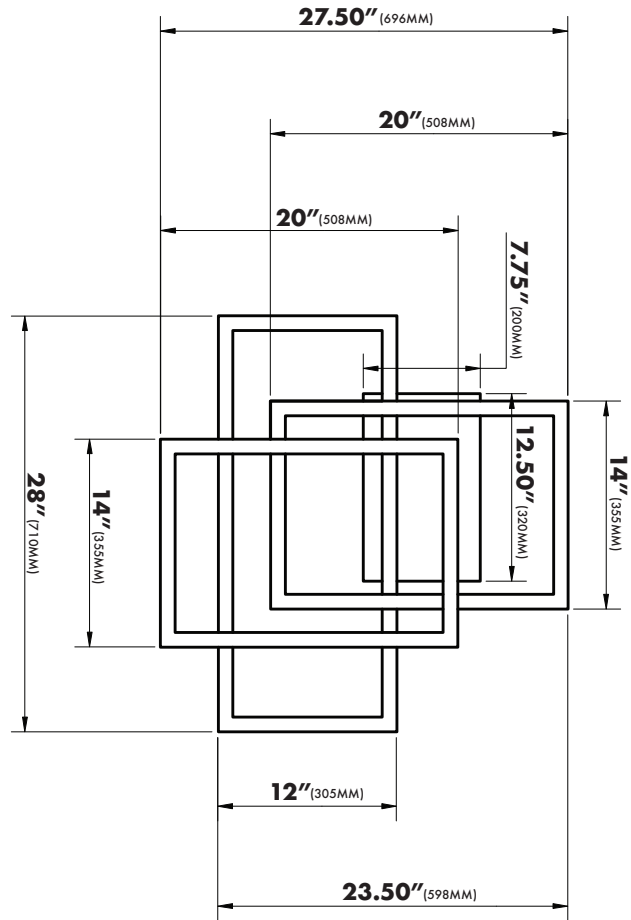

FEATURES

- Aluminum Body / Acrylic Lens
- 3000 Kelvin / 6949 Lumens / >90 CRI
- 71.6 Watts / 120 Volts
- Dimmable LED (15% - 100%) with ELV - Electric Low Voltage Dimmers
- Dry Rated

TECHNOLOGIES

- **CONTINUU** - PRESERVES THE INTEGRITY OF THE LED SYSTEMS BY RESPONDING TO THE NEEDS OF THE DIODES THROUGHOUT THEIR LIFETIME, INCLUDING: AMBIENT
- **VOPTICS** - LENSES CREATE A SPREAD OF EVEN, FULL BODIED LIGHT.
- **PEARL PURE** - PRODUCES BRILLIANT, FULL-BODIED WHITE LIGHT WITH HIGH COLOR RENDERING SO COLORS WITHIN THE ROOM ARE LIT ACCURATELY AND VIBRANTLY.

**MODEL#VRCF49103
DIMENSIONS**

OVERALL: **28" x 27.5" x 6.75"** (710MM x 696MM x 170MM)

AVAILABLE FINISHES

BL