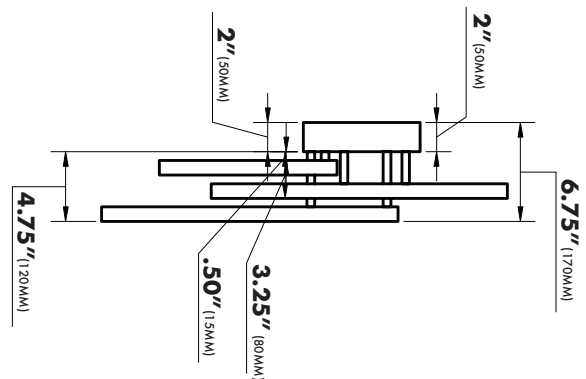

FEATURES

- Aluminum Body / Acrylic Lens
- 3000 Kelvin / 6949 Lumens / >90 CRI
- 71.6 Watts / 120 Volts
- Dimmable LED (15% - 100%) with ELV - Electric Low Voltage Dimmers
- Dry Rated

TECHNOLOGIES

- **CONTINUU** - PRESERVES THE INTEGRITY OF THE LED SYSTEMS BY RESPONDING TO THE NEEDS OF THE DIODES THROUGHOUT THEIR LIFETIME, INCLUDING: AMBIENT
- **VOPTICS** - LENSES CREATE A SPREAD OF EVEN, FULL BODIED LIGHT.
- **PEARL PURE** - PRODUCES BRILLIANT, FULL-BODIED WHITE LIGHT WITH HIGH COLOR RENDERING SO COLORS WITHIN THE ROOM ARE LIT ACCURATELY AND VIBRANTLY.

**MODEL#VRCF49103
DIMENSIONS**

OVERALL: **28" x 27.5" x 6.75"** (710MM x 696MM x 170MM)

AVAILABLE FINISHES

BL