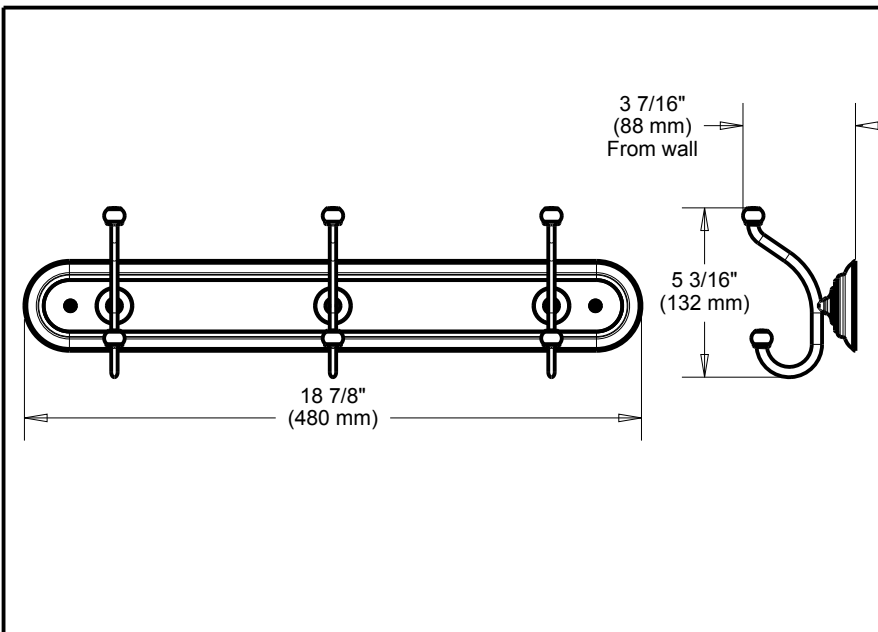

DELTA[®]

ACCESSORIES

- Porter™ Bath Collection
- Metal Hook Rail

Submitted Model No.: _____

Specific Features: _____

STANDARD SPECIFICATIONS:

- Wood blocking is preferable behind all wall surfaces. If wood blocking is not available, the following fasteners are suggested: Tile/Masonry-Plastic or lead Anchors Plaster/drywall-Toggle bolts.
- Mounting hardware and mounting template included with product.