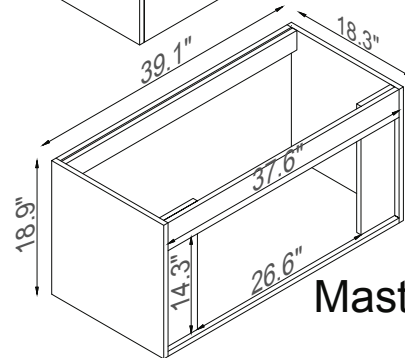

Streamline

Basin

Master Cabinet

K1500-140-40-51