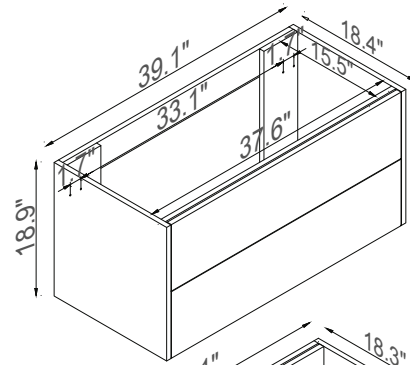

Streamline

Basin

Master Cabinet

K1500-140-40-51