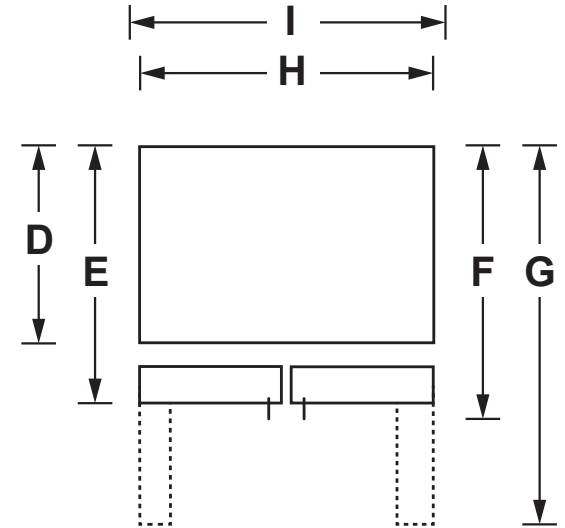

GNE27JGM/JMM/JSM

GE® ENERGY STAR® 27.0 Cu. Ft. French-Door Refrigerator

DIMENSIONS AND INSTALLATION INFORMATION (IN INCHES)

OVERALL DIMENSIONS	Height to top of door - crown or flat (in.) A	69-7/8
	Height to top of hinge (in.) B	69-3/4
	Height to top of case (in.) C	68-5/8
	Case depth without door (in.) D	29
	Case depth less door handle (in.) E	33-7/8
	Case depth with door handle (in.) F	36-3/8
	Depth with fresh food door open 90° (in.) G	48-3/4
	Width (in.) H	35-5/8
	Width with door open 90° inc. door handle (in.) I	38-5/8
AIR CLEARANCES	Each side (in.)	1/8
	Top (in.)	1
	Back (in.)	2