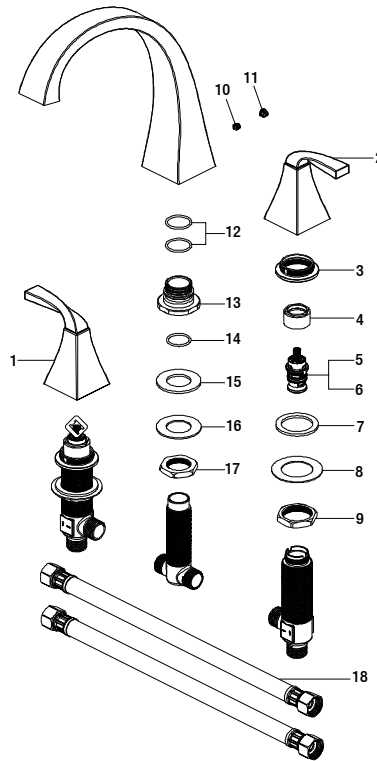

Leary Curve Roman Tub Faucet in Bronze

MODEL	SKU #	FINISH
HD65601-5127D	306069085	Bronze

Many replacement parts can be purchased online or at your local store. Please use the table below to identify the part SKU number needed, go to [HOMEDEPOT.COM](http://HOMEDEPOT.COM), and check for online and store availability. If you can't find the part you are looking for, please call 1-855-HD-GLACIER.

Part	Description	Part #	Internet SKU #	Store SKU #
1	Handle assembly H	RP1365127D		
2	Handle assembly C	RP1365227D		
3	Flange	RP70439		
4	Bonnet nut	RP70001		
5	Cartridge H	RP20079		
6	Cartridge C	RP20080		
7	Rubber washer	RP64023		
8	Metal washer	RP64024		
9	Mounting nut	RP56014		

Part	Description	Part #	Internet SKU #	Store SKU #
10	Set screw	RP50054		
11	Index	RP1008827D		
12	O-ring	RP60056		
13	Connector	RP70459		
14	O-ring	RP60094		
15	Rubber washer	RP64035		
16	Metal washer	RP64036		
17	Mounting nut	RP56088		
18	Hose	RP70042		