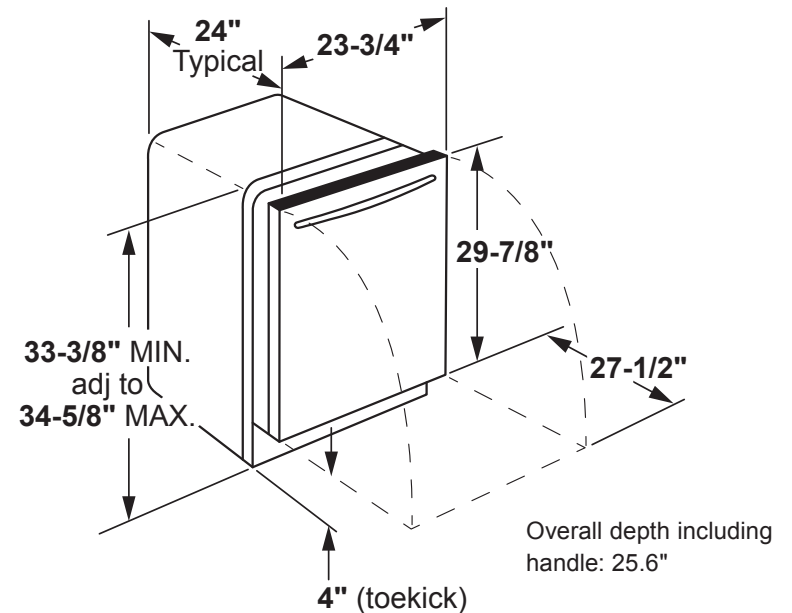

PDT715SBN/SFN/SMN/SYN

GE Profile™ Series Stainless Steel Interior Dishwasher with Hidden Controls

DIMENSIONS AND INSTALLATION INFORMATION (IN INCHES)

ELECTRICAL RATING

Voltage AC.....	120
Hertz.....	60
Total connected load amperage.....	6.6
Calrod® heater watts max.....	800/500

For use on adequately wired 120-volt, 15-amp circuit having 2-wire service with a separate ground wire. This appliance must be grounded for safe operation.

INSTALLATION INFORMATION: Before installing, consult installation instructions packed with product for current dimensional data.