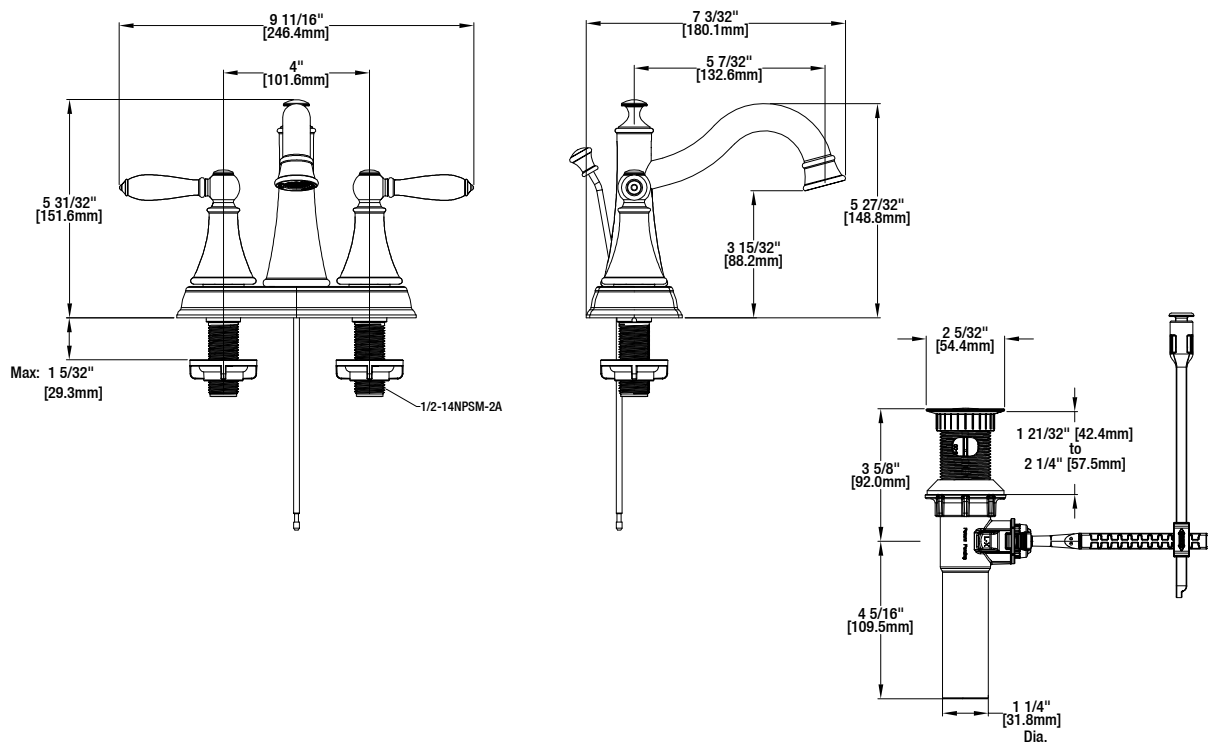

WARRANTY

- Limited Lifetime Warranty

INSTALLATION DIMENSIONS

Glacier Bay reserves the right to make changes in specifications and materials and to change and discontinue models, both without notice or obligation. Dimensions are for reference only.