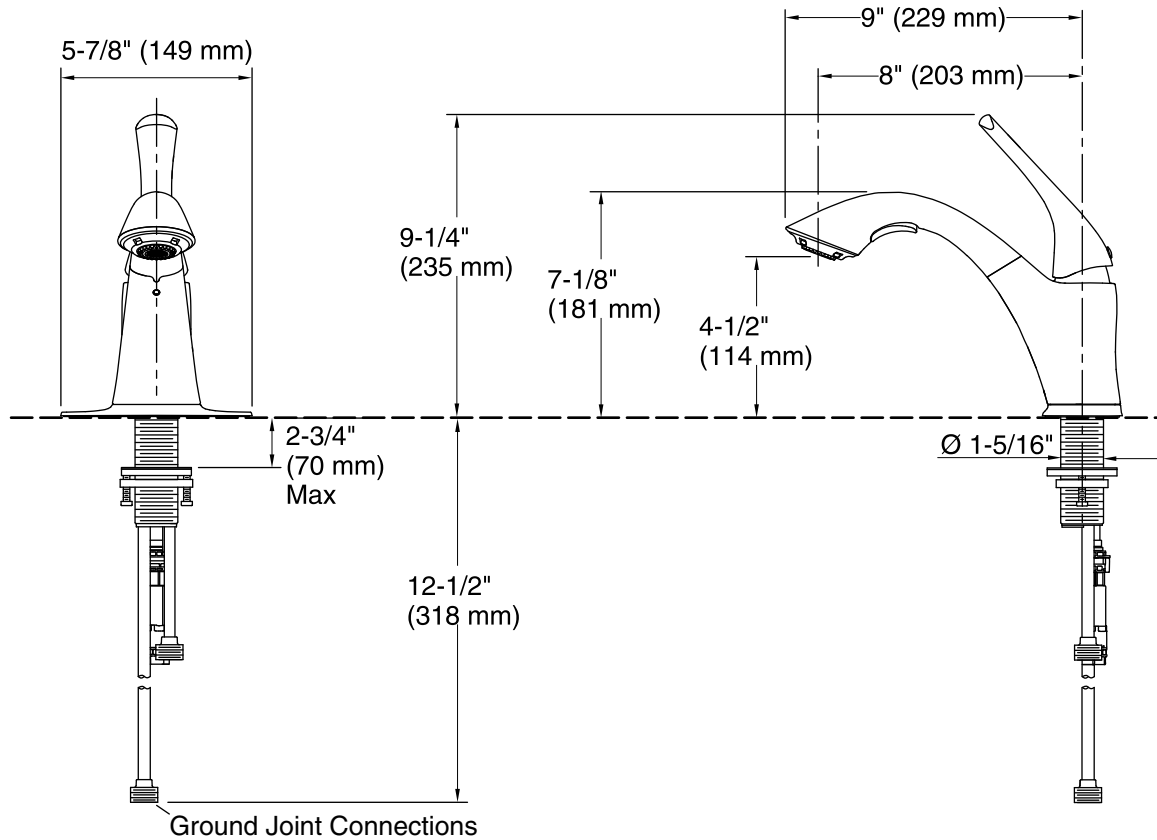

Technical Information

All product dimensions are nominal.

Faucet:

Flow rate: 4 gal/min (15.1 l/min)

Notes

Install this product according to the installation guide.