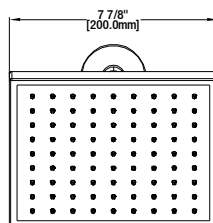

Modern Tub & Shower

MODEL	SKU #	FINISH
HD873X-6201	1001240663	Chrome
HD873X-6204	1002356808	Brushed Nickel
HD873X-6227D	306672433	Bronze
HD873X-624405	306672432	Matte Gold

FEATURES

- Single-Handle Tub and Shower Faucet
- Pressure Balance Valve with Integrated Stops
- Ceramic Valve Cartridge
- Adjustable Temperature Limit Stop to Control Maximum Hot Water Temperature
- 150° Maximum Handle Rotation
- Single Function Showerhead
- Shower Face Size: 200 mm X 200 mm
- With Plug Applicable For Shower Only Installation
- 1/2" IPS Connections
- Showerhead Max. Flow Rate: 1.8 Gallons Per Minute at 80 PSI
- Tub Spout Min. Flow Rate: 2.4 Gallons Per Minute at 20 PSI

CODE COMPLIANCE

- IAPMO Certified: ASME A112.18.1/CSA B125.1
- Calgreen Certified
- EPA WaterSense Certified
- ADA Compliant

WARRANTY

- Limited Lifetime Warranty

INSTALLATION DIMENSIONS

Glacier Bay reserves the right to make changes in specifications and materials and to change and discontinue models, both without notice or obligation. Dimensions are for reference only.