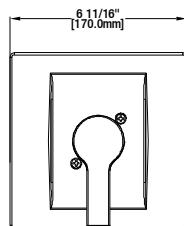

WARRANTY

- Limited Lifetime Warranty

INSTALLATION DIMENSIONS

Glacier Bay reserves the right to make changes in specifications and materials and to change and discontinue models, both without notice or obligation. Dimensions are for reference only.