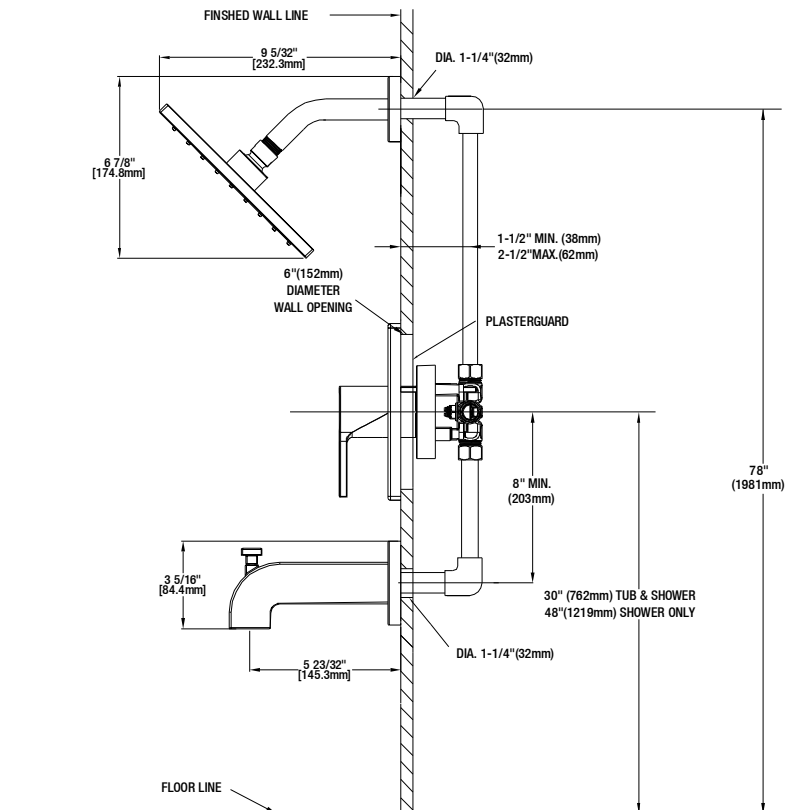

Modern Tub & Shower

MODEL	SKU #	FINISH
HD873X-6201	1001240663	Chrome
HD873X-6204	1002356808	Brushed Nickel
HD873X-6227D	306672433	Bronze
HD873X-624405	306672432	Matte Gold

FEATURES

- Single-Handle Tub and Shower Faucet
- Pressure Balance Valve with Integrated Stops
- Ceramic Valve Cartridge
- Adjustable Temperature Limit Stop to Control Maximum Hot Water Temperature
- 150° Maximum Handle Rotation
- Single Function Showerhead
- Shower Face Size: 200 mm X 200 mm
- With Plug Applicable For Shower Only Installation
- 1/2" IPS Connections
- Showerhead Max. Flow Rate: 1.8 Gallons Per Minute at 80 PSI
- Tub Spout Min. Flow Rate: 2.4 Gallons Per Minute at 20 PSI

CODE COMPLIANCE

- IAPMO Certified: ASME A112.18.1/CSA B125.1
- Calgreen Certified
- EPA WaterSense Certified
- ADA Compliant

WARRANTY

- Limited Lifetime Warranty

INSTALLATION DIMENSIONS

Glacier Bay reserves the right to make changes in specifications and materials and to change and discontinue models, both without notice or obligation. Dimensions are for reference only.