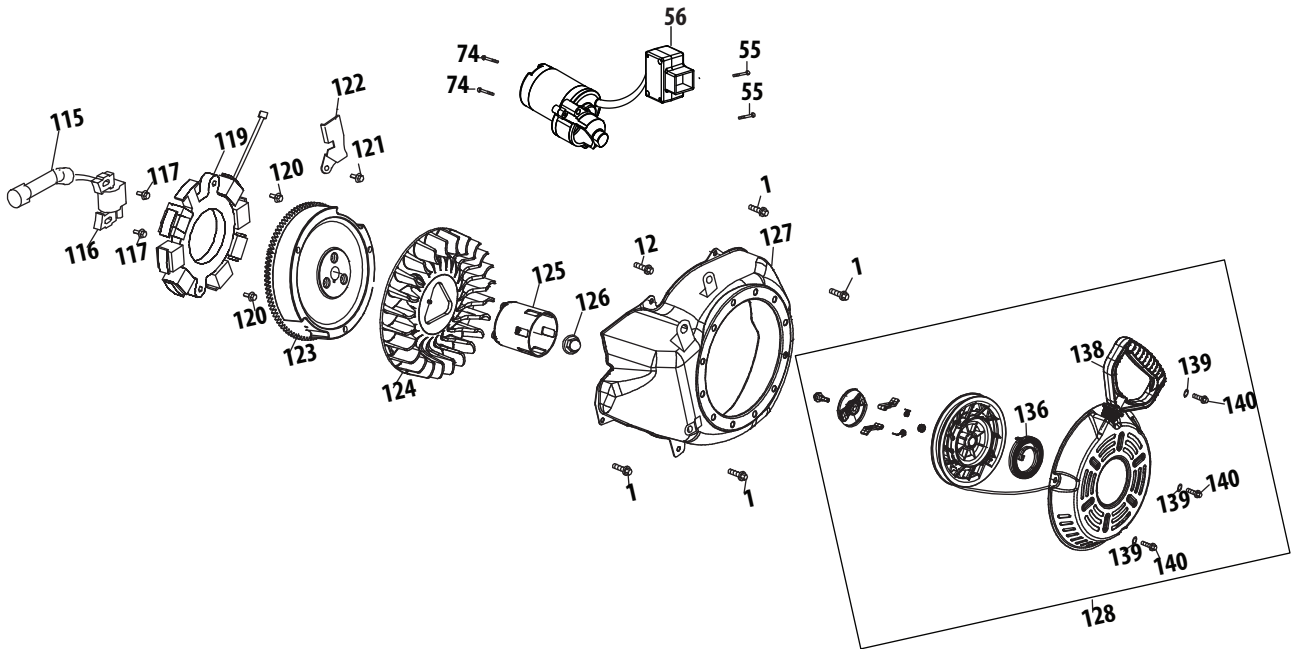

478-SUC Starter & Blower Housing

Ref.	Part Number	Description
1	710-04915	BOLT M6×12
12	710-04968	BOLT M6×16
55	710-04965	BOLT M4×55
56	951-11196	ELECTRIC STARTER
74	710-04967	BOLT M8×55
116	751-11197A	IGNITION COIL ASSEMBLY
117	710-05350	IGNITION COIL BOLT
119	951-12555	ALTERNATOR ASSEMBLY
120	710-04969	BOLT M6×30
121	710-04966	BOLT M6×8

Ref.	Part Number	Description
122	951-11186	WIRE PLATE
123	951-12090	FLYWHEEL
124	951-11217	COOLING FAN
125	951-11218	STARTER CUP
126	712-04220	NUT, SPECIAL, M16×1.5
127	951-11379	BLOWER HOUSING
128	951-11208	RECOIL STARTER
136	932-05127	RECOIL SPRING
138	731-05696	STARTER HANDLE
139	736-04455	GASKET φ6