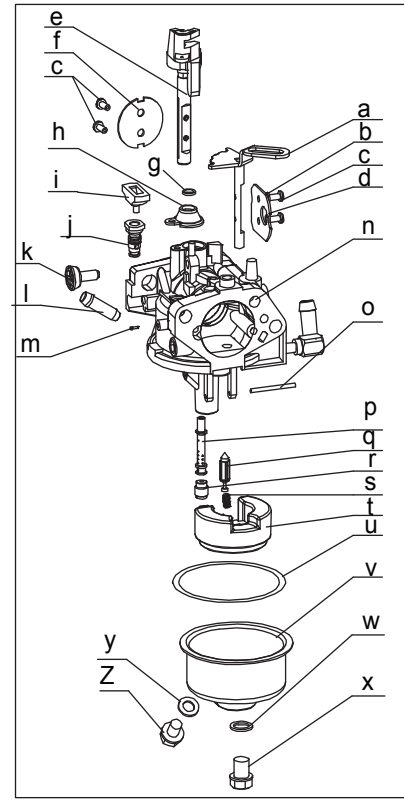

Ref.	Part Number	Description
168	710-04963	STUD M6-8x104
169	951-11225	CARBURETOR INSULATOR GASKET
170	951-11222	CARBURETOR INSULATOR
171	951-11223	CARBURETOR GASKET
172	951-05275	CARBURETOR ASSEMBLY
173	951-10639A	PRIMER ASSEMBLY
174	951-11824	PRIMER
176	751-14980	GASKET,AIR CLEANER
177	751-14728	HEATER BOX
178	951-11192	CHOKE CONTROL
179	712-05015	NUT M6
180	751-14983	FUEL HOSE 3.2x6.5x240
172	951-05275	CARBURETOR ASSEMBLY
a	n/a	CHOKE SHAFT
b	736-04638	LOCK WASHER
c	710-05469	SCREW M3x6
d	n/a	CHOKE PLATE
e	n/a	THROTTLE SHAFT
f	n/a	THROTTLE PLATE
g	n/a	GASKET

Ref.	Part Number	Description
h	n/a	THROTTLE SHAFT COVER
i	n/a	IDLE JET RIVET
j	n/a	IDLE JET ASSEMBLY
k	n/a	IDLE SPEED ADJUSTING SCREW
l	n/a	WASTE PIPE
m	n/a	PRIMER PIPE
n	n/a	CARBURETOR BODY
o	n/a	FLOAT PIN
p	n/a	EMULSION TUBE
q	n/a	NEEDLE VALVE
r	n/a	MAIN JET
s	n/a	NEEDLE VALVE SPRING
t	n/a	FLOAT
u	951-11970	FUEL BOWL GASKET
v	n/a	FUEL BOWL
w	951-11348	FUEL BOWL GASKET
x	710-04945	FUEL BOWL MOUNTING BOLT
y	951-11349	FUEL DRAIN PLUG GASKET
z	710-04938	FUEL DRAIN PLUG