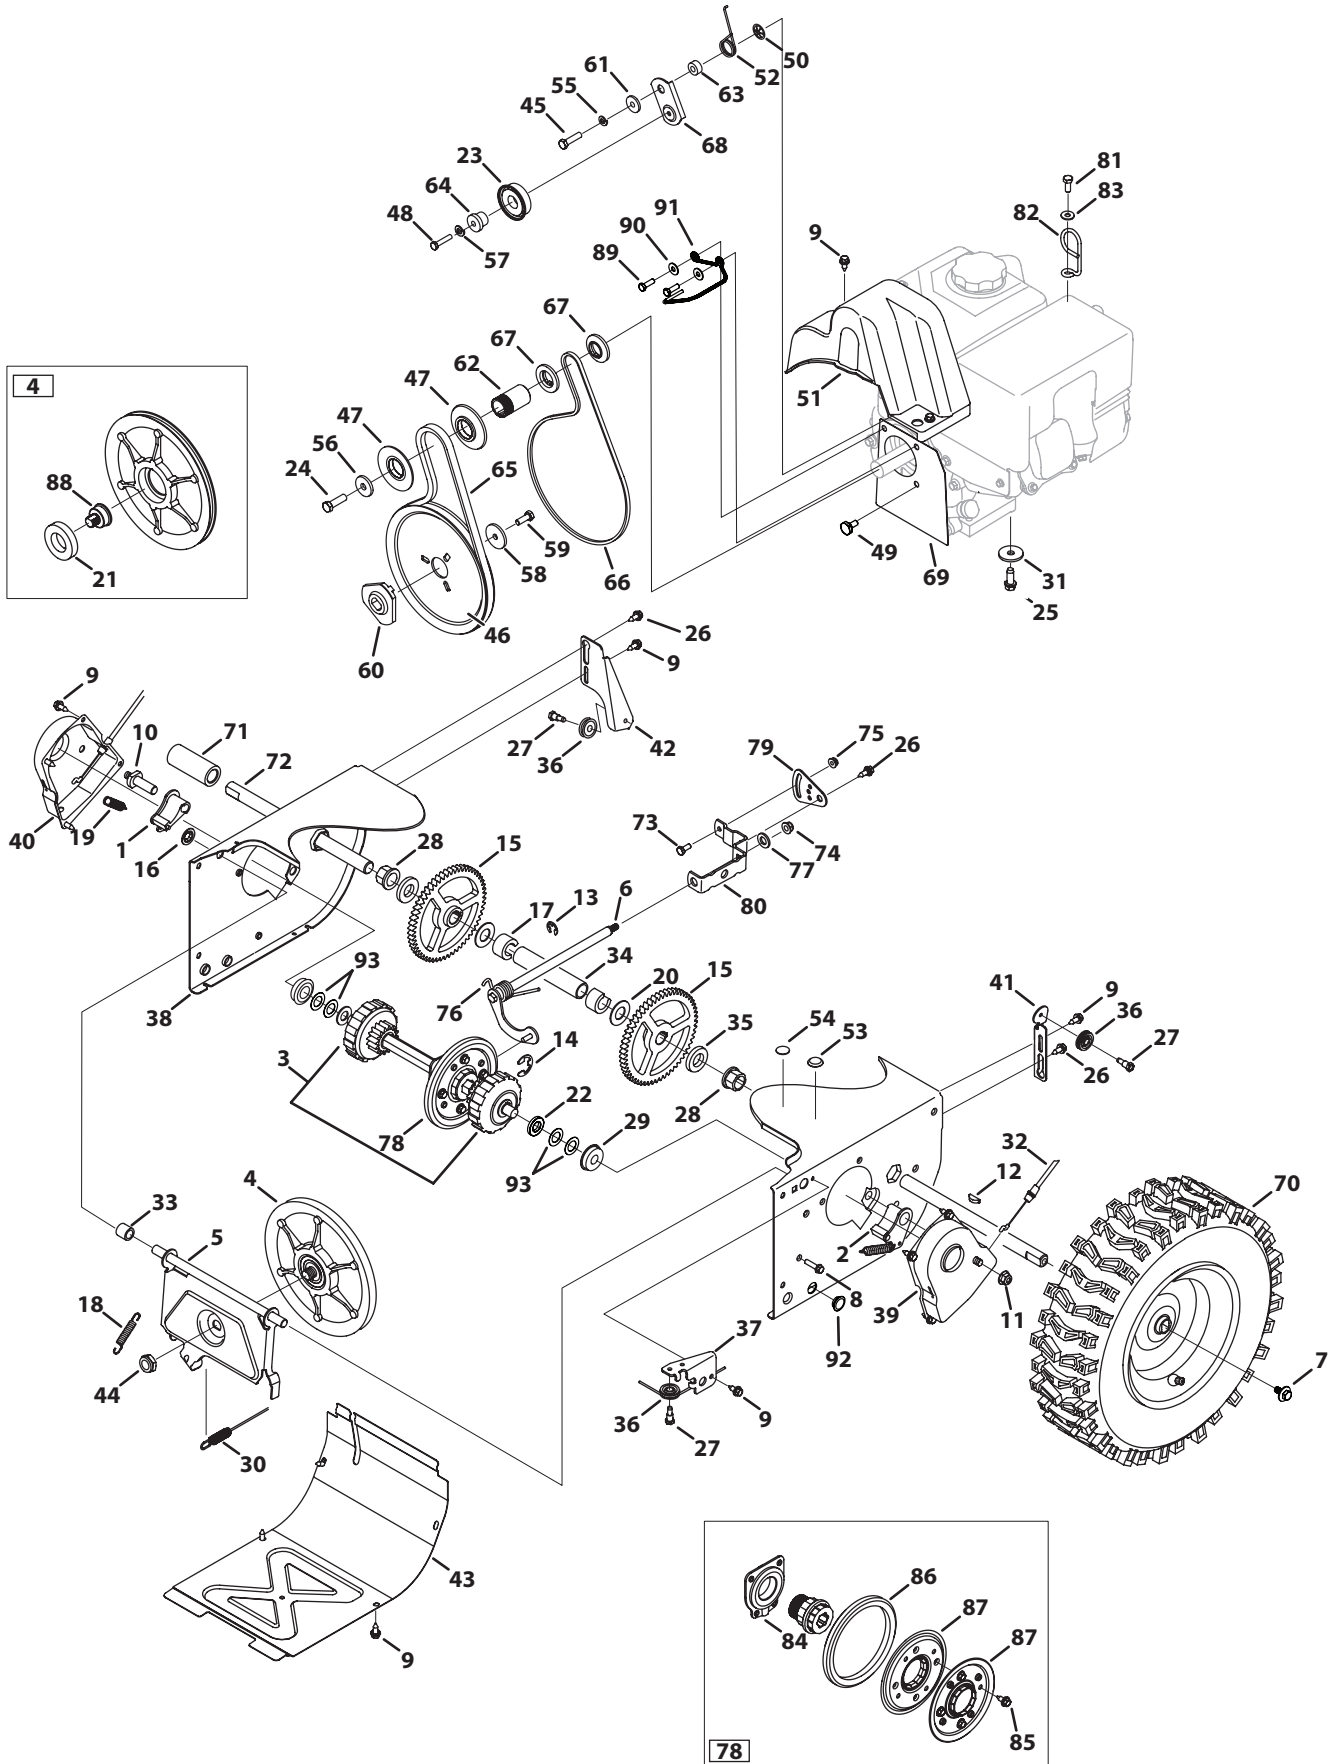

Drive System

Drive System

Ref.	Part Number	Description
1	618-06987	Dogg Assembly, RH
2	618-06988	Dogg Assembly, LH
3	918-06072	Drive Shaft Assembly
4	656-04055	Friction Wheel Disc Assembly
5	684-04154B	Friction Wheel Support Bracket
6	684-04156A	Rod Shift Assembly
7	710-05339	Screw, 5/16-24 x .750
8	710-0788	Screw, 1/4-20 x 1.000
9	710-1652	Screw, 1/4-20 x .625
10	711-1268B	Actuator Shaft
11	712-04065	Nut, Flangelock, 3/8-16
12	914-0126	Hi-Pro Key, 3/16 x 3/4 DIA
13	916-0104	E-Ring
14	716-0136	Retainer Ring
15	917-04210	Gear, 56T
16	726-0221	Nut, Speed, .500
17	731-05297	Spacer, .76 x .75
18	932-0264	Extension Spring, .380 x 2.500
19	732-04345	Extension Spring, .500 x 1.71
20	736-0188	Washer, Flat, .76 x 1.49
21	741-04098	Ball Bearing, 30 x 55 x 13
22	750-06087	Spacer, .68 ID x 1.25 OD x .20
23	684-04169	Idler Pulley Assembly
24	710-0191	Hex Head Screw, 3/8-24 x 1.25
25	710-0654A	Taptite Sems Screw, 3/8-16 x 1.000
26	738-04184A	Screw, Shoulder, .368 x .113 x 1/4-20
27	738-0924A	Screw, Shoulder, .340 x .335 x 1/4-28
28	941-0245	Hex Flange Bearing, .75 ID
29	941-0563	Ball Bearing, 17 x 40 x 12
30	946-05067	Drive Clutch Cable
31	736-0320	Washer, Flat, .38 x 1.38
32	946-0956C	Steering Cable
33	748-0190	Spacer, .508 x .75
34	750-04474	Axle Support Tube
35	750-0767	Spacer, Axle
36	756-0625	Cable Roller
37	790-00096A	Auger Cable Guide Bracket
38	790-00183C	Wheel Drive Frame
39	790-00527	Shaft Retainer, LH
40	790-00528	Shaft Retainer, RH

Ref.	Part Number	Description
41	790-00206A	Auger Clutch Cable Guide Bracket
42	790-00207C	Drive Clutch Cable Guide Bracket
43	790-00316	Frame Cover
44	712-0417A	Nut, Flange, 5/8-18
45	710-0672	Hex Head Screw, 5/16-24 x 1.25
46	756-04109	Auger Pulley, 8.1 x .5
47	756-04113	Pulley, Half, 2.600
48	710-0809	Taptite Screw, 1/4-20 x 1.250
49	738-04439	Shoulder Screw, .500 x .145
50	926-04012	Nut, Push-On, .25 Dia.
51	731-06401	Belt Cover, (526/528 SWE)
—	731-05353	Belt Cover (524 SWE)
52	732-04308A	Spring, Torsion, .850 x .333
53	735-04099	Plug, 3/8 ID
54	735-04100	Plug, 1/2 ID
55	936-0119	Washer, Lock, 5/16
56	736-3082A	Washer, Flat, .45 x 1.5
57	936-0329	Washer, Lock, 1/4
58	736-0505	Washer, Flat, .34 x 1.50
59	710-1245B	Hex Head Screw, 5/16-24 x .875
60	748-04053A	Pulley Adapter, .75 DIA
61	748-04112B	Spacer, Shoulder, .3175 x .500
62	750-04303	Spacer, .875 x 1.185
63	750-04477A	Spacer, .340 x .750
64	750-04571	Spacer, Shoulder, .260 x .785
65	954-04195A	Belt, .500 x 37 (526/528 SWE)
—	954-04050A	Belt, .500 x 35.06 (524 SWE)
66	954-04201A	Belt, 3/8 x 35.68 (526/528 SWE)
—	954-04260	V Belt, 3/8 x 34.4 (524 SWE)
67	756-04252	Pulley, Half, 3/8 x 1.7160
68	790-00208D	Drive Idler Bracket
69	790-00332	Cover Plate (526/528 SWE)
—	790-00289A	Cover Plate (524 SWE)
70	634-04136-0931	Wheel, LH (528 SWE)
—	634-04137-0931	Wheel, RH (528 SWE)
—	634-04147A-0931	Wheel, LH (524 SWE, 526 SWE)
—	634-04148A-0931	Wheel, RH (524 SWE, 526 SWE)
71	731-04873	Spacer, 1.25 x .75 x 3.00
72	938-04180	Axle, .75 x 11.12
73	710-0751	Hex Head Screw, 1/4-20 x .620

Continued on next page