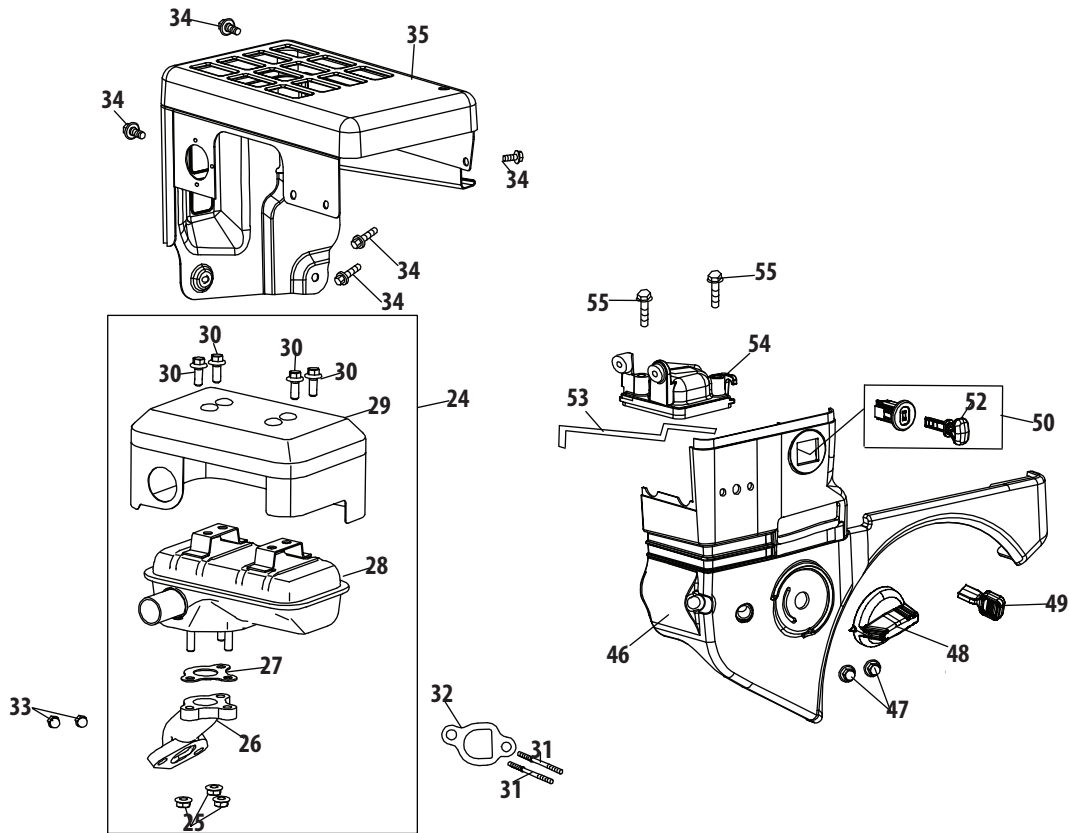

375-SU Muffler & Air Housing

Ref.	Part Number	Description
24	951-05116	Muffler Assembly
25	712-05015	Flange Nut M6
26	919-05024	Exhaust Pipe
27	951-10666	Gasket, Muffler
28	908-05029	Muffler Body
29	908-05022	Muffler Guard
30	710-05002	Bolt M5×10/Stainless Steel
31	710-05001	Stud M8×36
31	951-14190	Muffler Stud Assembly
32	951-11289	Exhaust Pipe Gasket
33	712-04214	Nut, M8

Ref.	Part Number	Description
34	710-04915	Bolt M6×12
35	951-10642B	Muffler Shield
46	951-10634A	Air Cleaner Housing
47	712-04213	Nut
48	951-11284	Choke Knob
49	951-11224	Throttle Control Knob
50	951-10637	Key Switch Assembly
52	951-10630	Key
53	951-10640	Choke Linkage
54	951-10635	Heater Box
55	710-04931	Bolt M6×28