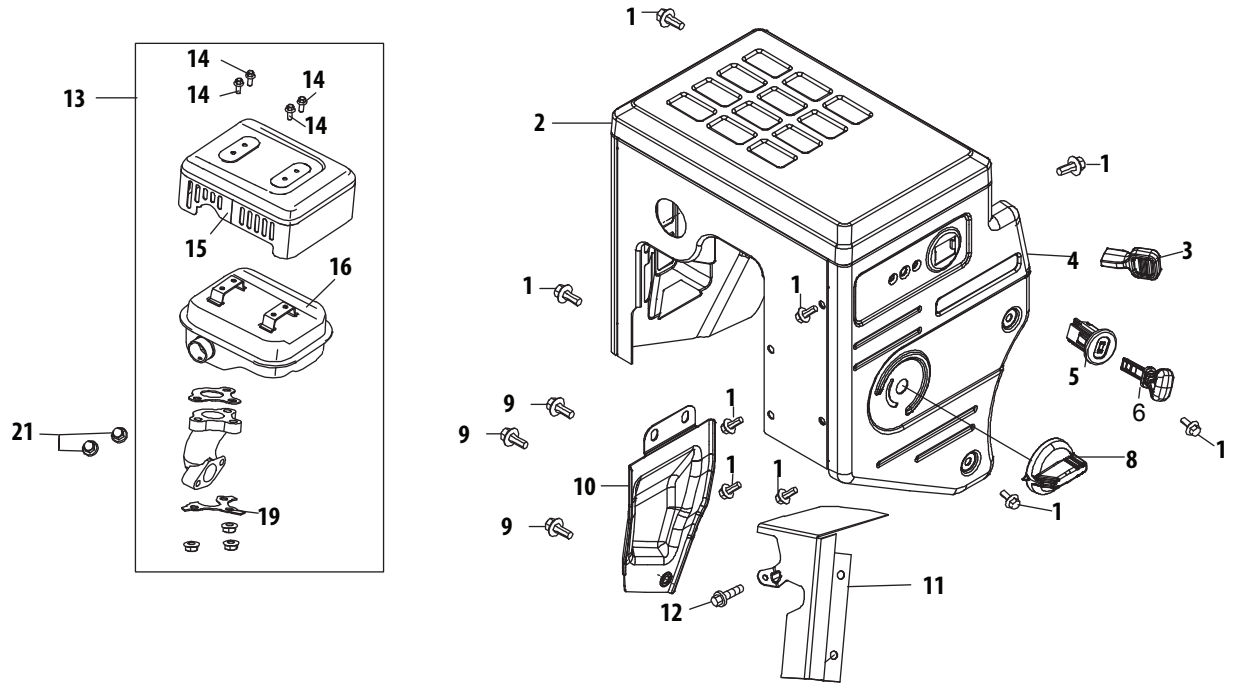

Engine Model 478-SUC Muffler & Controls

Ref.	Part Number	Description
1	710-04915	BOLT M6×12
2	951-11194	MUFFLER SHIELD
3	951-10757	THROTTLE CONTROL KNOB
4	951-11594	CONTROL PANEL
5	951-10637	ENGINE SWITCH BASE
6	951-10630	KEY
8	951-11302	CHOKE KNOB
9	710-04914	BOLT M6×10
10	951-11181	EXHAUST PIPE SHIELD
11	951-11227	CARB ISOLATOR BRACKET
12	710-04968	BOLT M6×16
13	951-11195	MUFFLER ASSEMBLY
14	710-05051	BOLT
15	908-05051	MUFFLER GUARD
16	908-05020	MUFFLER BODY
19	908-05052	GASKET
21	712-05059	NUT, M8