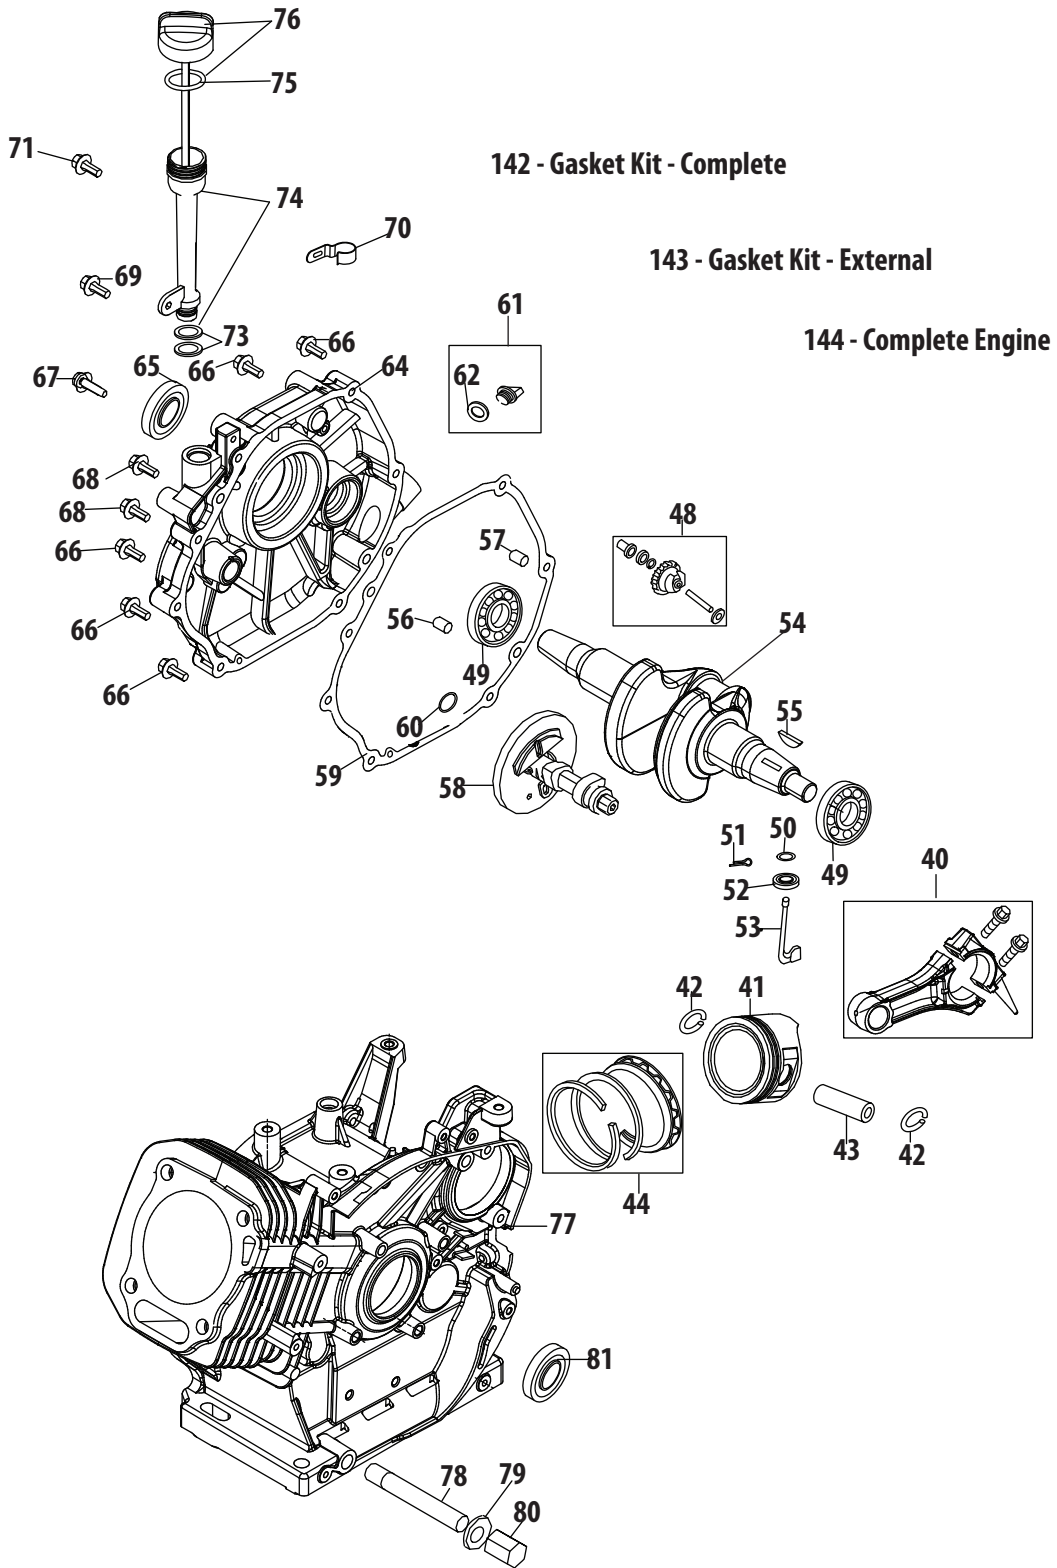

478-SUB Crankcase

478-SUB Crankcase

Ref.	Part Number	Description	Ref.	Part Number	Description
40	951-12066	Connecting Rod Assembly	66	710-04971	Bolt M8×38
41	951-12043	Piston	67	710-04972	Bolt M8×45
42	951-11632	Piston Pin Snap Ring	68	710-05052	Bolt M8×35
43	951-12044	Piston Pin	69	710-04968	Bolt M6×16
44	951-12387	Piston Ring Set	70	951-11320	Dipstick Clamp
48	751-12068	Governor Gear/Shaft Assembly	71	710-05349	Bolt M6×8
49	951-12069	Radial Ball Bearing	73	951-11904	Oil Fill Tube O-Ring
50	736-04453	Washer 8×20×0.8	74	951-12073	Oil Fill Tube Assembly
51	714-04077	Cotter Pin	75	951-11381	Dipstick O-Ring
52	951-11958	Governor Seal	76	951-11971A	Dipstick Assembly
53	951-12071	Governor Arm Shaft	77	951-11230	Crankcase Kit
54	951-11229	Crankshaft Kit (Incl. 49,54,55,65,81)			(Incl. 49,52,77,81)
55	951-10307	Woodruff Key		951-11187	Short Block Assembly
56	715-04102	Dowel Pin 9×12			(Incl. 40-44,48-68,77-81,103, 106,107,109,111,124,130-132)
57	715-04092	Dowel Pin 7×14	78	951-11350	Oil Drain Pipe
58	951-12072	Camshaft Assembly	79	736-04440	Washer 10×16×1.5
59	951-11374	Crankcase Cover Gasket	80	710-04906	Oil Drain Plug
60	736-04545	Washer 16×24×0.5	81	751-11498	Oil Seal 30×46×8
61	951-11283	Oil Fill Plug Assembly	142	951-11209	Gasket Kit - Complete
62	951-11577	O-Ring			(Incl. 52,59,65,79,81,107, 109,124,130-132)
64	951-12395	Crankcase Cover	143	951-11210	Gasket Kit - External
64	951-11228	Crankcase Cover Kit (Incl. 49,59,50,64-68)			(Incl. 79,109,124,130-132)
65	951-11372	Oil Seal, 30×46×8	144	952Z478-SUB	Complete Engine