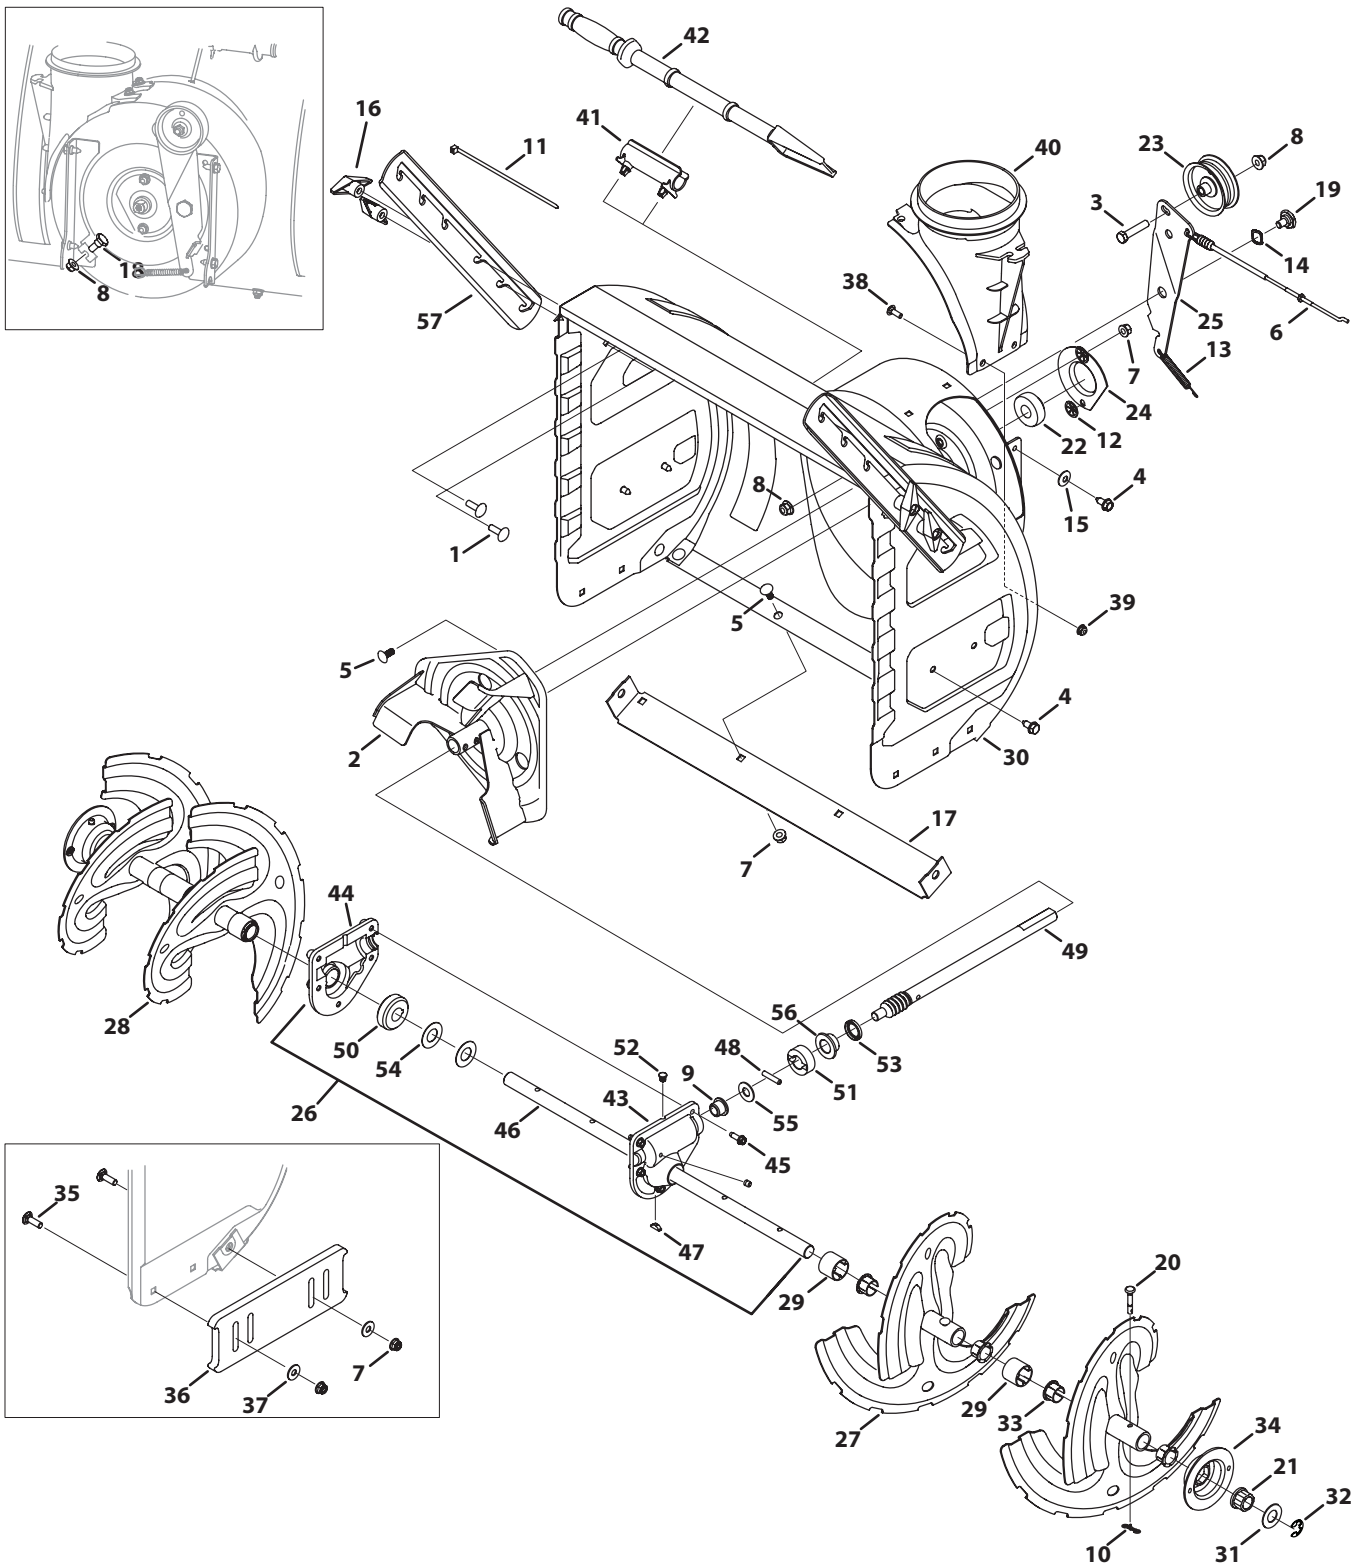

Auger & Auger Housing

Auger & Auger Housing

Ref.	Part Number	Description	Ref.	Part Number	Description
1	710-3105†	Carriage Bolt, 5/16-18 x .875	30	984-04257	Auger Housing, 28"
2	684-04057A	Impeller Assembly	—	684-04256	Auger Housing, 26"
3	710-0347	Hex Bolt, 3/8-16 x 1.75	—	684-04259	Auger Housing, 24"
4	710-04484	Screw, 5/16-18 x .750	31	736-0188	Flat Washer, .76 x 1.49 x .06
5	710-0451	Carriage Bolt, 5/16-18 x .750	32	916-0231	E-Ring, .750
6	946-04230A	Auger Clutch Cable	33	741-0493A	Flange Bushing, .800 x .910
7	712-04063	Flange Lock Nut, 5/16-18	34	790-00534	Hex Bearing Housing
8	712-04065	Flange Lock Nut, 3/8-16	35	710-0276	Spacer, Carriage, 5/16-18 x 1.00
9	741-0663	Flange Bearing, .50 x .75 x .59	36	731-06931	Deluxe Slide Shoe
10	714-04040	Bow Tie Cotter Pin	37	936-0159	Washer, Flat, .349 x .879 x .063
11	725-0157	Cable Tie	38	710-0703	Carriage Screw, 1/4-20 x 0.75
12	926-04012	Push-On Nut, .25 Dia.	39	712-04064	Flange Lock Nut, 1/4-20
13	732-04460	Extension Spring, .38 OD x 4.59	40	731-07525	Chute Adapter
14	736-0174	Wave Washer, .625 x .885 x .0175	41	731-2635	Clean-out Tool Mtg. Bracket
15	736-0242	Bell Washer, .340 x .872 x .060	42	931-2643	Clean-Out Tool
16	920-0284†	Wing Knob, 5/16-18	43	918-0123A	Housing Assembly - RH
17	790-00118	Shave Plate, 28"	44	918-0124A	Housing Assembly - LH
—	790-00121	Shave Plate, 26"	45	710-0642	Screw, 1/4-20 x 0.75
—	790-00120	Shave Plate, 24"	46	711-06145	Axle, Auger, 28"
18	738-0143	Shoulder Screw, 3/8-16 x .496 x .336	—	711-06144	Axle, Auger, 26"
19	938-0281	Shoulder Screw, 3/8-16 x .625 x .17	—	711-04285A	Axle, Auger, 24"
20	738-04124A	Shear Pin	47	914-0161	Hi-Pro Key
21	741-05041	Hex Flange Bearing	48	715-04021	Dowel Pin, .25OD x 1.25
22	941-0309	Flange Ball Bearing, .75 x 1.85	49	917-04126	Worm Shaft
23	756-04224	Flat Idler Pulley	50	917-04861	Worm Gear, 20T
24	790-00075	Bearing Housing	51	718-04071	Thrust Collar
25	790-00080A	Auger Idler Bracket	52	721-0325	Plug, 1/4 x .437
26	918-04173B	Gearbox Assembly, Auger, 28"	53	721-0327	Oil Seal, .75 x 1.131 x .188
—	918-04172C	Gearbox Assembly, Auger, 26"	54	936-0351	Flat Washer, .76 x 1.5
—	918-04171C	Gearbox Assembly, Auger, 24"	55	736-3084	Flat Washer, .51 x 1.12 x .06
27	684-04107	Spiral Assembly - LH	56	741-0662	Flange Bearing, .75 x 1.00 x .59
28	684-04108	Spiral Assembly - RH	57	790-00510†	Drift Cutter
29	731-04870	Spacer, 1.25 x .75 x 1.00			

† If Equipped