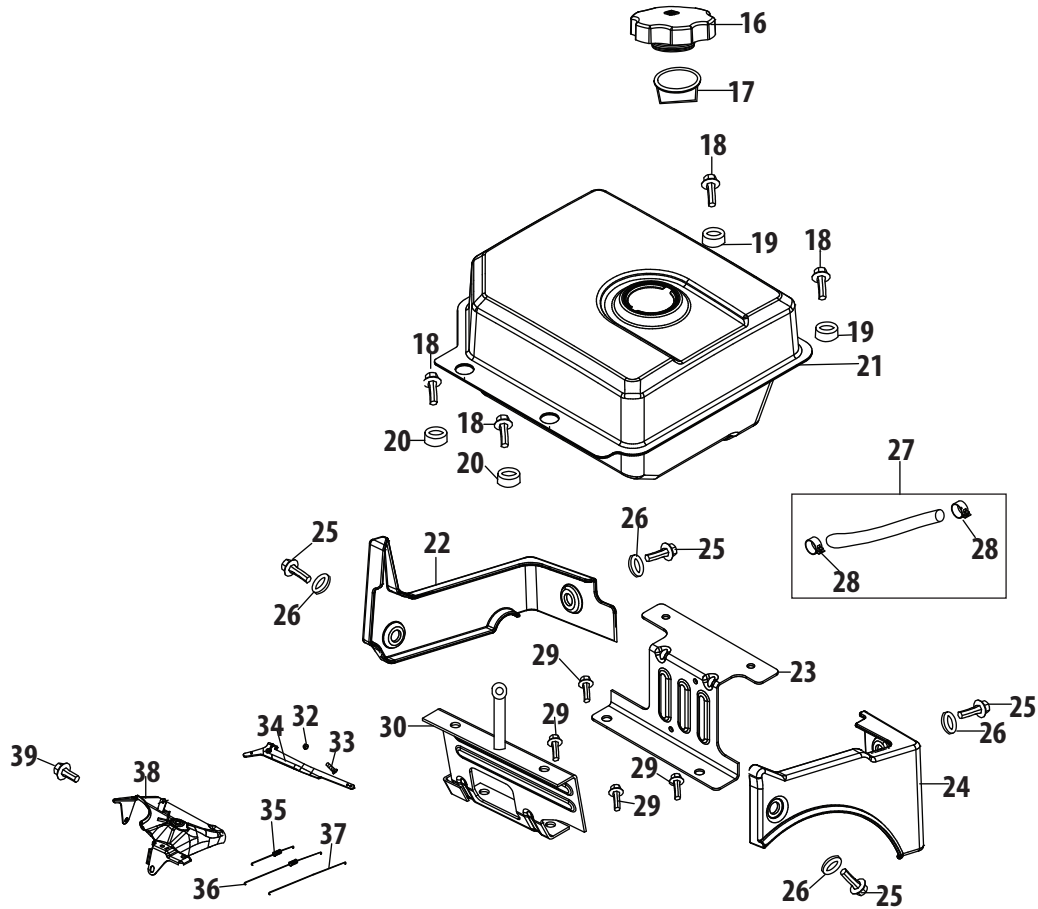

478-SUB Fuel Tank & Mounting

Ref.	Part Number	Description
16	951-12533	Fuel Cap Assembly
17	951-11933	Fuel Level Indicator
18	710-04970	Bolt M8x20
19	750-05312	Bushing
20	750-05313	Bushing
21	951-11201	Fuel Tank Assembly
22	951-11184	Governor Cover
23	951-11183	Rear Mainting Bracket Assy.
24	951-12385	Decorate Cover
25	710-04968	Bolt M6x16
26	736-04452	Bush
27	951-11200	Fuel Line Kit

Ref.	Part Number	Description
28	951-11700	Fuel Hose Clamp
29	710-04921	Bolt M8x14
30	951-11182	Gas Tank Support Bracket
32	712-04212	Nut M6
33	710-04908	Governor Arm Bolt
34	951-11231	Governor Arm
35	951-11202	Governor Spring
36	951-11203	Throttle Linkage Spring
37	951-11204	Throttle Linkage
38	951-11213	Primer Bracket
39	710-04915	Bolt, M6x12