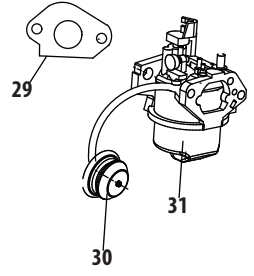

370-SUC Carburetor

135 - Carburetor Kit - Deni

136 - Carburetor Kit - Huayi

370-SUC Carburetor

Ref.	Part Number	Description
25	710-04939	Stud M6×117
26	710-04910	Stud M6×105
27	951-11567	Carburetor Insulator Gasket
28	951-11896	Carburetor Insulator
29	951-11569A	Carburetor Gasket
30	951-10639A	Primer Assembly
30	951-11824	Primer Bulb
31	951-14026A	Carburetor Assembly: - Huayi
31	951-14027A	Carburetor Assembly: - Deni
32	951-11897	Carburetor Gasket Plate
33	951-11112	Choke Control Bracket
135	951-14154	Carburetor Kit - Deni (Incl. h,n,o,p,q,r,s,t,v,x)
136	951-12788A	Carburetor Kit - Huayi (Incl. h,n,o,p,q,r,s,t,v,x)
a	n/a	Choke Shaft
b	n/a	Choke Plate
c	n/a	Throttle Shaft
d	n/a	Throttle Plate
e	710-05469	Screw M3×6
f	736-04638	Lock Washer

Ref.	Part Number	Description
g	n/a	Gasket, Throttle Plate
h	n/a	Idle Jet Assembly (0.45)
i	n/a	Idle Speed Adjusting Screw
j	n/a	Mixture Screw
k	951-11699	Primer Hose
l	951-11906	Hose Clamp
m	n/a	Carburetor Body
n	n/a	Float Pin
o	n/a	Emulsion Tube (P19-010)
p	951-12875	Needle Valve - Huayi
p	751-14049	Needle Valve - Deni
q	n/a	Main Jet (#74)
r	n/a	Needle Valve Spring
s	n/a	Float
t	951-11589	Fuel Bowl O-Ring
u	n/a	Fuel Bowl
v	951-11348	Fuel Bowl Mounting Bolt Gasket
w	710-04938	Fuel Bowl Mounting Bolt
x	951-11349	Fuel Drain Bolt Gasket
y	710-04945	Fuel Drain Bolt