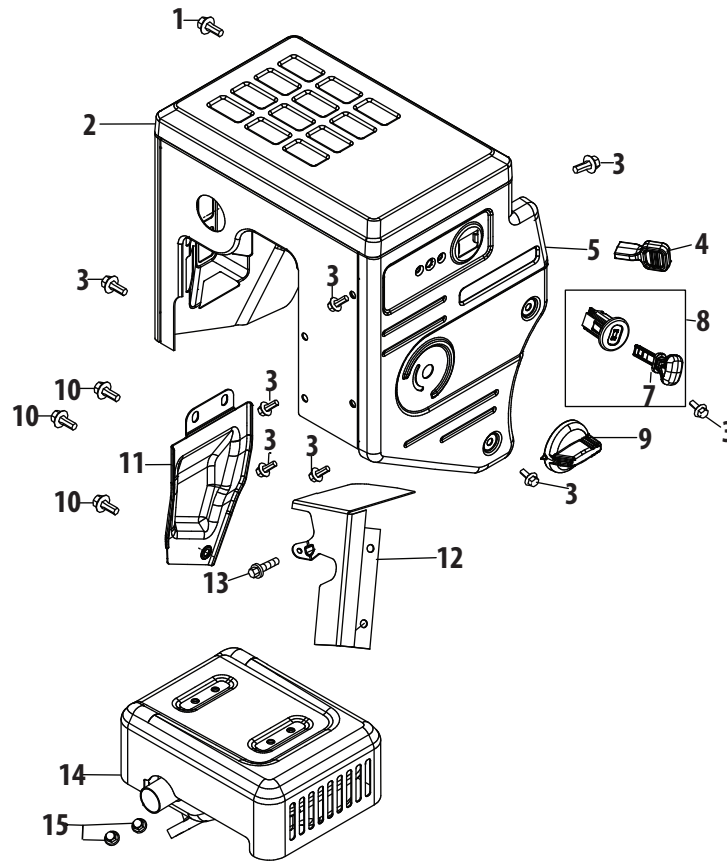

777D19060

777D19063

777D19061

Engine Model 478-SUB Muffler & Controls

Ref.	Part Number	Description
1	710-04915	Bolt, M6x12
2	951-11194	Muffler Shield
3	710-04915	Bolt M6x12
4	951-10757	Throttle Control Knob
5	951-11594	Control Panel
7	731-05632	Key
8	951-10637	Key Switch Assembly
9	951-11302	Choke Knob
10	710-04914	Bolt M6x10
11	951-11181	Exhaust Pipe Shield
12	951-11227	Carb Isolator Bracket
13	710-04968	Bolt M6x16
14	951-11195	Muffler Assembly
15	712-05015	Nut, M8