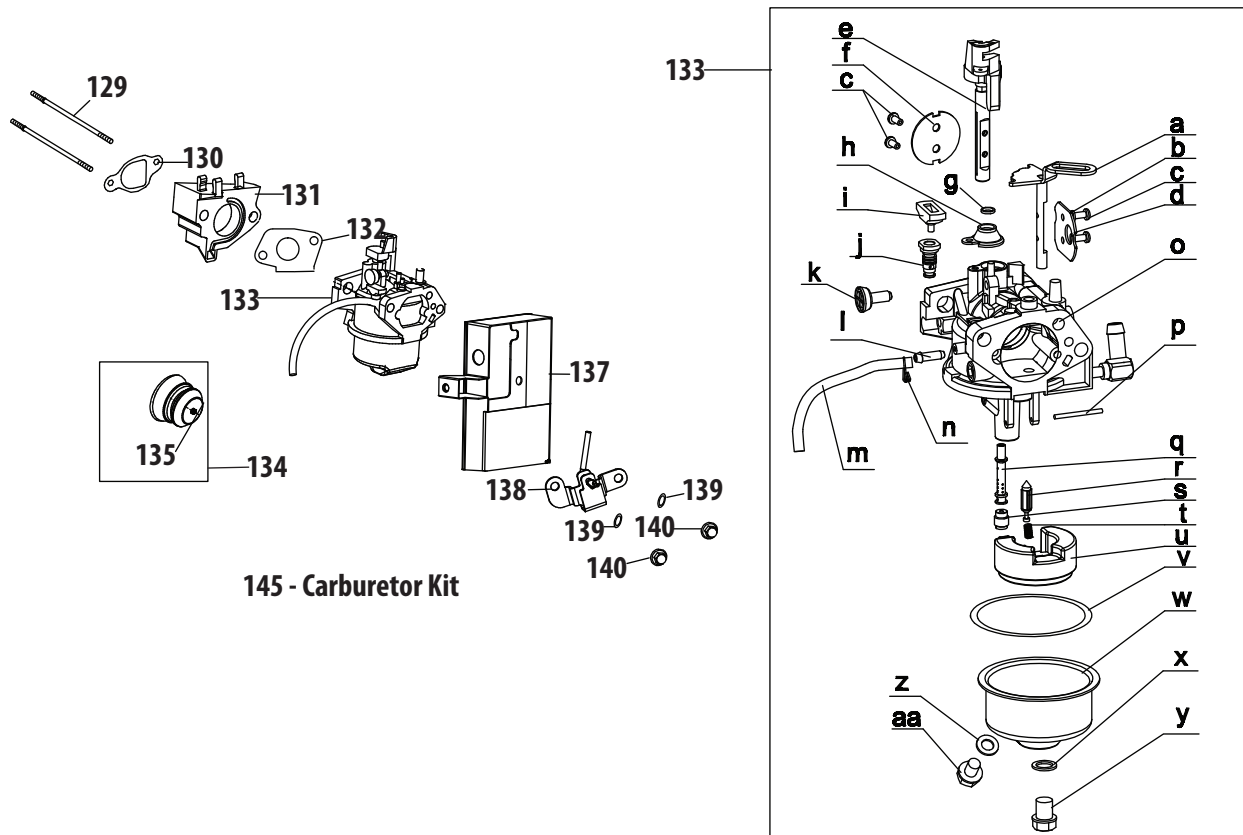

777D19060

777D19063

777D19061

Engine Model 478-SUB Muffler & Controls

Ref.	Part Number	Description
1	710-04915	Bolt, M6x12
2	951-11194	Muffler Shield
3	710-04915	Bolt M6x12
4	951-10757	Throttle Control Knob
5	951-11594	Control Panel
7	731-05632	Key
8	951-10637	Key Switch Assembly
9	951-11302	Choke Knob
10	710-04914	Bolt M6x10
11	951-11181	Exhaust Pipe Shield
12	951-11227	Carb Isolator Bracket
13	710-04968	Bolt M6x16
14	951-11195	Muffler Assembly
15	712-05015	Nut, M8