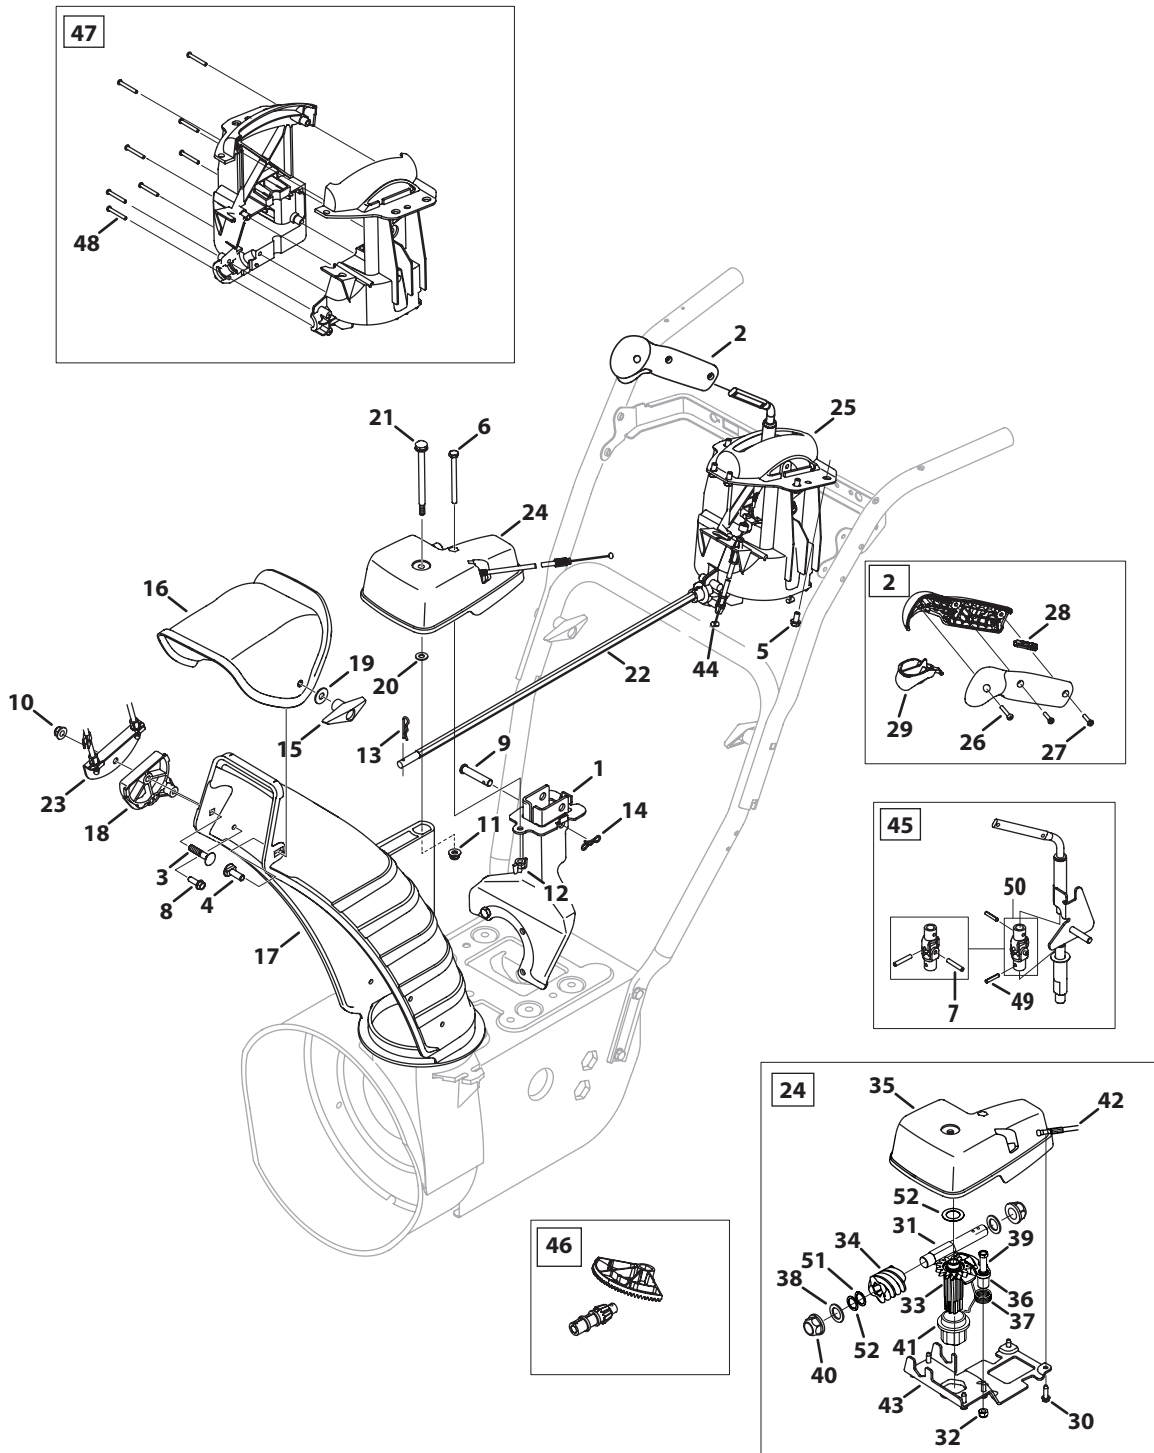

Chute Control

Chute Control

Ref.	Part Number	Description
1	684-04311A	Chute Support Bracket (524 SWE)
	684-04310A	Chute Support Bracket (526 SWE, 528 SWE)
2	753-06151	Handle Assembly
3	710-0262	Bolt, Carriage, 5/16-18 x 1.50
4	710-04071	Bolt, Carrier, 5/16-18 x 1.00
5	710-04187	Screw, HL, 1/4-15 x 0.50
6	710-04370	Hex Head Screw, 1/4-20 x 3.00
7	715-0150	Pin, Roll
8	710-0895	Screw, HL, 1/4-15 x 0.750
9	711-04469A	Clevis Pin, 3/8 x 1.87
10	712-04063	Nut, Flangelock, 5/16-18
11	712-04064	Nut, Flangelock, 1/4-20
12	712-3087	Wing Nut, 1/4-20
13	914-0101	Internal Cotter Pin
14	714-04040	Bow-Tie Cotter Pin
15	920-0284	Wing Knob, 5/16-18
16	731-04427A	Chute, Upper
17	731-06440A	Chute, Lower
18	731-06451	Cable Guide, Chute Tilt
19	936-0159	Washer, Flat, .349 x .879
20	736-04446	Washer, Flat, .25 x .630
21	738-04367	Screw, Shoulder, .312 x 3.5 x 1/4-20
22	747-05116	Chute Rod, 3/8 Hex
23	784-5594	Cable Bracket
24	918-04801B	Gearbox Assembly, Chute Rotation
25	984-04338A	Chute Control, 4-Way
26	710-04353	Screw, #8 x 1.00

Ref.	Part Number	Description
27	710-04879	Screw, 8-32 x .750
28	731-04893A	Joystick Plug
29	731-07031	Joystick Trigger
30	710-04373A	Screw, 12-16 x .75
31	711-05186	Hex Shaft
32	712-0896	Hexlock Nut, 1/4-28
33	717-04667	Gear, 14 T
34	717-04672	Worm
35	731-06906	Gear Cover
36	731-06943A	Pawl Lock
37	732-04638C	Torsion Spring, .721 ID x .474
38	736-0290	Washer, Flat, .625 x 1.0 x .067
39	738-04391	Screw, Shoulder, .340 x .950 x 1/4-28
40	941-0225	Hex Bearing
41	741-04388A	Flange Bearing
42	946-04619B	Cable Lock
43	790-00342C	Gear Bracket
44	946-04528B	4-Way Cable
	731-07868†	Cable Clip
45	984-04324A	Shift Assembly
46	753-06152	Gear Set Assembly
47	753-06153	Handle Housing Assembly
48	710-1256	Screw, #8-18 x 1.250
49	715-04095	Pin, Roll
50	684-04350	Block, Asm Joint
51	736-04337	Shim Washer, .632 x 1.00 x .010
52	936-0349	Shim Washer, .63 x 1.00 x .020

† Not Shown