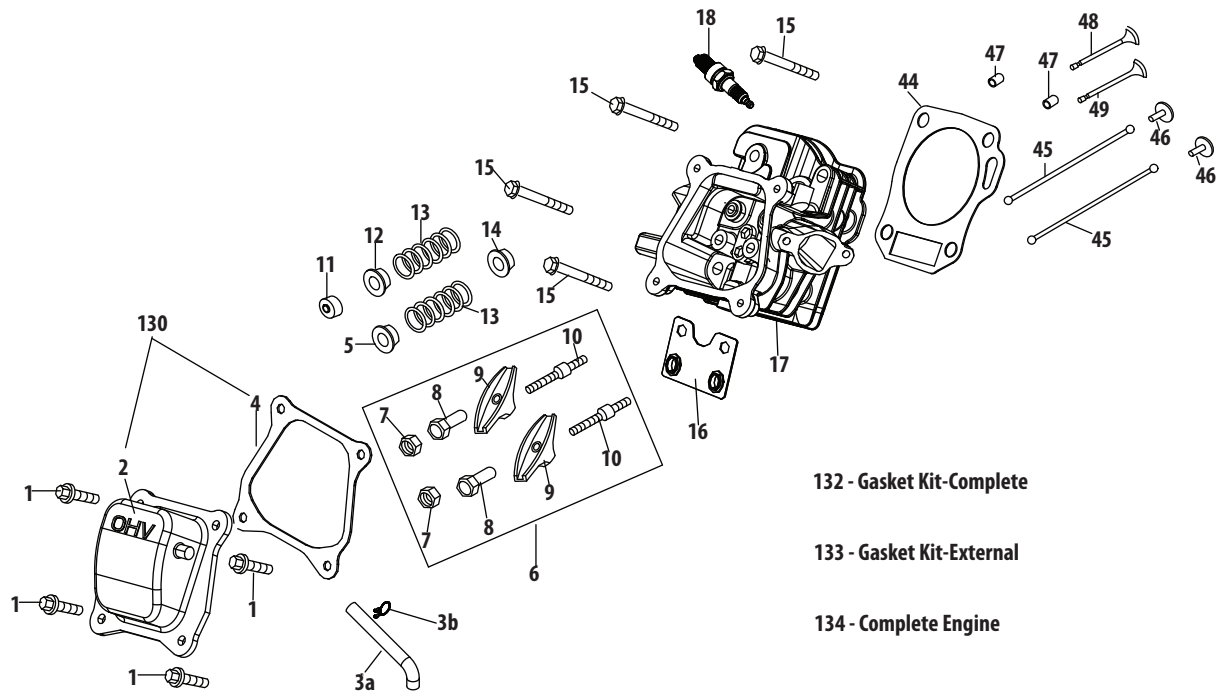

Ref.	Part Number	Description
1	710-04968	Bolt M6×16
2	951-11054A	Valve Cover
3a	731-07059	Breather Hose
3b	726-04101	Hose Clamp
4	951-11565	Valve Cover Gasket
5	951-12000	Valve Spring Retainer (Intake)
6	951-11892	Rocker Arm Assembly
7	751-11124	Nut, Pivot Locking
8	751-11123	Adjusting Nut ,Valve
9	951-11893	Rocker Arm
10	710-04902	Bolt, Pivot
11	951-12002	Exhaust Lash Cap
12	951-12003	Valve Spring Retainer (Exhaust)
13	951-12004	Valve Spring
14	951-11894	Valve Seal (Intake)
15	710-04933	Bolt M8×55
16	951-11895	Push Rod Guide

Ref.	Part Number	Description
17	951-10722B	Cylinder Head Asm (Incl. 4,21,27-29,32,44,58, 59,68,74,77,79)
18	951-10292	Spark Plug/F6Rtc
44	951-11572	Gasket, Cylinder Head
45	951-10648	Kit-Push Rod
46	951-11899	Tappet
47	715-04108	Dowel Pin 10×16
48	951-10647A	Valve Kit
49	951-10647A	Valve Kit
130	951-12626	Valve Cover Kit
132	951-11059A	Gasket Kit-Complete (Incl. 4-14,16,17,21,27-29,44,48,49)
133	951-10661B	Gasket Kit-External (Incl. 4,21,27-29,32,77)
134	952Z370-SUC	Complete Engine