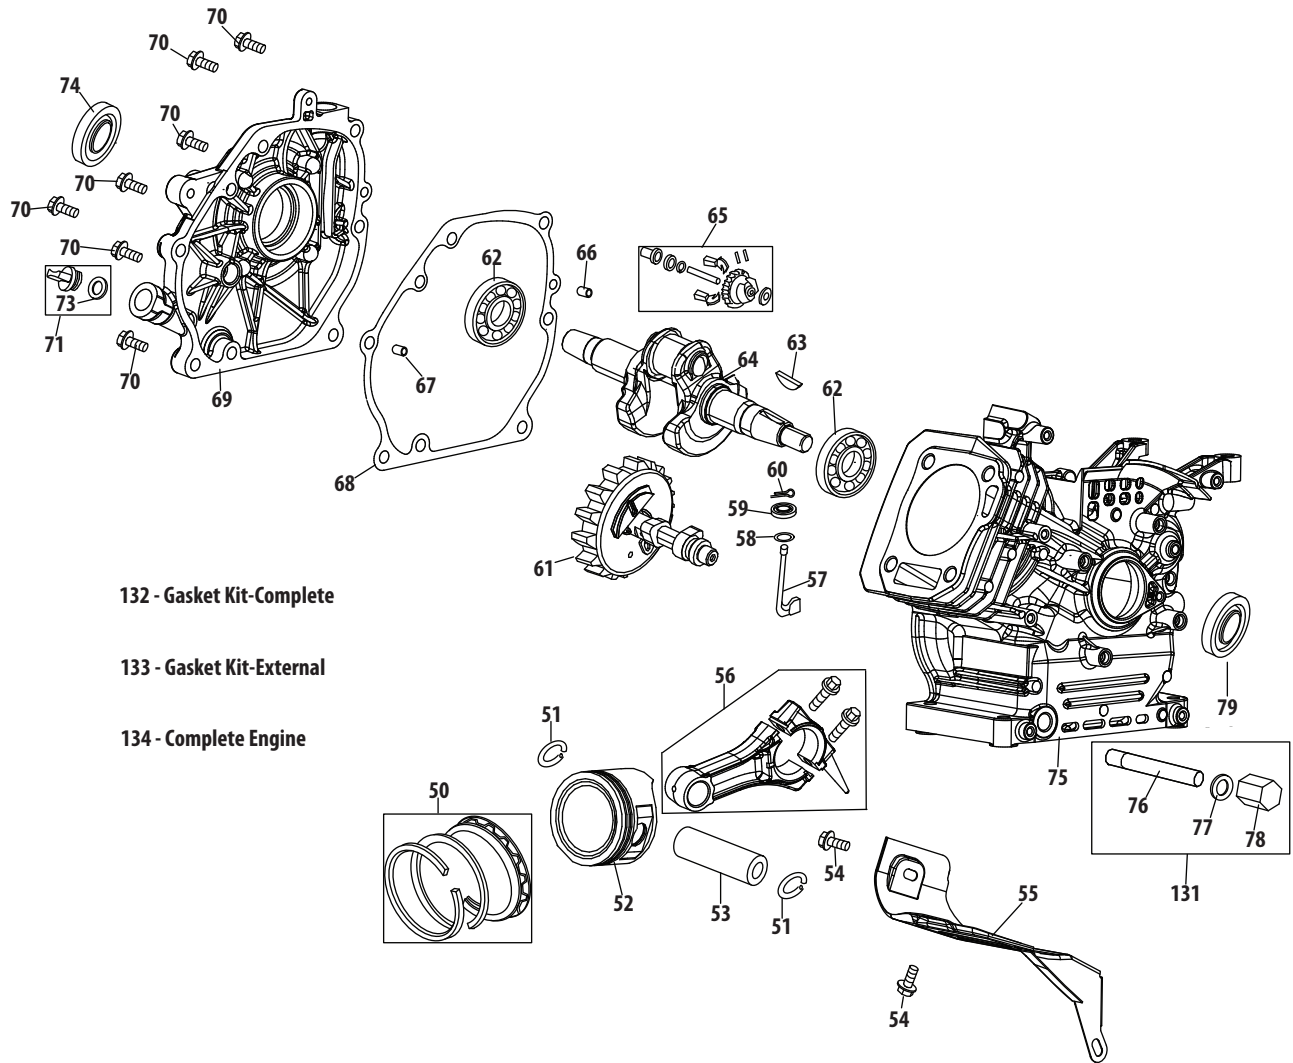

370-SUC Crankcase

132 - Gasket Kit-Complete

133 - Gasket Kit-External

134 - Complete Engine

370-SUC Crankcase

Ref.	Part Number	Description	Ref.	Part Number	Description
50	951-12111	Piston Ring Set	69	951-11246	Crankcase Cover Kit (Incl. 62,68-74)
51	951-11632	Piston Pin Snap Ring	70	710-04932	Bolt M8×32
52	951-12007	Piston	71	951-11283	Oil Filler Plug Assembly
53	951-11633	Piston Pin	73	951-11577	O-Ring 15.8×2.5
54	710-04915	Bolt M6×12	74	951-11368	Oil Seal, 25×41.25×6
55	951-11113	Air Shield	75	951-11249	Crankcase Kit (Incl. 59,62,74,75,79)
56	951-11573	Connecting Rod Assembly		951-11060B	Short Block Assembly (Incl. 4,21,27-29,44,46, 47,50-53,56-79)
57	751-14053	Governor Arm Shaft	76	951-11350	Oil Drain Pipe
58	736-04461	Washer 5.2×1.9	77	736-04440	Washer 10×16×1.5
59	951-11902	Governor Seal	78	710-04906	Oil Drain Plug
60	714-04078	Cotter Pin	79	951-11370	Oil Seal 25×41.25×6
61	951-11575	Camshaft Assembly	131	951-10641	Oil Drain Assembly
62	951-11369	Radial Ball Bearing, 6205	132	951-11059A	Gasket Kit-Complete (Incl. 4-14,16,17,21,27-29,44,48,49)
63	951-10307	Woodruff Key	133	951-10661B	Gasket Kit-External (Incl. 4,21,27-29,32,77)
64	951-11247A	Crankshaft Kit (Incl. 62-64,74,79)	134	952Z370-SUC	Complete Engine
65	951-11576	Governor Gear/Shaft Assembly			
66	715-04092	Dowel Pin 7×14			
67	715-04096	Dowel Pin 9×14			
68	951-11371	Crankcase Cover Gasket			
69	951-12125	Crankcase Cover