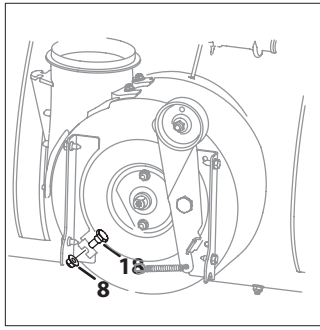

Auger & Auger Housing

Auger & Auger Housing

Ref.	Part Number	Description	Ref.	Part Number	Description
1	710-3105†	Carriage Bolt, 5/16-18 x .875	30	984-04257	Auger Housing, 28"
2	684-04057A	Impeller Assembly	—	684-04256	Auger Housing, 26"
3	710-0347	Hex Bolt, 3/8-16 x 1.75	—	684-04259	Auger Housing, 24"
4	710-04484	Screw, 5/16-18 x .750	31	736-0188	Flat Washer, .76 x 1.49 x .06
5	710-0451	Carriage Bolt, 5/16-18 x .750	32	916-0231	E-Ring, .750
6	946-04230A	Auger Clutch Cable	33	741-0493A	Flange Bushing, .800 x .910
7	712-04063	Flange Lock Nut, 5/16-18	34	790-00534	Hex Bearing Housing
8	712-04065	Flange Lock Nut, 3/8-16	35	710-0276	Spacer, Carriage, 5/16-18 x 1.00
9	741-0663	Flange Bearing, .50 x .75 x .59	36	731-06931	Deluxe Slide Shoe
10	714-04040	Bow Tie Cotter Pin	37	936-0159	Washer, Flat, .349 x .879 x .063
11	725-0157	Cable Tie	38	710-0703	Carriage Screw, 1/4-20 x 0.75
12	926-04012	Push-On Nut, .25 Dia.	39	712-04064	Flange Lock Nut, 1/4-20
13	732-04460	Extension Spring, .38 OD x 4.59	40	731-07525	Chute Adapter
14	736-0174	Wave Washer, .625 x .885 x .0175	41	731-2635	Clean-out Tool Mtg. Bracket
15	736-0242	Bell Washer, .340 x .872 x .060	42	931-2643	Clean-Out Tool
16	920-0284†	Wing Knob, 5/16-18	43	918-0123A	Housing Assembly - RH
17	790-00118	Shave Plate, 28"	44	918-0124A	Housing Assembly - LH
—	790-00121	Shave Plate, 26"	45	710-0642	Screw, 1/4-20 x 0.75
—	790-00120	Shave Plate, 24"	46	711-06145	Axle, Auger, 28"
18	738-0143	Shoulder Screw, 3/8-16 x .496 x .336	—	711-06144	Axle, Auger, 26"
19	938-0281	Shoulder Screw, 3/8-16 x .625 x .17	—	711-04285A	Axle, Auger, 24"
20	738-04124A	Shear Pin	47	914-0161	Hi-Pro Key
21	741-05041	Hex Flange Bearing	48	715-04021	Dowel Pin, .25OD x 1.25
22	941-0309	Flange Ball Bearing, .75 x 1.85	49	917-04126	Worm Shaft
23	756-04224	Flat Idler Pulley	50	917-04861	Worm Gear, 20T
24	790-00075	Bearing Housing	51	718-04071	Thrust Collar
25	790-00080A	Auger Idler Bracket	52	721-0325	Plug, 1/4 x .437
26	918-04173B	Gearbox Assembly, Auger, 28"	53	721-0327	Oil Seal, .75 x 1.131 x .188
—	918-04172C	Gearbox Assembly, Auger, 26"	54	936-0351	Flat Washer, .76 x 1.5
—	918-04171C	Gearbox Assembly, Auger, 24"	55	736-3084	Flat Washer, .51 x 1.12 x .06
27	684-04107	Spiral Assembly - LH	56	741-0662	Flange Bearing, .75 x 1.00 x .59
28	684-04108	Spiral Assembly - RH	57	790-00510†	Drift Cutter
29	731-04870	Spacer, 1.25 x .75 x 1.00			

† If Equipped