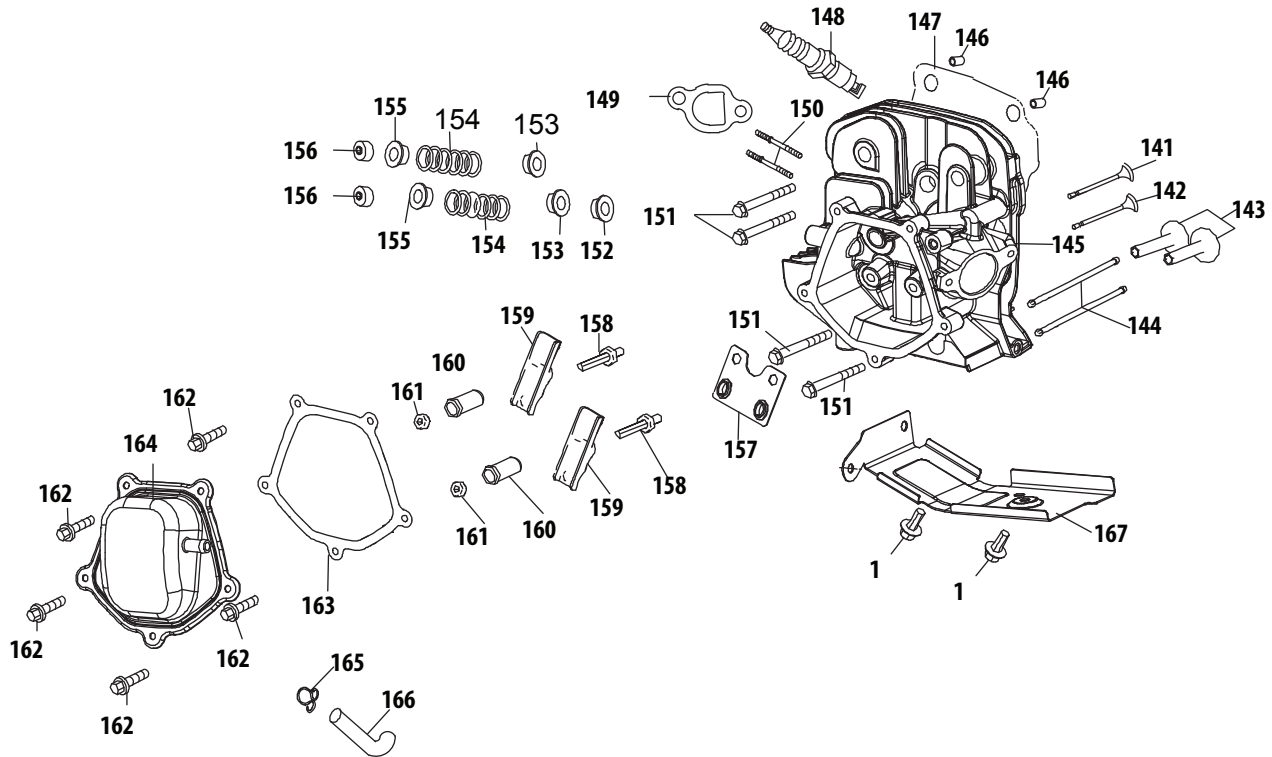

478-SUC Cylinder Head

478-SUC Cylinder Head

Ref.	Part Number	Description
1	710-04915	BOLT M6×12
141	751-14204	EXHAUST VALVE
142	751-14203	INTAKE VALVE
143	951-11962	TAPPET
144	751-14205	PUSH ROD
145	751-14206	CYLINDER HEAD
146	715-04097	DOWEL PIN 12×20
147	951-12076	GASKET, CYLINDER HEAD
148	951-10292	SPARK PLUG/F6RTC
149	951-11212	EXHAUST PIPE GASKET
150	710-04964	STUD M8×48.5
151	710-04965	BOLT M10×1.25×80
152	951-11964	VALVE SEAL (INTAKE)
153	951-12077	VALVE SPRING RETAINER(INTAKE)

Ref.	Part Number	Description
154	951-12078	VALVE SPRING
155	951-12080	VALVE SPRING RETAINER
156	951-12081	EXHAUST LASH CAP
157	951-11965A	PUSH ROD GUIDE
158	710-04962	BOLT, PIVOT
159	951-11966	ROCKER ARM
160	751-11123	ADJUSTING NUT ,VALVE
161	751-11124	NUT, PIVOT LOCKING
162	710-05054	VALVE COVER BOLT
163	951-11967	VALVE COVER GASKET
164	951-11220	VALVE COVER
165	726-04101	BREATHER HOSE CLAMP
166	751-14982	BREATHER HOSE
167	951-11180	AIR SHIELD