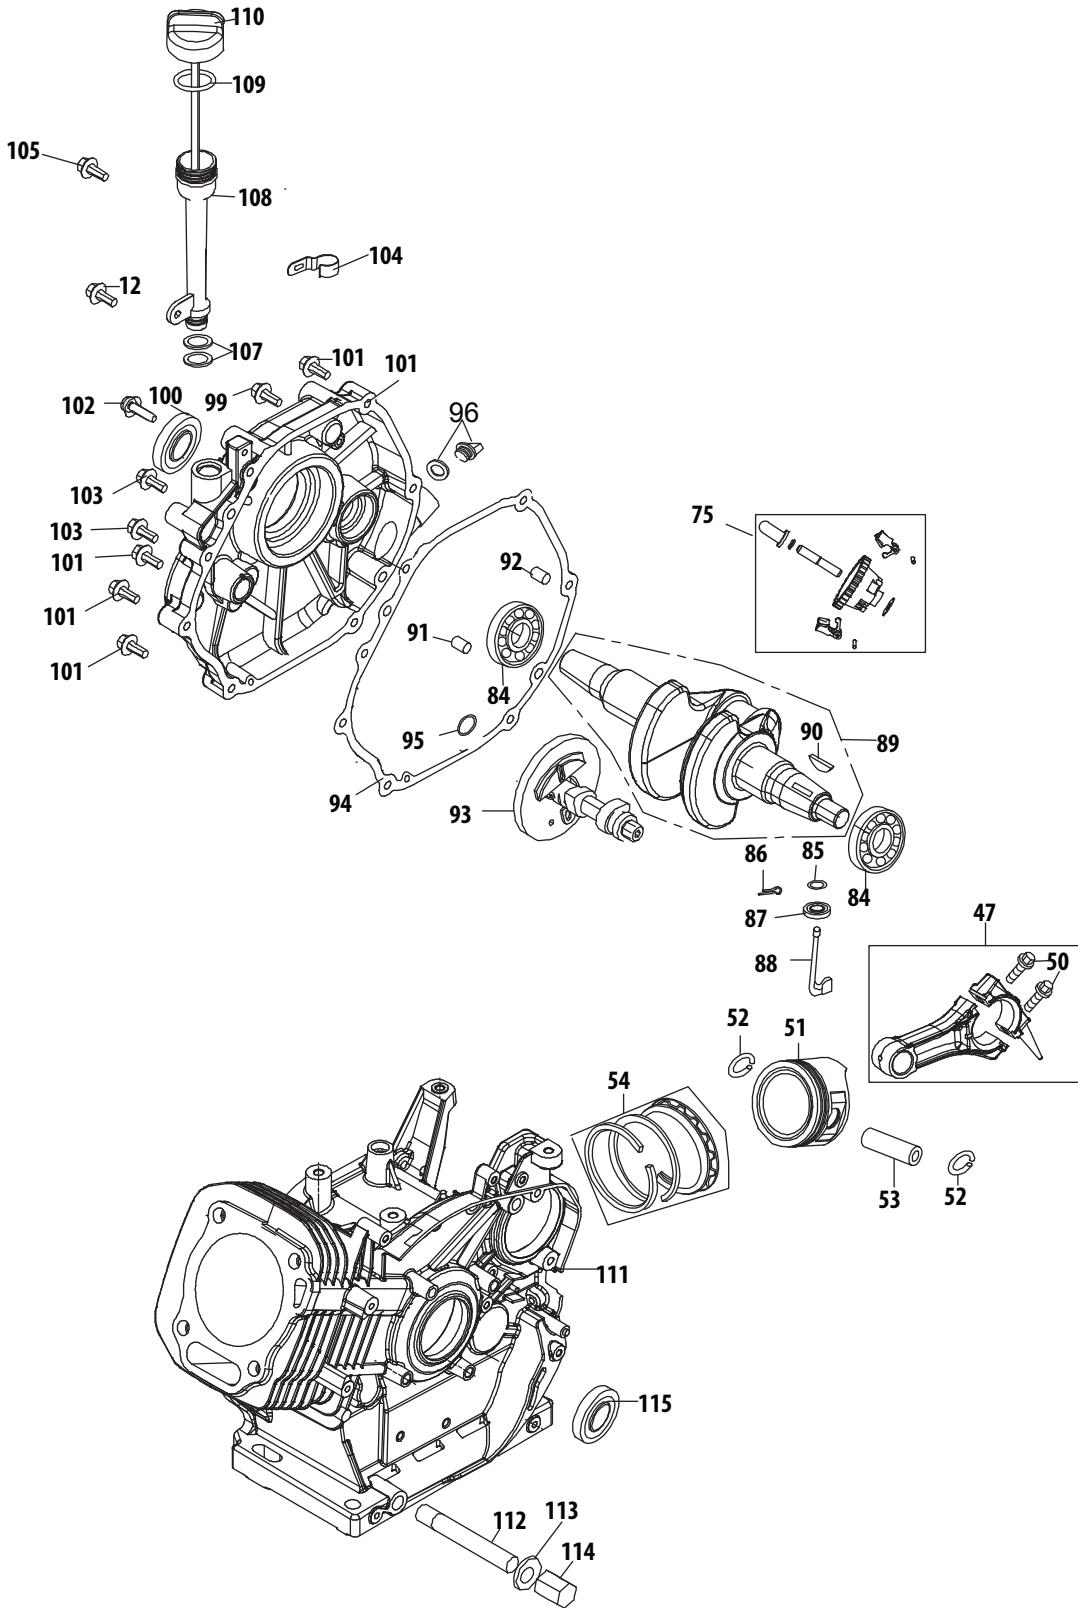

478-SUC Crankcase

478-SUC Crankcase

Ref.	Part Number	Description	Ref.	Part Number	Description
47	951-12066	CONNECTING ROD ASSEMBLY	96	651-05020A	DIPSTICK ASSEMBLY
50	710-05319	CONNECTING ROD BOLT	99	951-12395	CRANKCASE COVER
51	951-12043	PISTON	100	951-11372	OIL SEAL, 30x46x8
52	951-11632	PISTON PIN SNAP RING	101	710-06061	BOLT M8x38
53	951-12044	PISTON PIN	102	710-06289	BOLT M8x45
54	951-12387	PISTON RING SET	103	710-06063	BOLT M8x35
75	751-12068	GOVERNOR GEAR	104	951-11320	DIPSTICK CLAMP
84	951-12069	RADIAL BALL BEARING	105	710-05349	BOLT M6x8
85	736-04453	WASHER 8x20x0.8	106	631-05032A	DIPSTICK ASSEMBLY
86	714-04077	COTTER PIN	107	951-11381	OIL FILL TUBE O-RING
87	951-11958	GOVERNOR SEAL	108	731-09317	OIL FILL TUBE
88	951-12071	GOVERNOR ARM SHAFT	109	921-04663	DIPSTICK O-RING
89	751-14201	CRANKSHAFT ASSEMBLY	110	731-09316	DIPSTICK
90	951-10307	WOODRUFF KEY	111	751-14202	CRANKCASE COMP.
91	715-04102	DOWEL PIN 9x12	112	951-11350	OIL DRAIN PIPE
92	715-04092	DOWEL PIN 7x14	113	736-04440	WASHER 10x16x1.5
93	751-12072A	CAMSHAFT ASSEMBLY	114	951-11499	OIL DRAIN PLUG
94	951-11374	CRANKCASE COVER GASKET	115	951-11498	OIL SEAL 30x46x8
95	736-04545	WASHER 16x24x0.5		952Z478-SUC	COMPLETE ENGINE