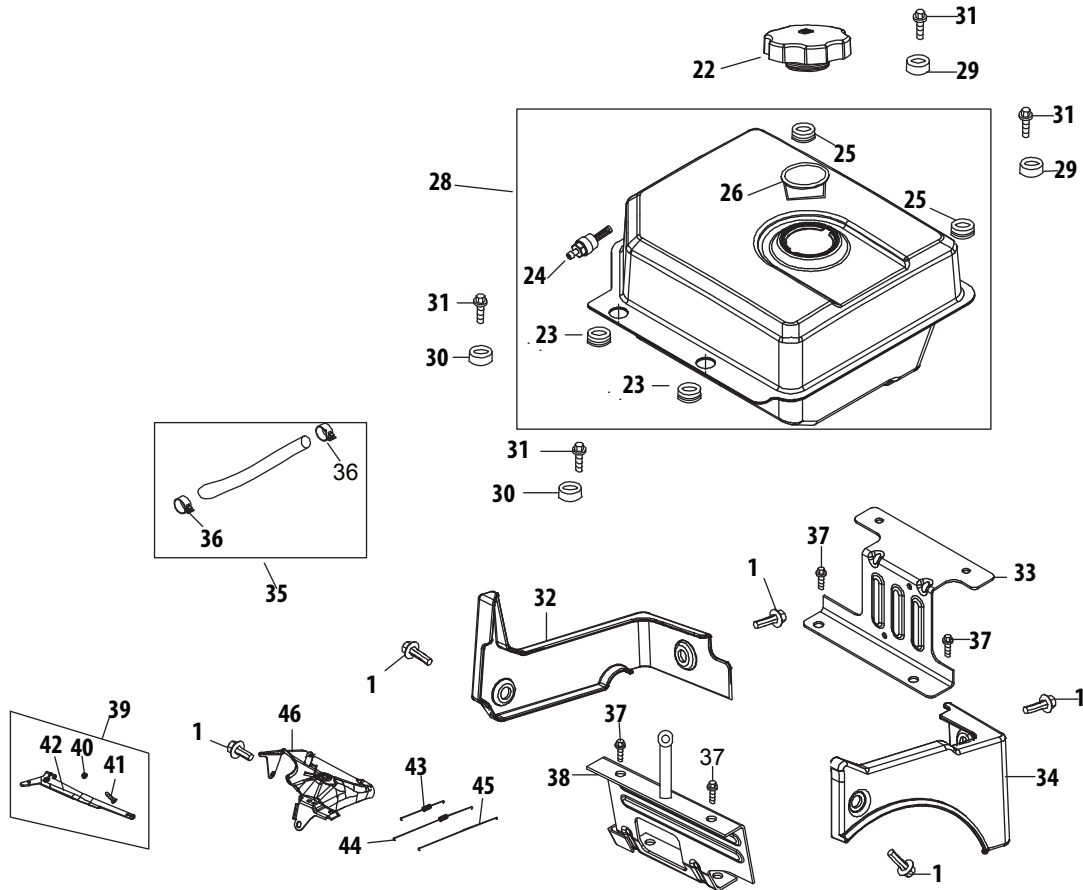

478-SUC Fuel Tank & Mounting

Ref.	Part Number	Description
22	951-12533	FUEL CAP ASSEMBLY
23	736-04451	VIBRATION PAD
24	951-10651	DRAIN PIPE
25	736-04450	VIBRATION PAD
26	951-11933	FUEL LEVEL INDICATOR
28	951-11201	FUEL TANK ASSEMBLY
29	750-05312	BUSH, GAS TANK
30	750-05313	BUSH, GAS TANK
31	710-04970	BOLT M8×20
32	951-11184	GOVERNOR COVER
33	951-11183	REAR MAINTING BRACKET ASSY.
34	951-12385	DECORATE COVER

Ref.	Part Number	Description
35	951-11200	FUEL HOSE
36	951-11700	FUEL HOSE CLAMP
37	710-04921	BOLT M8×14
38	951-11182	GAS TANK SUPPORT BRACKET
39	951-14200	GOVERNOR LEVER
40	712-05015	NUT M6
41	710-04908	GOVERNOR ARM BOLT
42	951-14200	GOVERNOR ARM
43	951-11202	GOVERNOR SPRING
44	951-11203	THROTTLE LINKAGE SPRING
45	951-11204	THROTTLE LINKAGE
46	951-11213	PRIMER BRACKET