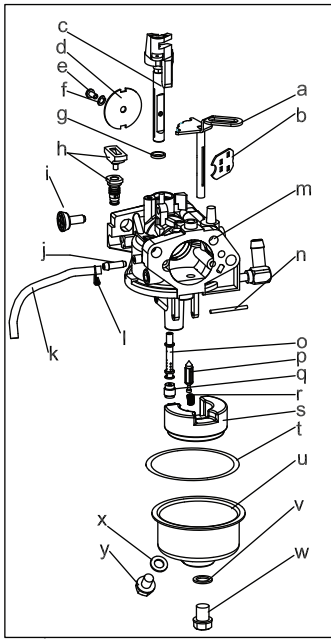

370-SUC Carburetor

135 - Carburetor Kit - Deni

136 - Carburetor Kit - Huayi

370-SUC Carburetor

Ref.	Part Number	Description
25	710-04939	Stud M6×117
26	710-04910	Stud M6×105
27	951-11567	Carburetor Insulator Gasket
28	951-11896	Carburetor Insulator
29	951-11569A	Carburetor Gasket
30	951-10639A	Primer Assembly
30	951-11824	Primer Bulb
31	951-14026A	Carburetor Assembly: - Huayi
31	951-14027A	Carburetor Assembly: - Deni
32	951-11897	Carburetor Gasket Plate
33	951-11112	Choke Control Bracket
135	951-14154	Carburetor Kit - Deni (Incl. h,n,o,p,q,r,s,t,v,x)
136	951-12788A	Carburetor Kit - Huayi (Incl. h,n,o,p,q,r,s,t,v,x)
a	n/a	Choke Shaft
b	n/a	Choke Plate
c	n/a	Throttle Shaft
d	n/a	Throttle Plate
e	710-05469	Screw M3×6
f	736-04638	Lock Washer

Ref.	Part Number	Description
g	n/a	Gasket, Throttle Plate
h	n/a	Idle Jet Assembly (0.45)
i	n/a	Idle Speed Adjusting Screw
j	n/a	Mixture Screw
k	951-11699	Primer Hose
l	951-11906	Hose Clamp
m	n/a	Carburetor Body
n	n/a	Float Pin
o	n/a	Emulsion Tube (P19-010)
p	951-12875	Needle Valve - Huayi
p	751-14049	Needle Valve - Deni
q	n/a	Main Jet (#74)
r	n/a	Needle Valve Spring
s	n/a	Float
t	951-11589	Fuel Bowl O-Ring
u	n/a	Fuel Bowl
v	951-11348	Fuel Bowl Mounting Bolt Gasket
w	710-04938	Fuel Bowl Mounting Bolt
x	951-11349	Fuel Drain Bolt Gasket
y	710-04945	Fuel Drain Bolt