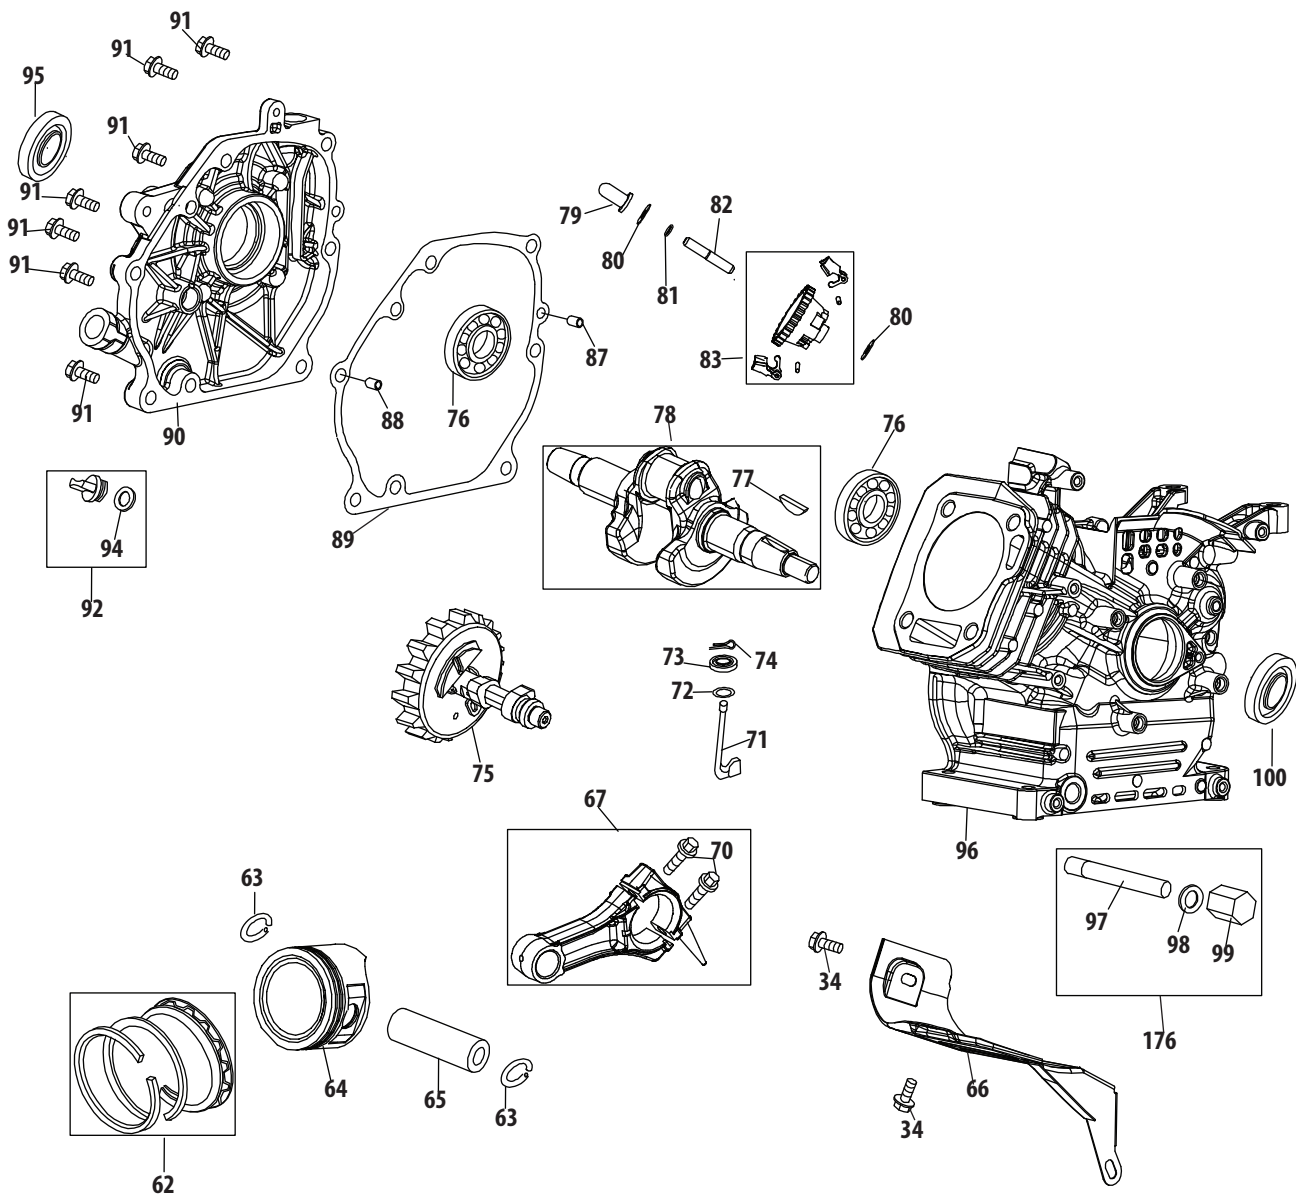

375-SU Crankcase

177 - Complete Engine

178 - Gasket Kit - External

179 - Gasket Kit - Complete

375-SU Crankcase

Ref.	Part Number	Description	Ref.	Part Number	Description
34	710-04915	Bolt M6×12	89	951-11371	Crankcase Cover Gasket
62	951-14471	Piston Ring Set	90	951-12125	Crankcase Cover
63	951-11632	Piston Pin Snap Ring		951-11246	Crankcase Cover Kit (Incl.76,89,90-95)
64	919-05074	Piston	91	710-04932	Bolt M8×32
65	951-11633	Piston Pin	92	951-11283	Oil Fill Plug Kit
66	908-05069	Air Shield	94	951-11577	O-Ring 15.8×2.5
67	951-11573	Connecting Rod Assembly	95	951-11368	Oil Seal, 25×41.25×6
70	710-05116	Connecting Rod Bolt	96	951-05130	Crankcase Service Kit (Incl.73,76,95,96,100)
71	951-14053	Governor Arm Shaft		951-05129	Short Block Assembly (Incl.58,62-91,95,96,100)
72	736-04461	Washer 5.2×1.9	97	951-11350	Oil Drain Pipe
73	951-11902	Governor Seal	98	736-04440	Washer 10×16×1.5
74	714-04074	Cotter Pin	99	951-11499	Oil Drain Plug
75	951-11575	Camshaft Assembly	100	951-11370	Oil Seal 25×41.25×6
76	951-11369	Radial Ball Bearing, 6205	176	951-10641	Oil Drain Kit (Incl.97-99)
77	951-10307	Woodruff Key	177	952Z375-SU	Complete Engine
78	951-05129	Crankshaft Service Kit (Incl.76-78,95,100)	178	951-05133	Gasket Kit - External (Incl.6,32,38-40,44)
79	931-09595	Governor Cup	179	651-05132	Gasket Kit - Complete (Incl.6,32,38-40,44,56, 72-73,89,95,98,100)
80	936-05038	Washer 6.2×0.6×15			
81	916-05003	Clamp			
82	911-06137	Governor Shaft			
83	917-05007	Governor Body			
87	715-04096	Dowel Pin 7×14			
88	715-04089	Dowel Pin 9×14