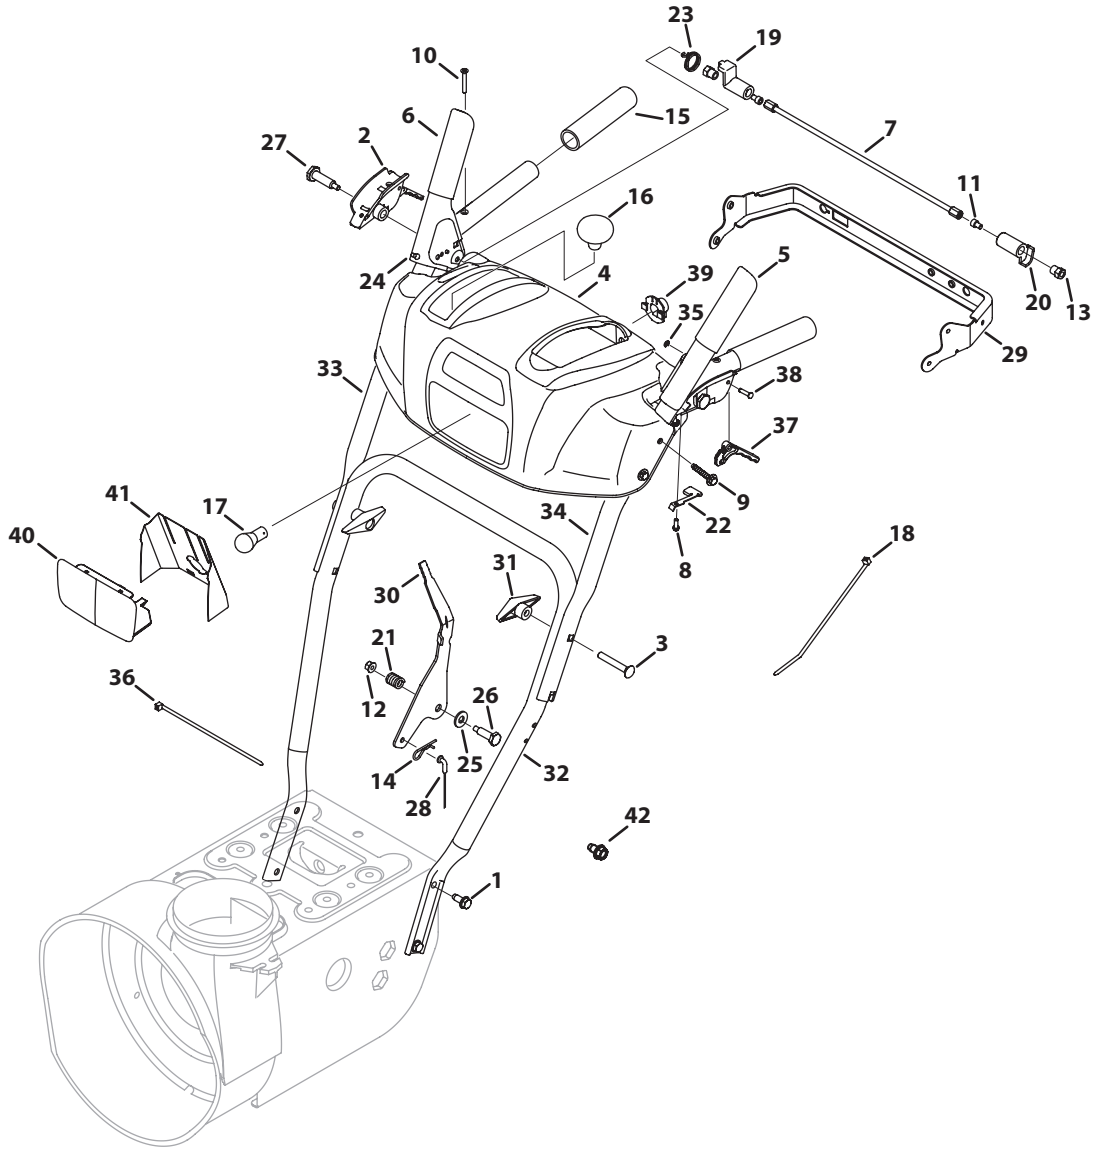

T-Style Handle, Frame & Discharge Chute

T-Style Handle, Frame & Discharge Chute

Ref.	Part Number	Description
1	710-04484	Hex Screw, 5/16-18 x .750
2	631-04133A	Handle Clutch Lock LH Assy
—	631-04134B	Handle Clutch Lock RH Assy
3	710-0572	Carriage Screw, 5/16-18 x 2.25
4	931-04187A	Handle Panel, includes Ref. 40 & 41
5	684-04105B	Handle Engagement Assembly LH
6	684-04106C	Handle Engagement Assembly RH
7	684-04250	Pivot Rod
8	710-04326	Screw, 8-16 x 0.50
9	710-04586	Screw, 1/4-20 x 1.625
10	710-1233	Screw, 10-24 x 1.375
11	710-3069	Socket Screw, 1/4-20 x .50
12	712-04064	Flange Lock Nut, 1/4-20
13	712-04081A	Shoulder Nut, 1/4-20
14	914-0145	Click Pin, .092 x 1.64
15	720-0274	Handle Grip (524/526/528 SWE)
16	720-04039	Shift Knob
17	925-1629	Lamp
18	926-0154	Cable Tie
19	731-04894D	Lock Plate
20	731-04896B	Clutch Lock Cam
21	732-0193	Compression Spring
22	732-04219C	Clutch Lock Spring

Ref.	Part Number	Description
23	732-04238B	Torsion Spring
24	935-0199A	Rubber Bumper
25	936-0267	Flat Washer, .385 x .87 x .06
26	738-04125	Shoulder Screw, .374 x 1.05
27	738-04348	Shoulder Screw, 1/4-20 x 1.345
28	946-04396A	Speed Cable Selector
29	790-00248C	Panel Bracket
30	790-00311C	Shift Lever
31	920-0284	Wing Knob
32	749-04138B	Lower Handle
33	749-04190A	Upper Handle RH
34	749-04191A	Upper Handle LH
35	716-04036	E-Ring
36	725-0157	Cable Tie
37	731-04954	Clutch Trigger
38	738-04126	Pin, 3/16
39	925-1649	Light Socket
40	731-05324	Lens
41	777X41804	Lens Label
42	710-0599	Screw, TT, 1/4-20 x .500 (For ground wire)
—	925-04137†	Harness (Inc # 39) 524/526/528 SWE

† Not Shown