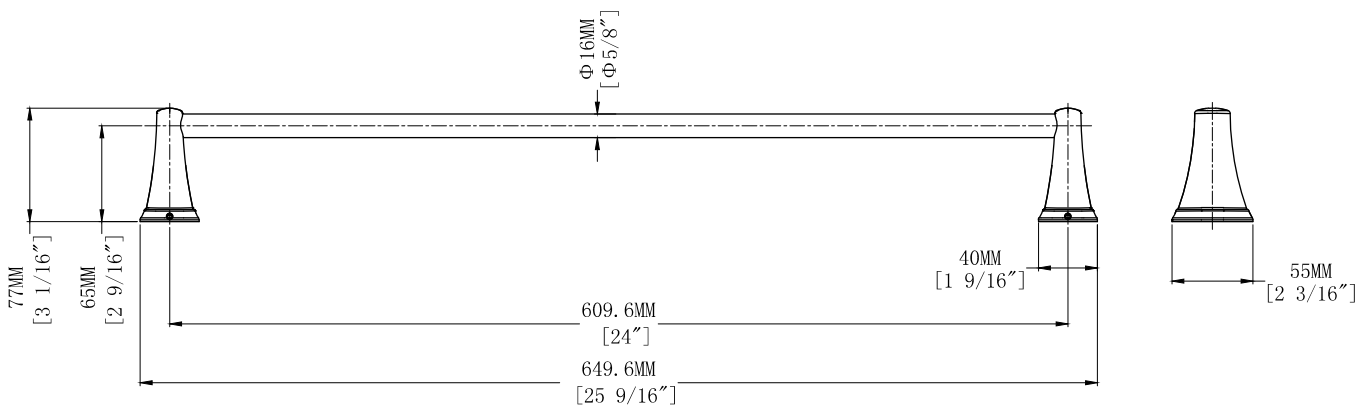

Glacier Bay Treyburn 24" Towel Bar

MODEL	STORE SKU#	FINISH
BZ401200CP		Chrome

INSTALLATION DIMENSIONS