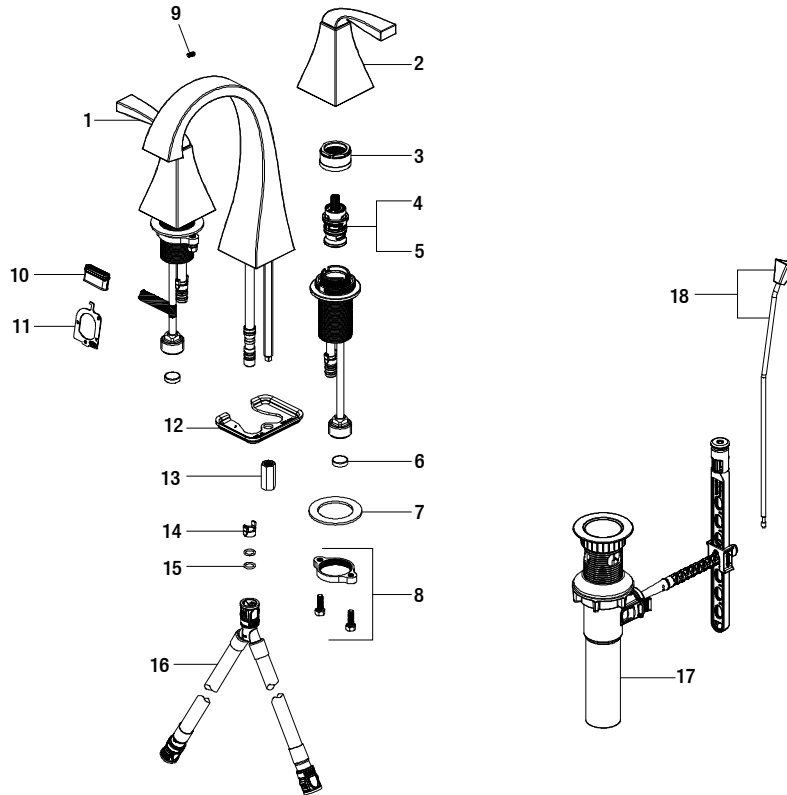

## Replacement Parts List

Leary Curve 8 in. Widespread 2-Handle High-Arc Bathroom Faucet  
in Chrome

MODEL	SKU #	FINISH
HD67762W-6001	306838675	Chrome

Many replacement parts can be purchased online or at your local store. Please use the table below to identify the part SKU number needed, go to [HOMEDEPOT.COM](http://HOMEDEPOT.COM), and check for online and store availability. If you can't find the part you are looking for, please call 1-855-HD-GLACIER.

Part	Description	Part #	Internet SKU #	Store SKU #
1	Handle assembly H	RP1365101		
2	Handle assembly C	RP1365201		
3	Bonnet nut	RP70193	<a href="#">206671342</a>	
4	Cartridge H	RP20079		
5	Cartridge C	RP20080		
6	Screen filter	RP70072		
7	Washer	RP64147		
8	Nut & Screw	RP56114		
9	Set screw	RP50179		
10	Aerator	RP30181		

Part	Description	Part #	Internet SKU #	Store SKU #
11	Aerator wrench	RP30182		
12	Washer	RP70228		
13	Lock nut	RP56071		
14	Block	RP70421		
15	O-ring	RP60002		
16	Quick connecting hose	RP70430		
17	ClickInstall™ drain assembly	RP4022801	<a href="#">305992087</a>	
18	Lift rod	RP4024301		