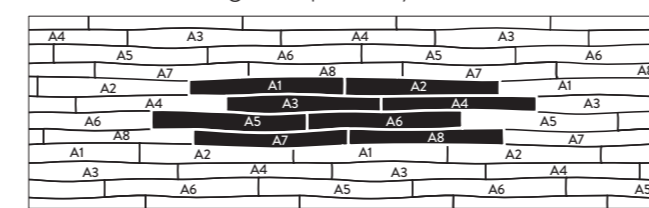

Technical: Curv8 Oak is 0.46" multilayer product with 0.12" noble timber wear layer. The base layer is made from Baltic birch plywood providing better dimensional stability in seasonally fluctuating ambient moisture conditions.

Purchasing guide

Module A 30 sqft / 8 engineered boards
Species: Oak, Ash, Walnut
Modular set of 8 boards with bevels, tongue and groove on four sides.

All modules fit together perfectly

Box	length:	71.65"	Board	length:	71.26"
	width:	9.84"		width:	~8.66"
	thickness:	3.85"		thickness:	0.46"
	weight:	50 lb		weight:	~6 lb