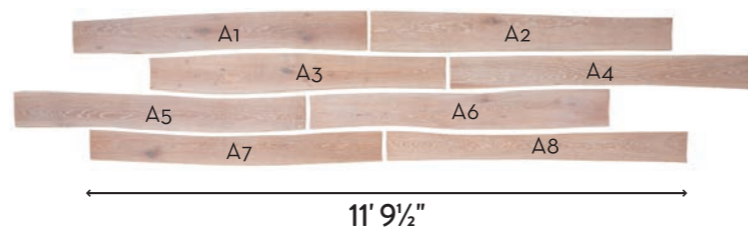

Producer holds FSC® certificate
(licence no C109453)
Ask for certified products.

nwfa **CE**
National Wood
Flooring Association
MEMBER

curv8
by BOLEFLOOR

Curv8 adopts Bolefloor's advanced organic flooring technology. We preserved 8 universal shapes from the infinite choices of Nature, 8 shapes which fit perfectly together, creating the most natural floor possible. Yours.

Technical: Curv8 Oak is 0.46" multilayer product with 0.12" noble timber wear layer. The base layer is made from Baltic birch plywood providing better dimensional stability in seasonally fluctuating ambient moisture conditions.

Purchasing guide

Module A 30 sqft / 8 engineered boards
Species: Oak, Ash, Walnut
Modular set of 8 boards with bevels, tongue and groove on four sides.

All modules fit together perfectly

Box	length:	71.65"	Board	length:	71.26"
	width:	9.84"		width:	~8.66"
	thickness:	3.85"		thickness:	0.46"
	weight:	50 lb		weight:	~6 lb