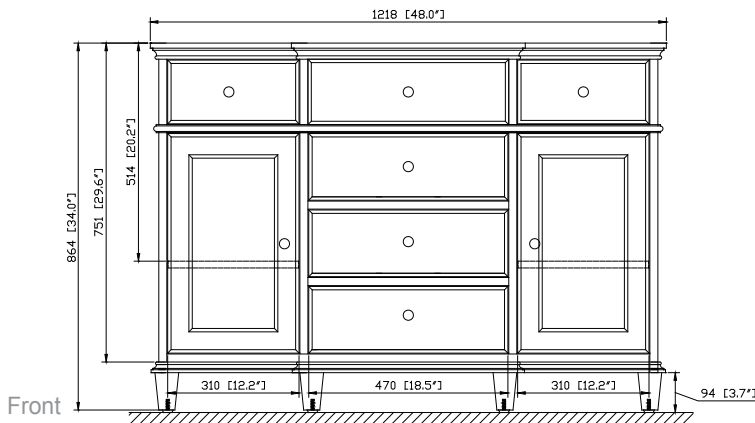

Avanity

WINDSOR -V48-WT

Features

- Solid poplar frame and MDF
- 2 soft-close doors
- 5 soft-close drawers
- Adjustable height levelers
- Under counter application

Colors / Finishes

- White

Nominal Dimension

- 48W x 21.5D x 34H (inches)

Components

Mirror	WINDSOR -M30-WT	WINDSOR -M34-WT
Vanity Top	WINDSOR-SUT49GB	
Sink	CUM18WT	CUM18LN

Product Diagrams

Features

- Natural black granite
- Top cutout for single undermount sink
- Top pre-drilled for 8" widespread faucet
- 4" backsplash included

Nominal Dimension

- 49.6W x 22.3D x 1H inches
- 1260x 567 x 25 mm

Colors / Finishes

Black

Components

Sink	CUM18WT	CUM18LN
Vanity	WINDSOR-V48-WT	WINDSOR-V48-WA

Product Diagrams

Top

- 18.1W x 15D x 7.9H inches
- 458 x 380 x 200 mm

Components

Drain	VC-DRAIN-CP	VC-DRAIN-BN					
Vanity Top	SUT25BK	SUT25CW	SUT25GB	SUT31BK	SUT31CW	SUT31GB	SUT37BK
	SUT37GB	SUT49BK	SUT49CW	SUT49GB	SUT37CW	SUT61BK	SUT61CW
	SUT61GB	SUT73BK	SUT73CW	SUT73GB			