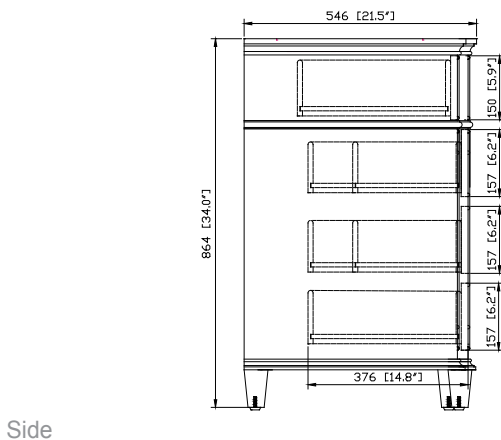

Avanity

WINDSOR -V48-WT

Features

- Solid poplar frame and MDF
- 2 soft-close doors
- 5 soft-close drawers
- Adjustable height levelers
- Under counter application

Colors / Finishes

- White

Nominal Dimension

- 48W x 21.5D x 34H (inches)

Components

Mirror	WINDSOR -M30-WT	WINDSOR -M34-WT
Vanity Top	WINDSOR-SUT49GB	
Sink	CUM18WT	CUM18LN

Product Diagrams

Features

- Natural black granite
- Top cutout for single undermount sink
- Top pre-drilled for 8" widespread faucet
- 4" backsplash included

Nominal Dimension

- 49.6W x 22.3D x 1H inches
- 1260x 567 x 25 mm

Colors / Finishes

Black

Components

Sink	CUM18WT	CUM18LN
Vanity	WINDSOR-V48-WT	WINDSOR-V48-WA

Product Diagrams

Top

- 18.1W x 15D x 7.9H inches
- 458 x 380 x 200 mm

Components

Drain	VC-DRAIN-CP	VC-DRAIN-BN					
Vanity Top	SUT25BK	SUT25CW	SUT25GB	SUT31BK	SUT31CW	SUT31GB	SUT37BK
	SUT37GB	SUT49BK	SUT49CW	SUT49GB	SUT37CW	SUT61BK	SUT61CW
	SUT61GB	SUT73BK	SUT73CW	SUT73GB			