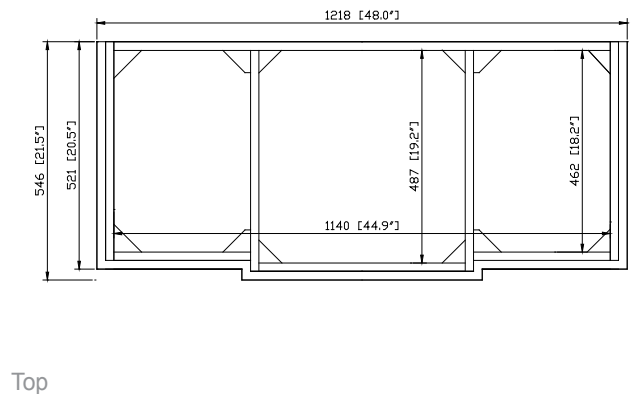

Avanity

WINDSOR -V48-WT

Features

- Solid poplar frame and MDF
- 2 soft-close doors
- 5 soft-close drawers
- Adjustable height levelers
- Under counter application

Colors / Finishes

- White

Nominal Dimension

- 48W x 21.5D x 34H (inches)

Components

Mirror	WINDSOR -M30-WT	WINDSOR -M34-WT
Vanity Top	WINDSOR-SUT49GB	
Sink	CUM18WT	CUM18LN

Product Diagrams

Features

- Natural black granite
- Top cutout for single undermount sink
- Top pre-drilled for 8" widespread faucet
- 4" backsplash included

Nominal Dimension

- 49.6W x 22.3D x 1H inches
- 1260x 567 x 25 mm

Colors / Finishes

Black

Components

Sink	CUM18WT	CUM18LN
Vanity	WINDSOR-V48-WT	WINDSOR-V48-WA

Product Diagrams

Top

- 18.1W x 15D x 7.9H inches
- 458 x 380 x 200 mm

Components

Drain	VC-DRAIN-CP	VC-DRAIN-BN					
Vanity Top	SUT25BK	SUT25CW	SUT25GB	SUT31BK	SUT31CW	SUT31GB	SUT37BK
	SUT37GB	SUT49BK	SUT49CW	SUT49GB	SUT37CW	SUT61BK	SUT61CW
	SUT61GB	SUT73BK	SUT73CW	SUT73GB			