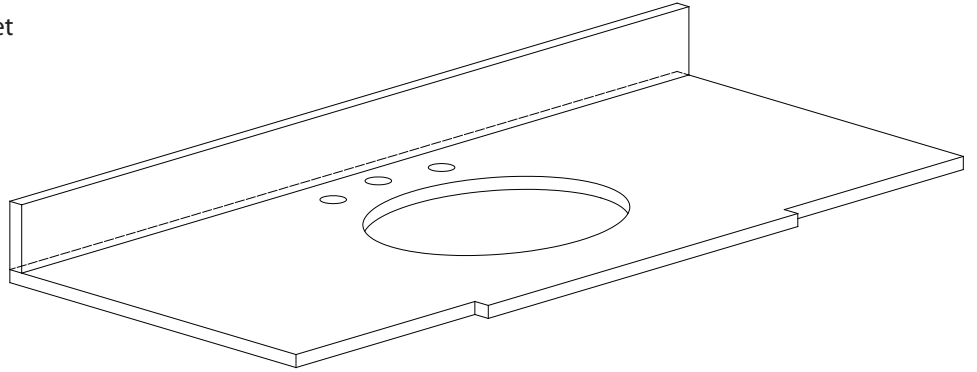

Avanity

WINDSOR -V48-WT

Features

- Solid poplar frame and MDF
- 2 soft-close doors
- 5 soft-close drawers
- Adjustable height levelers
- Under counter application

Colors / Finishes

- White

Nominal Dimension

- 48W x 21.5D x 34H (inches)

Components

Mirror	WINDSOR -M30-WT	WINDSOR -M34-WT
Vanity Top	WINDSOR-SUT49GB	
Sink	CUM18WT	CUM18LN

Product Diagrams

Features

- Natural black granite
- Top cutout for single undermount sink
- Top pre-drilled for 8" widespread faucet
- 4" backsplash included

Nominal Dimension

- 49.6W x 22.3D x 1H inches
- 1260x 567 x 25 mm

Colors / Finishes

Black

Components

Sink	CUM18WT	CUM18LN
Vanity	WINDSOR-V48-WT	WINDSOR-V48-WA

Product Diagrams

Top

- 18.1W x 15D x 7.9H inches
- 458 x 380 x 200 mm

Components

Drain	VC-DRAIN-CP	VC-DRAIN-BN					
Vanity Top	SUT25BK	SUT25CW	SUT25GB	SUT31BK	SUT31CW	SUT31GB	SUT37BK
	SUT37GB	SUT49BK	SUT49CW	SUT49GB	SUT37CW	SUT61BK	SUT61CW
	SUT61GB	SUT73BK	SUT73CW	SUT73GB			