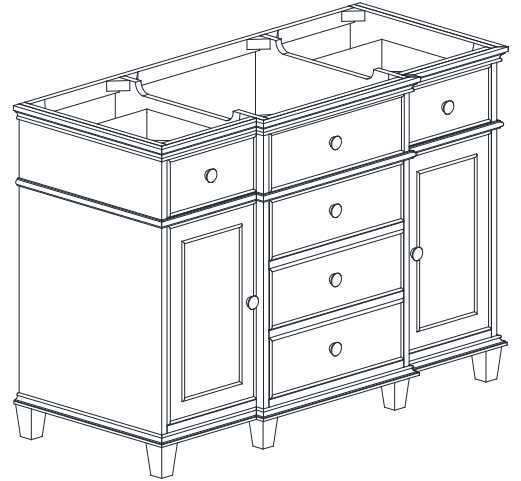

Avanity

WINDSOR -V48-WT

Features

- Solid poplar frame and MDF
- 2 soft-close doors
- 5 soft-close drawers
- Adjustable height levelers
- Under counter application

Colors / Finishes

- White

Nominal Dimension

- 48W x 21.5D x 34H (inches)

Components

Mirror	WINDSOR -M30-WT	WINDSOR -M34-WT
Vanity Top	WINDSOR-SUT49GB	
Sink	CUM18WT	CUM18LN

Product Diagrams

Features

- Natural black granite
- Top cutout for single undermount sink
- Top pre-drilled for 8" widespread faucet
- 4" backsplash included

Nominal Dimension

- 49.6W x 22.3D x 1H inches
- 1260x 567 x 25 mm

Colors / Finishes

Black

Components

Sink	CUM18WT	CUM18LN
Vanity	WINDSOR-V48-WT	WINDSOR-V48-WA

Product Diagrams

Top

- 18.1W x 15D x 7.9H inches
- 458 x 380 x 200 mm

Components

Drain	VC-DRAIN-CP	VC-DRAIN-BN					
Vanity Top	SUT25BK	SUT25CW	SUT25GB	SUT31BK	SUT31CW	SUT31GB	SUT37BK
	SUT37GB	SUT49BK	SUT49CW	SUT49GB	SUT37CW	SUT61BK	SUT61CW
	SUT61GB	SUT73BK	SUT73CW	SUT73GB			