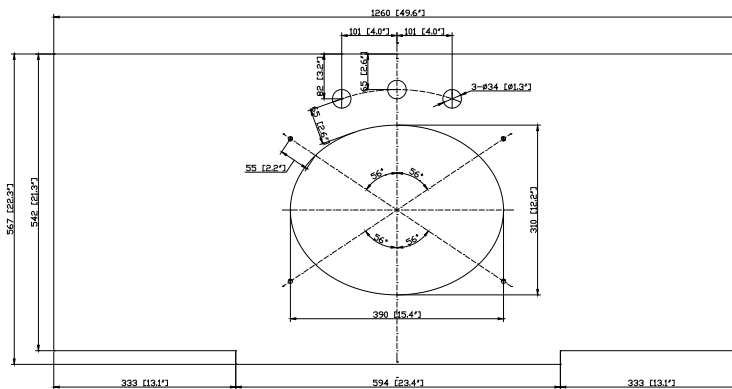

- 48W x 21.5D x 34H (inches)

Components

Mirror	WINDSOR -M30-WT	WINDSOR -M34-WT
Vanity Top	WINDSOR-SUT49GB	
Sink	CUM18WT	CUM18LN

Product Diagrams

Features

- Natural black granite
- Top cutout for single undermount sink
- Top pre-drilled for 8" widespread faucet
- 4" backsplash included

Nominal Dimension

- 49.6W x 22.3D x 1H inches
- 1260x 567 x 25 mm

Colors / Finishes

Black

Components

Sink	CUM18WT	CUM18LN
Vanity	WINDSOR-V48-WT	WINDSOR-V48-WA

Product Diagrams

Top

Side

Avanity

CUM18LN / CUM18WT

Features

- Vitreous China
- Undermount application

Colors / Finishes

- WT - White
- LN - Linen

Nominal Dimension

- 18.1W x 15D x 7.9H inches
- 458 x 380 x 200 mm

Components

Drain	VC-DRAIN-CP	VC-DRAIN-BN					
Vanity Top	SUT25BK	SUT25CW	SUT25GB	SUT31BK	SUT31CW	SUT31GB	SUT37BK
	SUT37GB	SUT49BK	SUT49CW	SUT49GB	SUT37CW	SUT61BK	SUT61CW
	SUT61GB	SUT73BK	SUT73CW	SUT73GB			