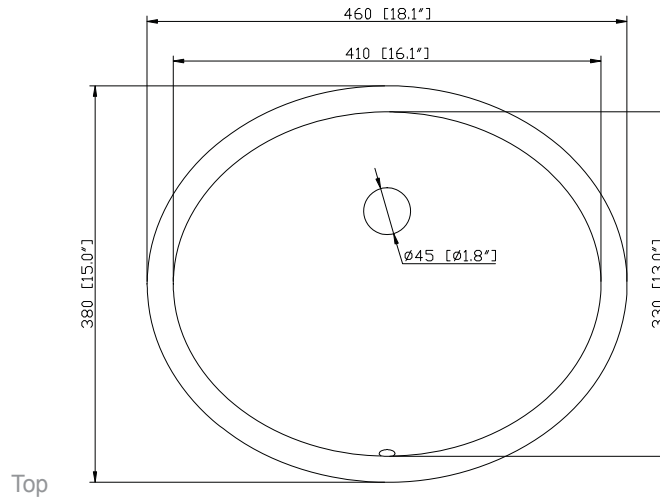

Product Diagrams

Front