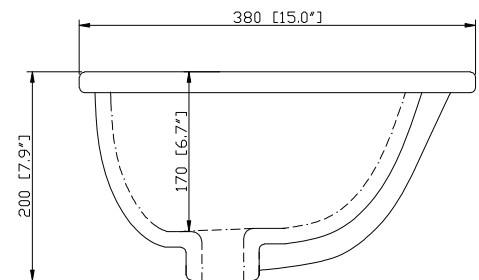

Avanity

CUM18LN / CUM18WT

Features

- Vitreous China
- Undermount application

Colors / Finishes

- WT - White
- LN - Linen

Nominal Dimension

- 18.1W x 15D x 7.9H inches
- 458 x 380 x 200 mm

Components

Drain	VC-DRAIN-CP	VC-DRAIN-BN					
Vanity Top	SUT25BK	SUT25CW	SUT25GB	SUT31BK	SUT31CW	SUT31GB	SUT37BK
	SUT37GB	SUT49BK	SUT49CW	SUT49GB	SUT37CW	SUT61BK	SUT61CW
	SUT61GB	SUT73BK	SUT73CW	SUT73GB			

Product Diagrams

Side