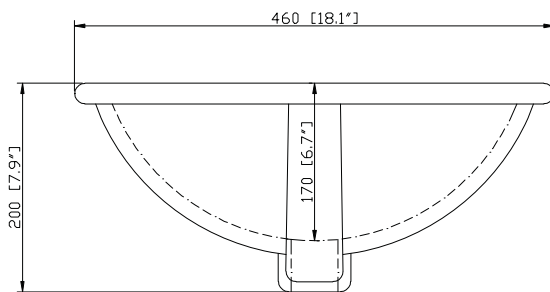

Product Diagrams

Front