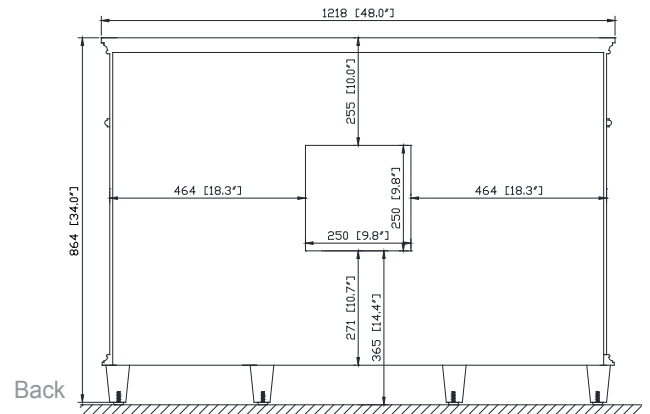

Avanity

WINDSOR -V48-WT

Features

- Solid poplar frame and MDF
- 2 soft-close doors
- 5 soft-close drawers
- Adjustable height levelers
- Under counter application

Colors / Finishes

- White

Nominal Dimension

- 48W x 21.5D x 34H (inches)

Components

Mirror	WINDSOR -M30-WT	WINDSOR -M34-WT
Vanity Top	WINDSOR-SUT49GB	
Sink	CUM18WT	CUM18LN

Product Diagrams

Features

- Natural black granite
- Top cutout for single undermount sink
- Top pre-drilled for 8" widespread faucet
- 4" backsplash included

Nominal Dimension

- 49.6W x 22.3D x 1H inches
- 1260x 567 x 25 mm

Colors / Finishes

Black

Components

Sink	CUM18WT	CUM18LN
Vanity	WINDSOR-V48-WT	WINDSOR-V48-WA

Product Diagrams

Top

- 18.1W x 15D x 7.9H inches
- 458 x 380 x 200 mm

Components

Drain	VC-DRAIN-CP	VC-DRAIN-BN					
Vanity Top	SUT25BK	SUT25CW	SUT25GB	SUT31BK	SUT31CW	SUT31GB	SUT37BK
	SUT37GB	SUT49BK	SUT49CW	SUT49GB	SUT37CW	SUT61BK	SUT61CW
	SUT61GB	SUT73BK	SUT73CW	SUT73GB			