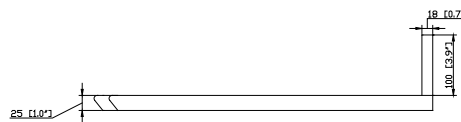

- 48W x 21.5D x 34H (inches)

Components

Mirror	WINDSOR -M30-WT	WINDSOR -M34-WT
Vanity Top	WINDSOR-SUT49GB	
Sink	CUM18WT	CUM18LN

Product Diagrams

Features

- Natural black granite
- Top cutout for single undermount sink
- Top pre-drilled for 8" widespread faucet
- 4" backsplash included

Nominal Dimension

- 49.6W x 22.3D x 1H inches
- 1260x 567 x 25 mm

Colors / Finishes

Black

Components

Sink	CUM18WT	CUM18LN
Vanity	WINDSOR-V48-WT	WINDSOR-V48-WA

Product Diagrams

Top

Side

Avanity

CUM18LN / CUM18WT

Features

- Vitreous China
- Undermount application

Colors / Finishes

- WT - White
- LN - Linen

Nominal Dimension

- 18.1W x 15D x 7.9H inches
- 458 x 380 x 200 mm

Components

Drain	VC-DRAIN-CP	VC-DRAIN-BN					
Vanity Top	SUT25BK	SUT25CW	SUT25GB	SUT31BK	SUT31CW	SUT31GB	SUT37BK
	SUT37GB	SUT49BK	SUT49CW	SUT49GB	SUT37CW	SUT61BK	SUT61CW
	SUT61GB	SUT73BK	SUT73CW	SUT73GB			