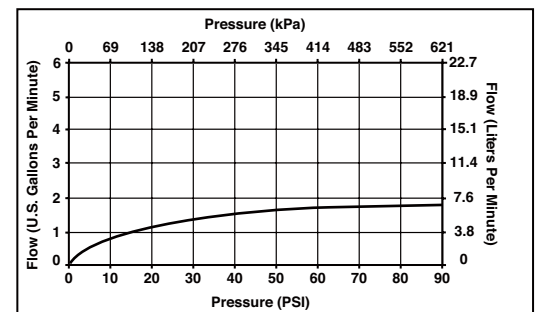

55 E. 111th Street, Indianapolis, Indiana 46280
350 South Edgeware Road, St. Thomas, Ontario Canada N5P 4L1
© 2013 Masco Corporation of Indiana