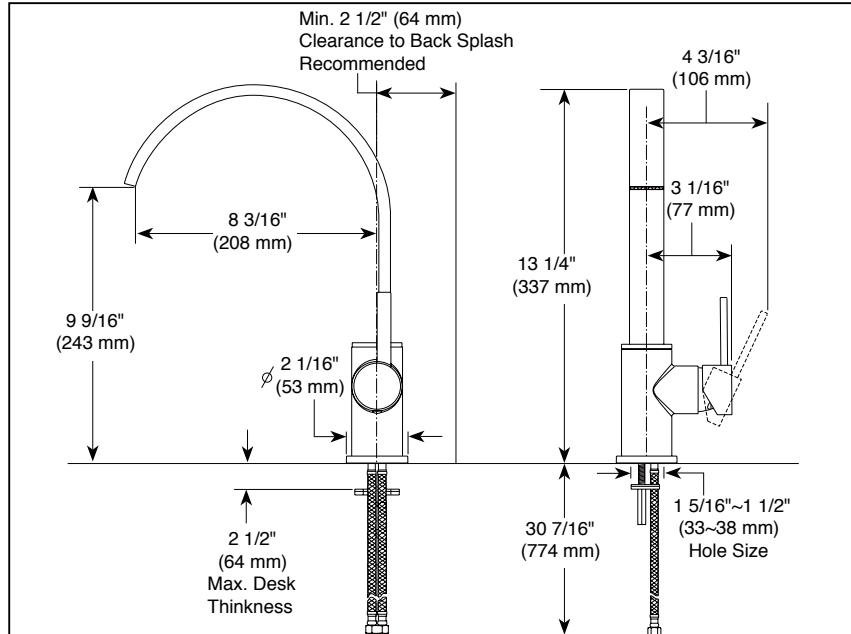

KITCHEN FAUCETS

- Mandolin™ Series
- Single Handle Deck Mount
- 1 Hole or 3 Hole Sink Applications

Submitted Model No.: _____

Specific Features: _____

Mounting with escutcheon plate:

▲ Designate proper finish suffix

DSP-K-26602LF Rev. A

STANDARD SPECIFICATIONS:

- Ceramic cartridge.
- 1 hole or 3 hole 8" installation.
- 8 3/16" (208 mm) long, 9 9/16" (243 mm) high spout, swings 360°.
- Maximum 2 1/2" (63 mm) deck thickness for 1 hole installation.
- Maximum 1 1/2" (38 mm) deck thickness for 3 hole installation.
- Cold and hot markings on handle to indicate temperature.
- Maximum flow rate 1.8 gpm @ 60 PSI.