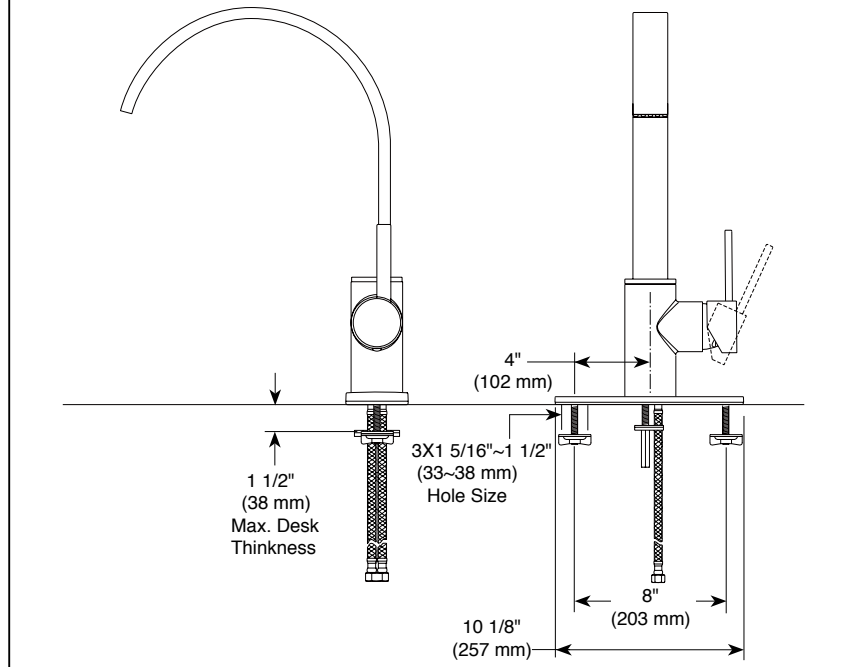

KITCHEN FAUCETS

- Mandolin™ Series
- Single Handle Deck Mount
- 1 Hole or 3 Hole Sink Applications

Submitted Model No.: _____

Specific Features: _____

Mounting with escutcheon plate:

▲ Designate proper finish suffix

DSP-K-26602LF Rev. A

STANDARD SPECIFICATIONS:

- Ceramic cartridge.
- 1 hole or 3 hole 8" installation.
- 8 3/16" (208 mm) long, 9 9/16" (243 mm) high spout, swings 360°.
- Maximum 2 1/2" (63 mm) deck thickness for 1 hole installation.
- Maximum 1 1/2" (38 mm) deck thickness for 3 hole installation.
- Cold and hot markings on handle to indicate temperature.
- Maximum flow rate 1.8 gpm @ 60 PSI.