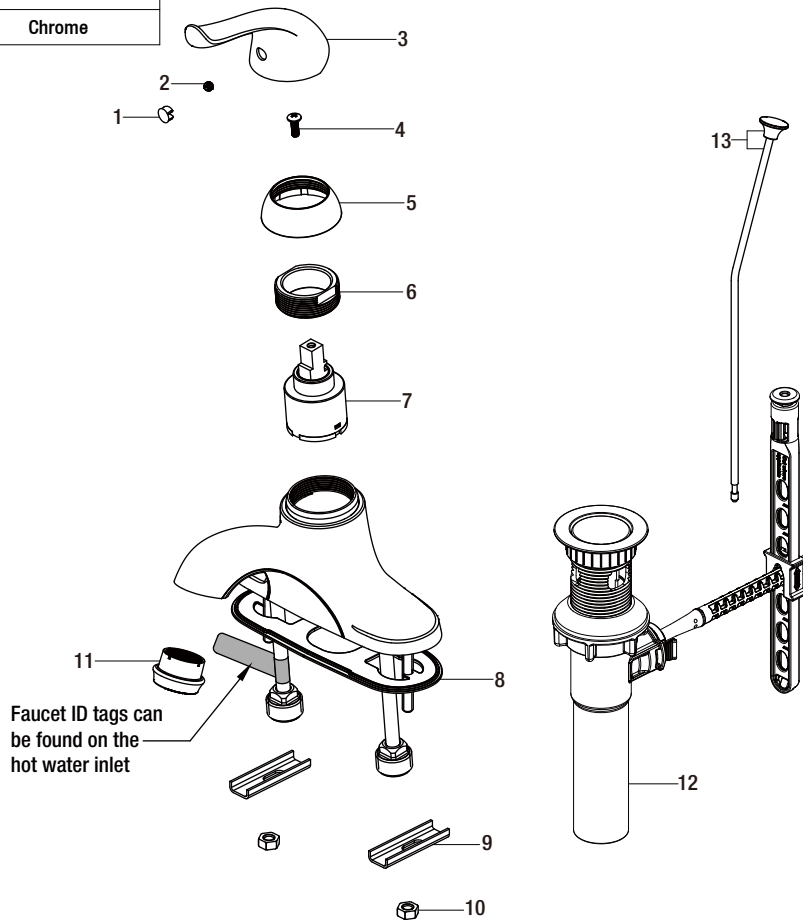

Replacement Parts List

Constructor 4 in. 1-Handle Low- Arch Bathroom Faucet in Chrome

MODEL	SKU #	FINISH
HD65480W-6001	304367673	Chrome

Many replacement parts can be purchased online or at your local store. Please use the table below to identify the part SKU number needed, go to HOMEDEPOT.COM, and check for online and store availability. If you can't find the part you are looking for, please call 1-855-HD-GLACIER.

Part	Description	Part #	Internet SKU #	Store SKU #
1	Index	RP10006		
2	Set screw	RP50002		
3	Handle	RP1337101		
4	Screw	RP50015		
5	Cap	RP8010901		
6	Bonnet	RP70336	207114029	
7	Cartridge	RP20005	207093806	

Part	Description	Part #	Internet SKU #	Store SKU #
8	Gasket	RP80559		
9	Washer	RP64083		
10	Nut	RP56033		
11	Aerator	RP3021601		
12	ClickInstall™ drain assembly	RP4022801		
13	Lift rod	RP4025801		