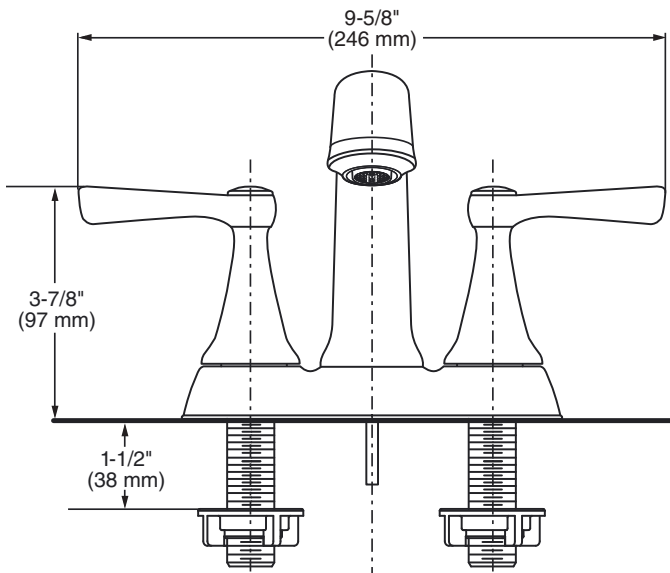

Beautiful & Tough
TARNISH, SCRATCH AND
CORROSION RESISTANT FINISH

Reliable For Life

Guaranteed Not To Leak
CERAMIC DISC VALVE

Reliable For Life

Durable Solid Feel
METAL CONSTRUCTION

Reliable For Life

Effortless elegance, leading-edge style and thoughtful innovation combine to make American Standard faucets the perfect choice for those who are unwilling to sacrifice style for performance.

GENERAL DESCRIPTION:

Centerset lavatory faucet on 4" centers. 1/4 turn washerless ceramic disc valve cartridges. Durable non-metal water ways with one-half inch male inlet shanks. Metal body and metal lever handle. Drain body with 1-1/4 inch (32 mm) tail piece. 1.2 gpm/4.5 L/min. maximum flow rate.

PRODUCT FEATURES:

- Durable - Easy to clean.
- Ceramic Disc Valve Cartridges: Assures a lifetime of smooth handle operation and drip-free performance.
- Lead Free: Faucet contains ≤0.25% total lead content by weighted average.

SUGGESTED SPECIFICATION:

Dual control centerpiece bath faucet shall feature metal spout. Shall also feature 1/4 turn washerless ceramic disc valve cartridges. Shall also feature a non-metal drain body. Fitting shall be American Standard Model # 7416201.295, SKU# 1001-515-236. Model # 7416201.278, SKU# 1001-515-240.