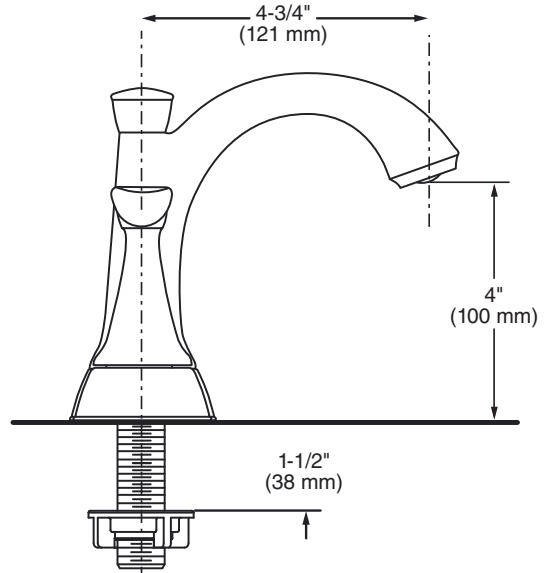

Beautiful & Tough
TARNISH, SCRATCH AND
CORROSION RESISTANT FINISH

Reliable For Life

Guaranteed Not To Leak
CERAMIC DISC VALVE

Reliable For Life

Durable Solid Feel
METAL CONSTRUCTION

Reliable For Life

Effortless elegance, leading-edge style and thoughtful innovation combine to make American Standard faucets the perfect choice for those who are unwilling to sacrifice style for performance.

GENERAL DESCRIPTION:

Centerset lavatory faucet on 4" centers. 1/4 turn washerless ceramic disc valve cartridges. Durable non-metal water ways with one-half inch male inlet shanks. Metal body and metal lever handle. Drain body with 1-1/4 inch (32 mm) tail piece. 1.2 gpm/4.5 L/min. maximum flow rate.

PRODUCT FEATURES:

- Durable - Easy to clean.
- Ceramic Disc Valve Cartridges: Assures a lifetime of smooth handle operation and drip-free performance.
- Lead Free: Faucet contains ≤0.25% total lead content by weighted average.

SUGGESTED SPECIFICATION:

Dual control centerpiece bath faucet shall feature metal spout. Shall also feature 1/4 turn washerless ceramic disc valve cartridges. Shall also feature a non-metal drain body. Fitting shall be American Standard Model # 7416201.295, SKU# 1001-515-236. Model # 7416201.278, SKU# 1001-515-240.