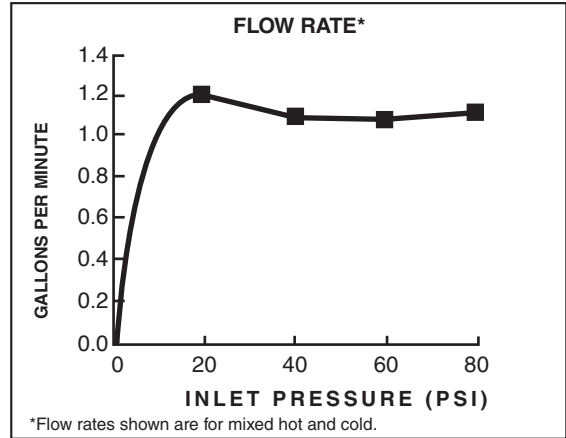

CODES AND STANDARDS

These products meet or exceed the following codes and standards:

- **ANSI A117.1**
- **ASME A112.18.1**
- **CSA B125.1**
- **NSF 61/Section 9**
- **NSF 372**

Product Number	Description
7416201.295	Centerset lavatory. Metal lever handles. Pop-up drain. Brushed Nickel finish. SKU #1001-515-236.
7416201.278	Centerset lavatory. Metal lever handles. Pop-up drain. Legacy Bronze finish. SKU #1001-515-240.

Meets the American Disabilities Act Guidelines **ANSI A117.1** Requirements for the physically challenged.