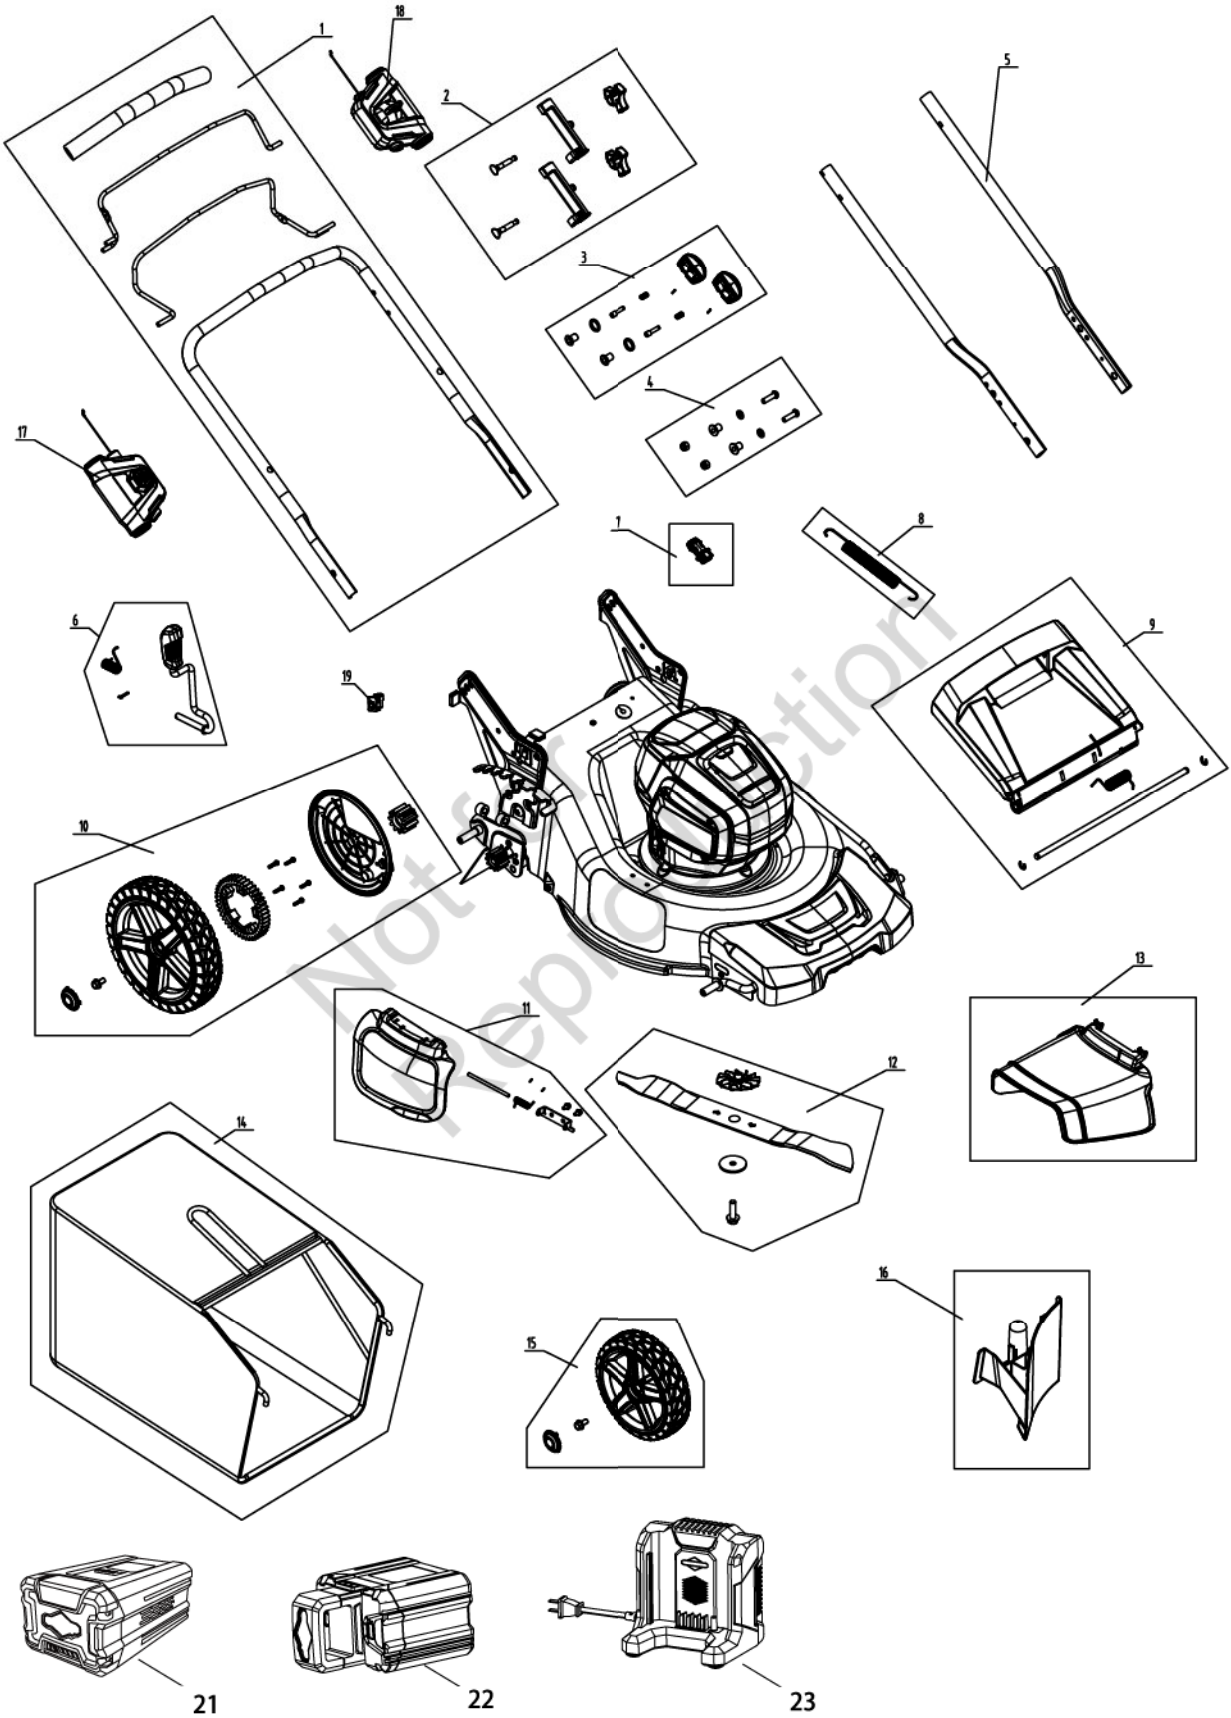

# EXPLODED VIEW

# PARTS LIST

---

ITEM NO.	PART NO.	DESCRIPTION	QTY
1	84001948	UPPER HANDLE ASSEMBLY	1
2	84001954	HARDWARE, Mounting	1
3	84001929	PIVOT ASSEMBLY, Lower Handle	1
4	84001930	HADWARE KIT, Lower Handle	1
5	84001931	LOWER HANDLE ASSEMBLY	2
6	84001956	HEIGHT ADJUSTMENT ASSEMBLY	1
7	596798	KEY, Safety	1
8	84001935	SPRING, Tension	1
9	84001937	REAR COVER ASSEMBLY	1
10	84001949	REAR WHEEL ASSEMBLY, 10"	2
11	84001938	SIDE DISCHARGE COVER ASSEMBLY	1
12	84001939	MOWER BLADE ASSEMBLY, 20"	1
13	84001940	DEFLECTOR, Side Discharge	1
14	84001942	GRASS CATCHER ASSEMBLY	1
15	84001943	FRONT WHEEL ASSEMBLY, 8"	2
16	84001944	PLUG, Mulching	1
17	84001945	CONTROL PANEL ASSEMBLY	1
18	84001950	SPEED CONTROL ASSEMBLY	1
19	84001946	SAFETY SWITCH ASSEMBLY	1
20	-----	MOWER DECK ASSEMBLY	1
21	1697088	BATTERY, 48v 2.0	1
22	1697090	BATTERY, 48v 5.0	1
23	1697092	CHARGER, 48v	1