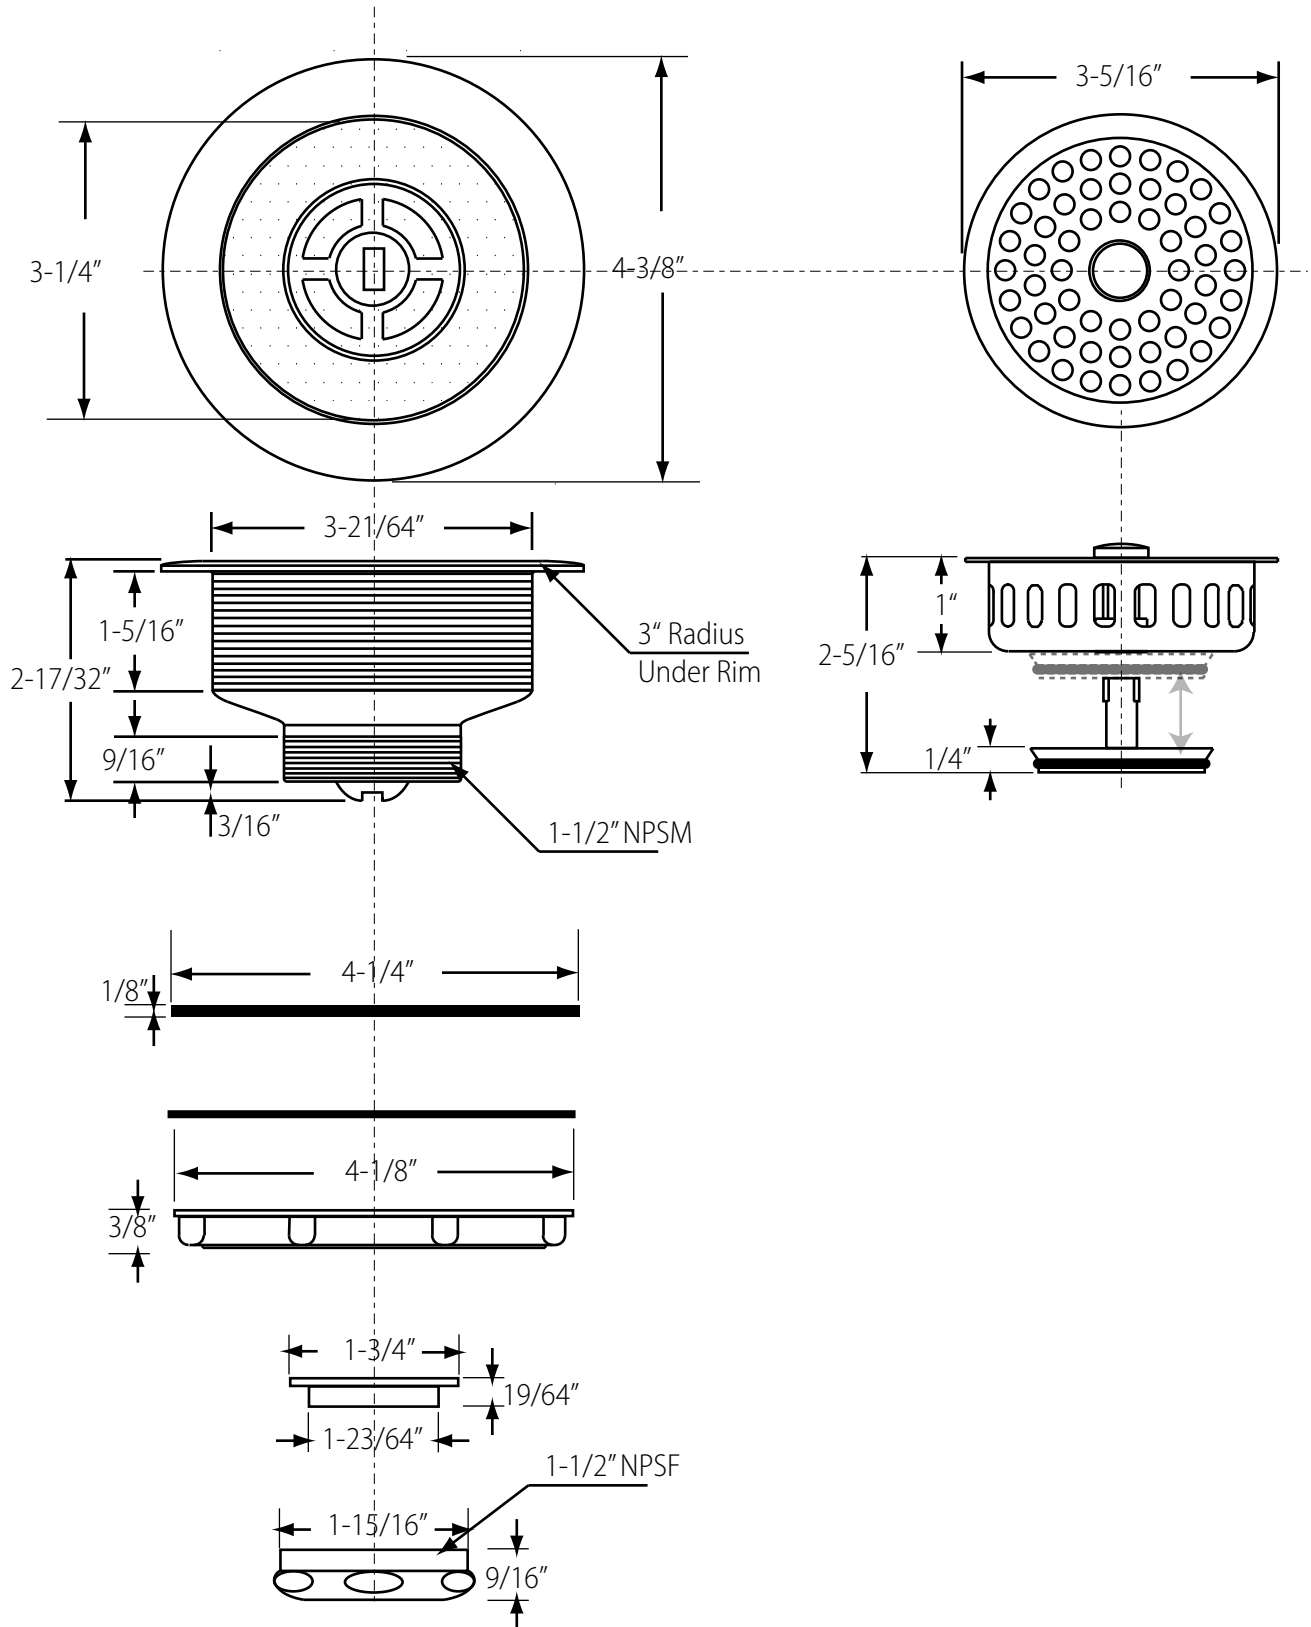

# D214

<b>WESTBRASS</b> Fine Decorative Plumbing Since 1935		2429 E. Olympic Blvd. Los Angeles, CA 90021	
TITLE <b>Post Style Kitchen Sink Strainer Basket</b>			
DWG NO. <b>D214</b>		DATE <b>3-30-2009</b>	REV <b>C</b>
Scale <b>NTS</b>	<b>mrohfs</b>	Sheet 1 of 1	