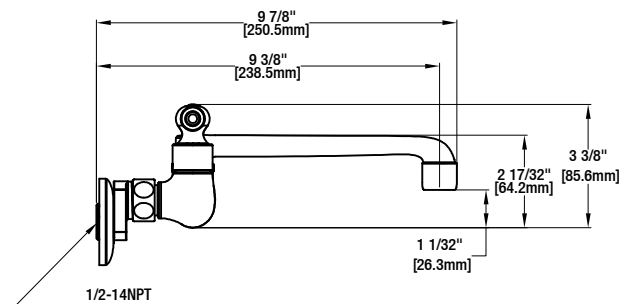

Builders Lo Arc Wall Mount Kitchen Faucet

MODEL	Internet SKU #	FINISH
HD67736-0008D2	301879845	Stainless Steel

FEATURES

- Requires 2-Hole Sink with 7 to 9" On-Center
- 1/2" IPS Connections
- Max Flow Rate: 1.8 gpm (6.8 L/min) at 60 psi
- Spout Reach: 9 3/8"
- Spout Height: 2 17/32"
- 1/4 Turn Ceramic Valve for Lifetime Drip-Free Operation
- With Zinc Lever Handle
- Exposed Aerator

INSTALLATION DIMENSIONS

Glacier Bay reserves the right to make changes in specifications and materials and to change and discontinue models, both without notice or obligation. Dimensions are for reference only.