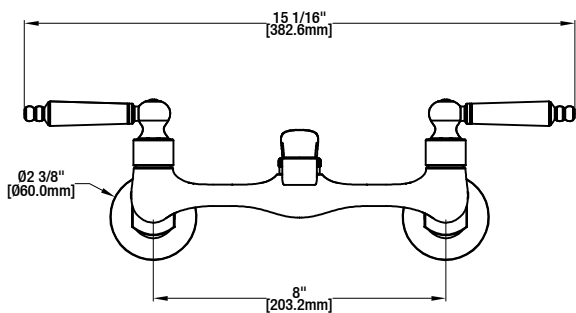

Builders Lo Arc Wall Mount Kitchen Faucet

MODEL	Internet SKU #	FINISH
HD67736-0008D2	301879845	Stainless Steel

FEATURES

- Requires 2-Hole Sink with 7 to 9" On-Center
- 1/2" IPS Connections
- Max Flow Rate: 1.8 gpm (6.8 L/min) at 60 psi
- Spout Reach: 9 3/8"
- Spout Height: 2 17/32"
- 1/4 Turn Ceramic Valve for Lifetime Drip-Free Operation
- With Zinc Lever Handle
- Exposed Aerator

INSTALLATION DIMENSIONS

Glacier Bay reserves the right to make changes in specifications and materials and to change and discontinue models, both without notice or obligation. Dimensions are for reference only.