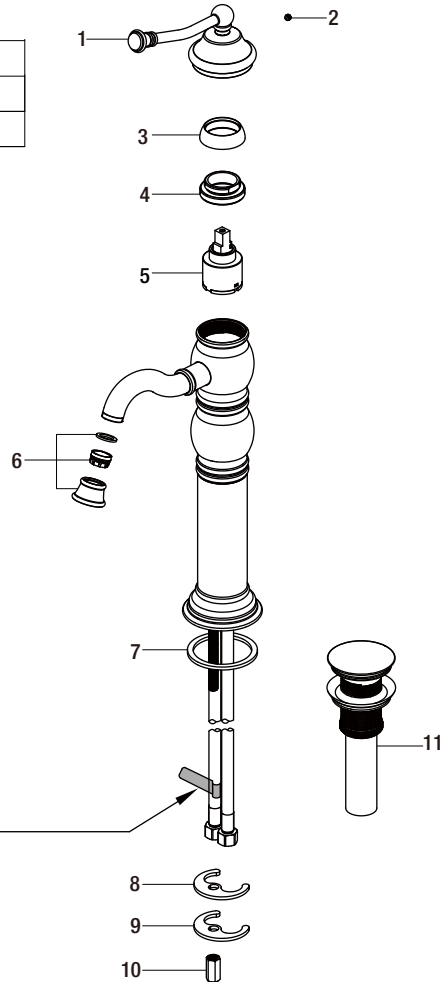

PEGASUS®

LUXURY AT HAND™

Replacement Parts List

Single Handle Lavatory Faucet

MODEL	YOW SKU#	FINISH
65202W-7004	703479	Brushed Nickel PVD
65202W-7096H	703476	Heritage Bronze

Faucet ID tags can be found on the hot water inlet

Part	Description	Part Number
1	Handle	RP13069*
2	Set screw	RP50002
3	Cap	RP80028*
4	Bonnet	RP70215
5	Cartridge	RP20005
6	Aerator	RP30220*

Part	Description	Part Number
7	Washer	RP64081
8	Rubber washer	RP64045
9	Metal washer	RP64046
10	Nut	RP56026
11	Press pop-up assembly	RP40036*