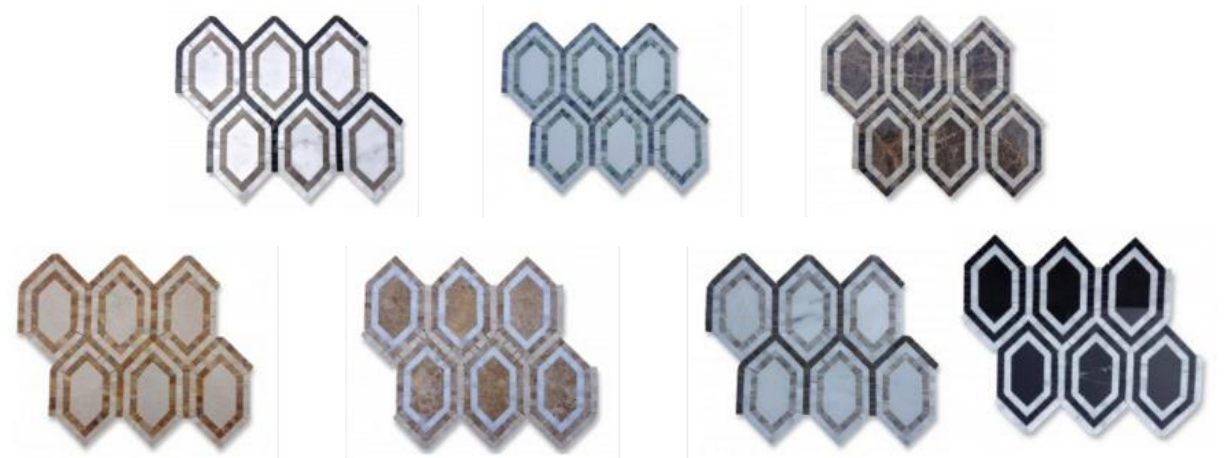

SPLASHBACK TILE

Specification Sheet

Infinite Marble Mosaic Series

Another dynamic personality added to your household. This one, however, calmly goes about the business of making life more interesting, adding a sense of beauty and best of all it doesn't hog your design scheme. In fact, this tile goes well with classic or contemporary decor. No stress, no problem. This hand-made micro marble mosaic was single cut and will provide endless design possibilities. It creates a great focal point to suit a variety of settings for all. Please note that natural stones are products of nature therefore variations in color, pattern, texture and veining will occur. Due to the nature of stone, variations in color and veining may occur. This is the natural beauty of the product.

SHEET SPECS

Chip Size: Random	Colors: Black, Brown Cream, Gray, White
Material: Marble	Finish: Polished
Sold By: Sheet	Sheet Size: 11.5X9.5
Coverage: 0.76 SF	Thickness: 10mm