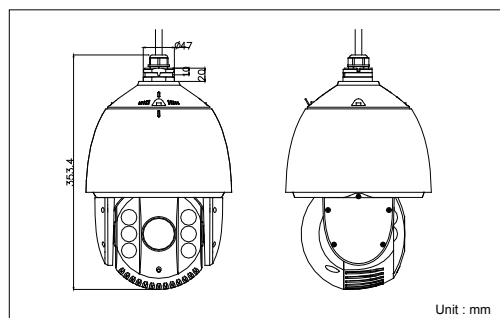

Dimensions

LV-CIP802X30IR	
Camera	
Image Sensor	1/2.8" sensor
Effective Pixel	2230K pixels
Min. Illumination	Color:0.05Lux@F1.6, AGC ON; B/W: 0.01 Lux@F1.6, AGC ON; 0 Lux with IR
White Balance	Auto / Indoor/Outdoor/Sodium lamp/Fluorescent lamp/Auto-Track/MWB
AGC	Auto / Manual
S / N Ratio	≥ 52dB
Digital Noise Reduction	3D DNR
Backlight Compensation	BLC
Wide Dynamic Range	100X Digital WDR
Shutter Speed	1 ~ 1/10,000s
Day & Night	IR Cut Filter
Focus Mode	Auto / Semiautomatic / Manual
Lens	
Focal Length	4.3 ~ 129mm, 30x
Zoom Speed	Approx 3s(Wide-Tele)
Angle of View	65.1 ~ 2.34 degree (Wide-Tele)
Min. Working Distance	10 ~ 1500mm(Wide-Tele)
Aperture Range	F1.6 ~ F5.0
Pan and Tilt	
Pan / Tilt Range	Pan: 360° endless; Tilt: -15° ~ 90° (Auto Flip)
Pan / Tilt Speed	Pan Manual Speed: 0.1° ~ 160° /s, Pan Preset Speed: 240° /s Tilt Manual Speed: 0.1° ~ 120° /s, Tilt Preset Speed: 200° /s
Proportional Zoom	Rotation speed can be adjusted automatically according to zoom multiples
Number of Preset	256
Park action	Pattern/Tilt scan/Frame scan/Panorama scan/Random scan/Auto Scan/Patrol/Preset
Patrol	8 patrols, up to 32 presets per patrol
Power-off Memory	Support
Infrared	
IR Distance	Up to 330ft(100m)
IR Intensity	Automatically adjusted depending on the zoom ratio
Input/ Output	
Audio Input	Audio input (LINE input), 2 ~ 2.4V(p-p); output impedance: 1KΩ, ±10%
Audio Output	Line level, impedance: 600Ω
Network	
Ethernet	10Base-T / 100Base-TX, RJ45 connector
Max. Image Resolution	1920 × 1080
Frame Rate	60Hz: 30 fps (1920 × 1080), 30 fps (1280 × 960), 30 fps (1280 × 720) 50Hz: 25 fps (1920 × 1080), 25 fps (1280 × 960), 25 fps (1280 × 720)
Image Compression	H.264/MPEG4
Audio Compression	G.711u /G.711a /G.726 /MP2L2/G.722.1
Protocols	IPv4/IPv6, HTTP, HTTPS, 802.1x, Qos, FTP, SMTP, UPnP, SNMP, DNS, DDNS, NTP, RTSP, RTP, TCP, UDP, IGMP, ICMP, DHCP, PPPoE
Simultaneous Live View	Up to 6
Streams	Dual Streams
Mini SD Memory Card	MicroSD Slot, up to 32GB
User/Host Level	Up to 32 users, 3 Levels: Administrator, Camera control, Live view only
Security Measures	User authentication (ID and PW), Host authentication (MAC address), IP address filtering
Integration	
Application programming	Open-ended API, support Onvif, PSIA and CGI
Web Browser	IE 7, IE8, IE9, Chrome 8+, Firefox 3.5+, Safari 5+
General	
Power	24 VAC / High-PoE; Max. 30W / 21W (IR On / Off)
Working Temperature	-22° F ~ 149° F (-30° C ~ 65° C)
Humidity	90% or less
Protection Level	IP66 standard TVS 4,000V lightning protection, surge protection and voltage transient protection
Dimensions	Φ8.66" × 13.91" (Φ220 × 353.4mm without bracket)
Weight (approx.)	12.13lbs(5.5kg without bracket)