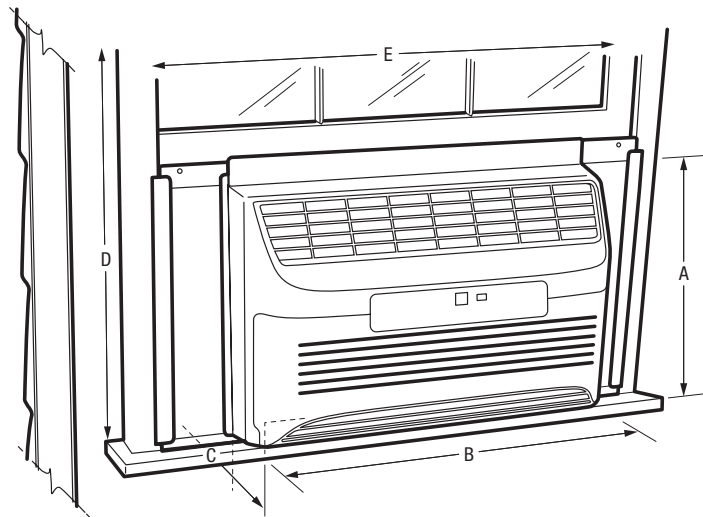

A - Height	13-7/16"
B - Width	21-1/4"
C - Depth	19"

WINDOW DIMENSIONS

D - Height (Min.)	13-7/16"
E - Width (Min./Max.)	25-13/16" / 38-13/16"

Note: For planning purposes only. Always consult local and national electric, gas and plumbing codes. Refer to Product Installation Guide for detailed installation instructions on the web at frigidaire.com.