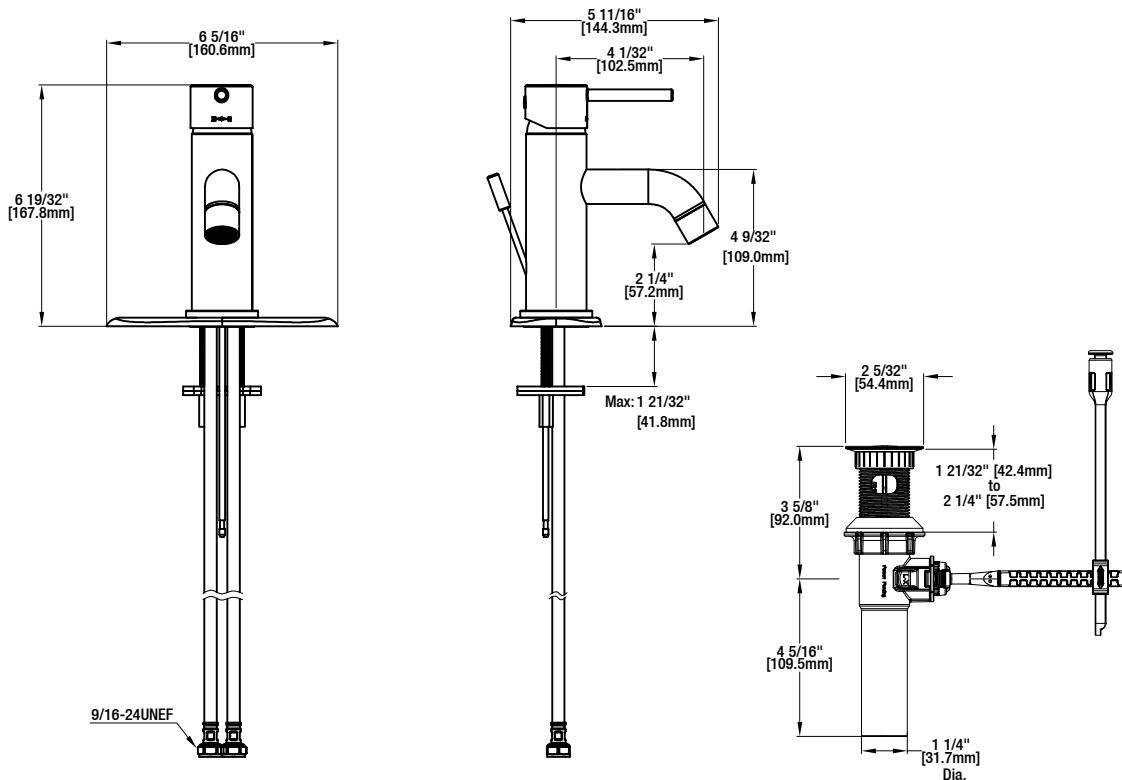

WARRANTY

- Limited Lifetime Warranty

Glacier Bay reserves the right to make changes in specifications and materials and to change and discontinue models, both without notice or obligation. Dimensions are for reference only.