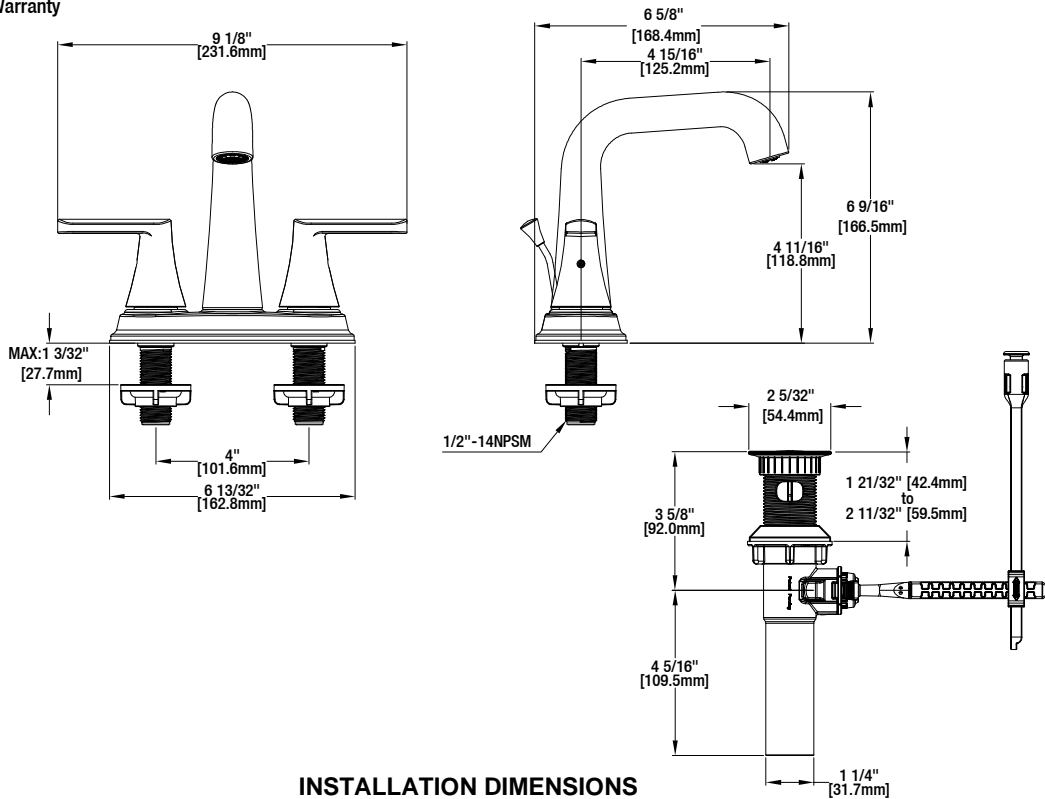

WARRANTY

- Limited Lifetime Warranty

INSTALLATION DIMENSIONS

Glacier Bay reserves the right to make changes in specifications and materials and to change and discontinue models, both without notice or obligation. Dimensions are for reference only.