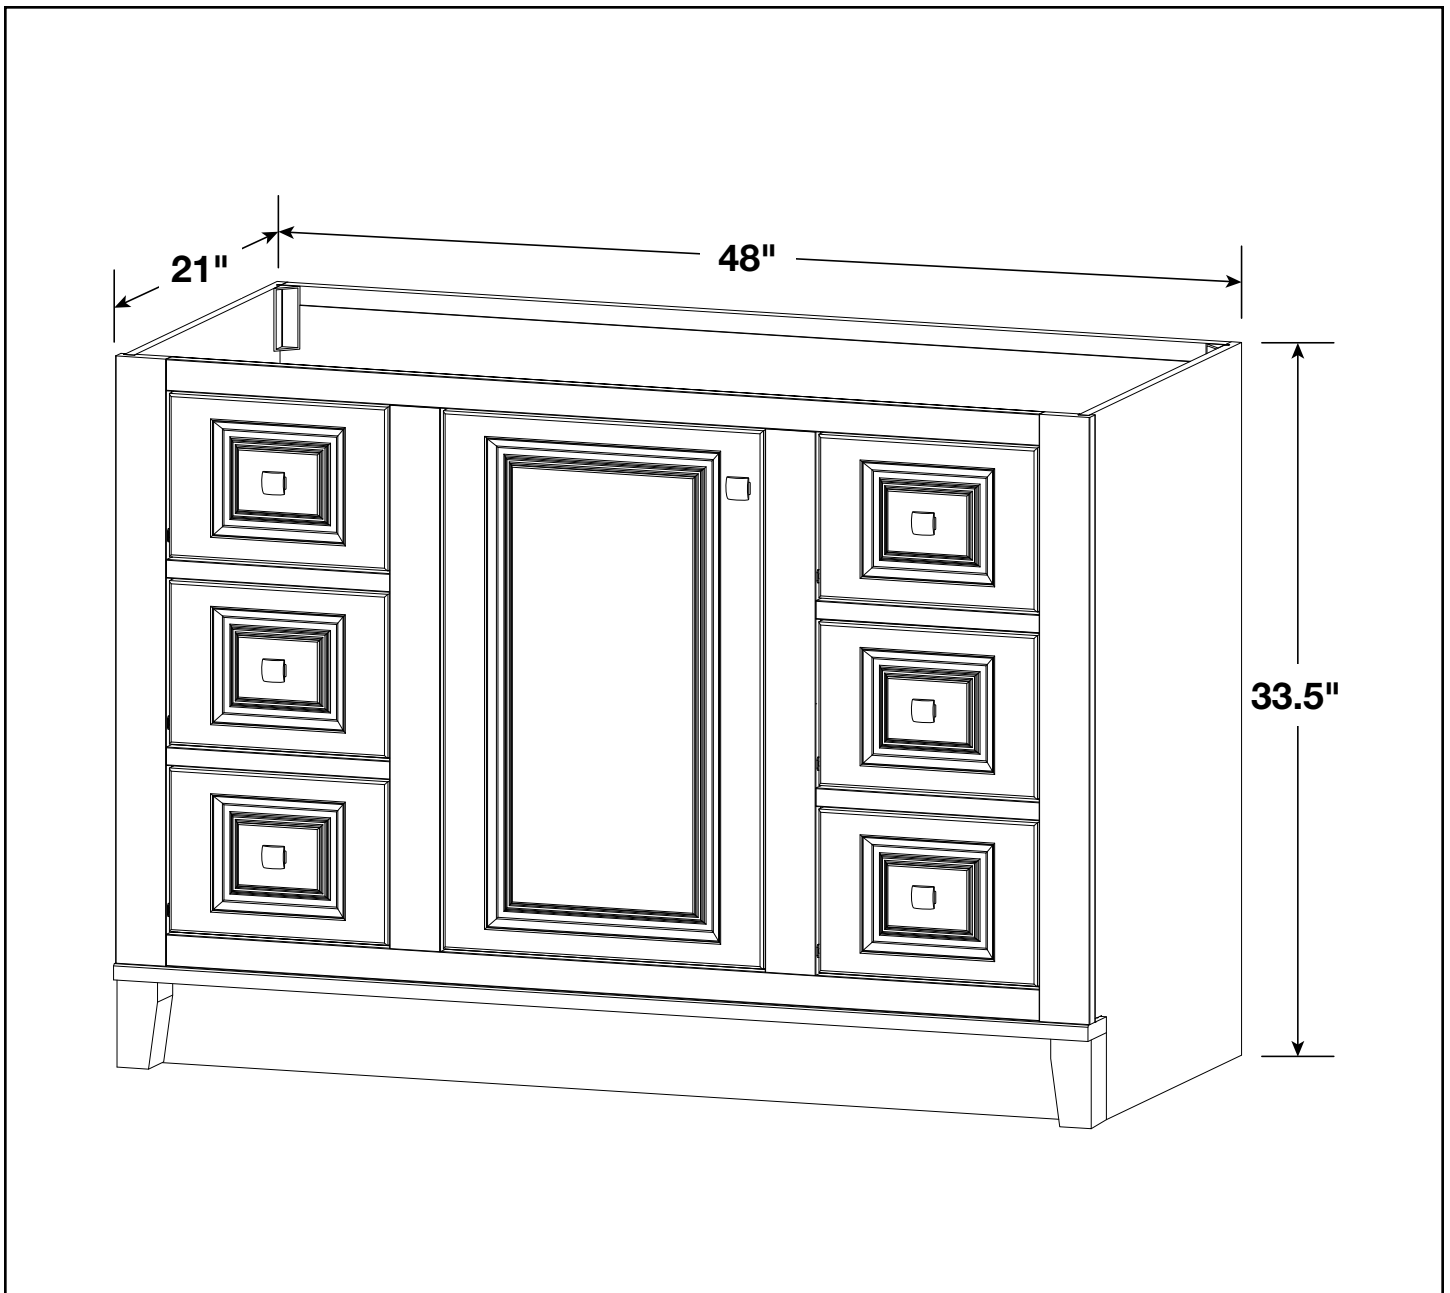

GLACIER BAY®

KINGHURST SERIES - DARK COGNAC

48" Vanity Cabinet

KHDCOG48D

The information contained in this drawing is the sole property of RSI Home Products.
Any reproduction in part or as a whole without the written permission of RSI Home Products is prohibited.