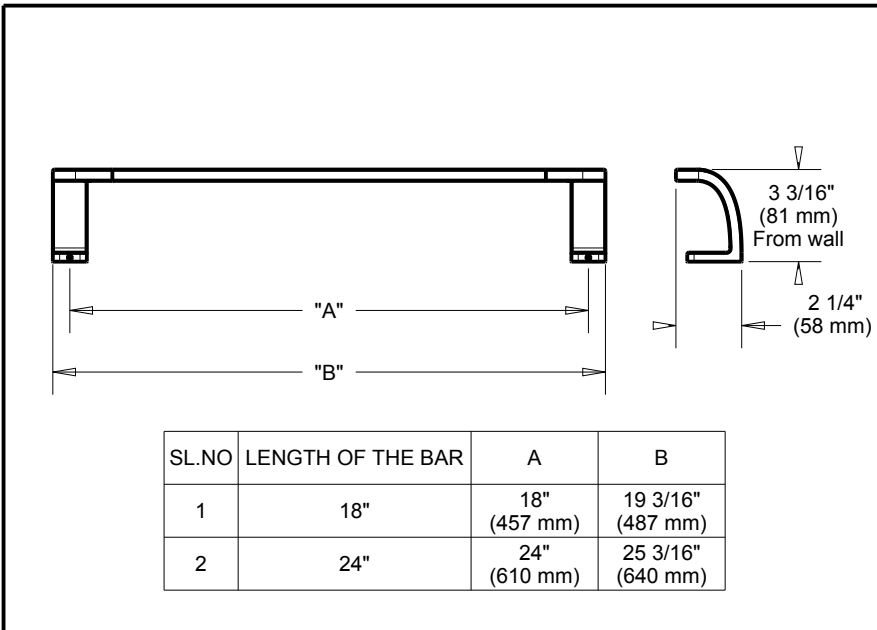

DELTA[®]

ACCESSORIES

- Feminine Modern 4™ Bath Collection
- Towel Bar

Submitted Model No.: _____

Specific Features: _____

STANDARD SPECIFICATIONS:

- Wood blocking is preferable behind all wall surfaces. If wood blocking is not available, the following fasteners are suggested: Tile/Masonry-Plastic or lead Anchors Plaster/drywall-Toggle bolts.
- Mounting hardware and mounting template included with product.