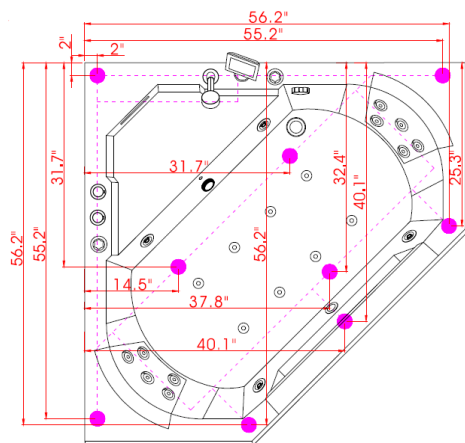

ARIEL

WHIRLPOOL

ARIEL PLATINUM PW1565959CW1 WHIRLPOOL BATHTUB

MODEL: PW1565959CW1

- Size 59.6"W x 59.6"D x 23.7"H
- Features
- 110V/60Hz
 - 1.5HP Water Pump
 - 1.5KW Heat Pump
 - Handheld Showerhead
 - LCD Control Panel
 - LED Chromatherapy Lighting
 - FM Radio & Bluetooth
 - Waterfall Faucet
 - Autopipe Cleaner
 - 22 Hydro-Massage Jets

SPECIFICATIONS

FRONT VIEW

BACK VIEW

SIDE VIEW

TOP VIEW