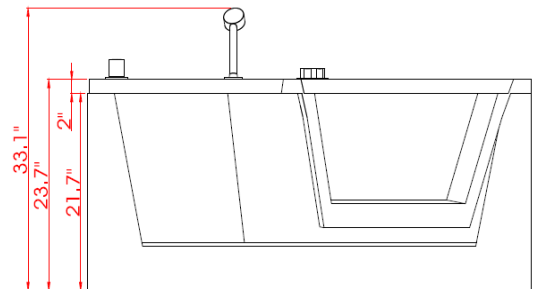

ARIEL

WHIRLPOOL

ARIEL PLATINUM PW1565959CW1 WHIRLPOOL BATHTUB

MODEL: PW1565959CW1

- Size 59.6"W x 59.6"D x 23.7"H
- Features
- 110V/60Hz
 - 1.5HP Water Pump
 - 1.5KW Heat Pump
 - Handheld Showerhead
 - LCD Control Panel
 - LED Chromatherapy Lighting
 - FM Radio & Bluetooth
 - Waterfall Faucet
 - Autopipe Cleaner
 - 22 Hydro-Massage Jets

SPECIFICATIONS

FRONT VIEW

BACK VIEW

SIDE VIEW

TOP VIEW