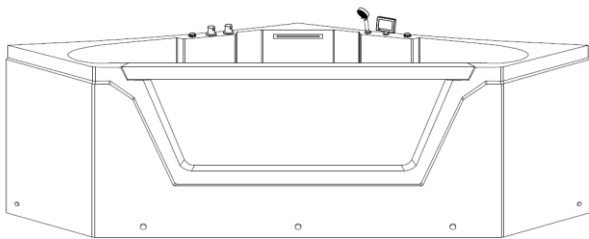

ARIEL

WHIRLPOOL

ARIEL PLATINUM PW1565959CW1 WHIRLPOOL BATHTUB

MODEL: PW1565959CW1

- Size 59.6"W x 59.6"D x 23.7"H
- Features
- 110V/60Hz
 - 1.5HP Water Pump
 - 1.5KW Heat Pump
 - Handheld Showerhead
 - LCD Control Panel
 - LED Chromatherapy Lighting
 - FM Radio & Bluetooth
 - Waterfall Faucet
 - Autopipe Cleaner
 - 22 Hydro-Massage Jets

SPECIFICATIONS

FRONT VIEW

BACK VIEW

SIDE VIEW

TOP VIEW