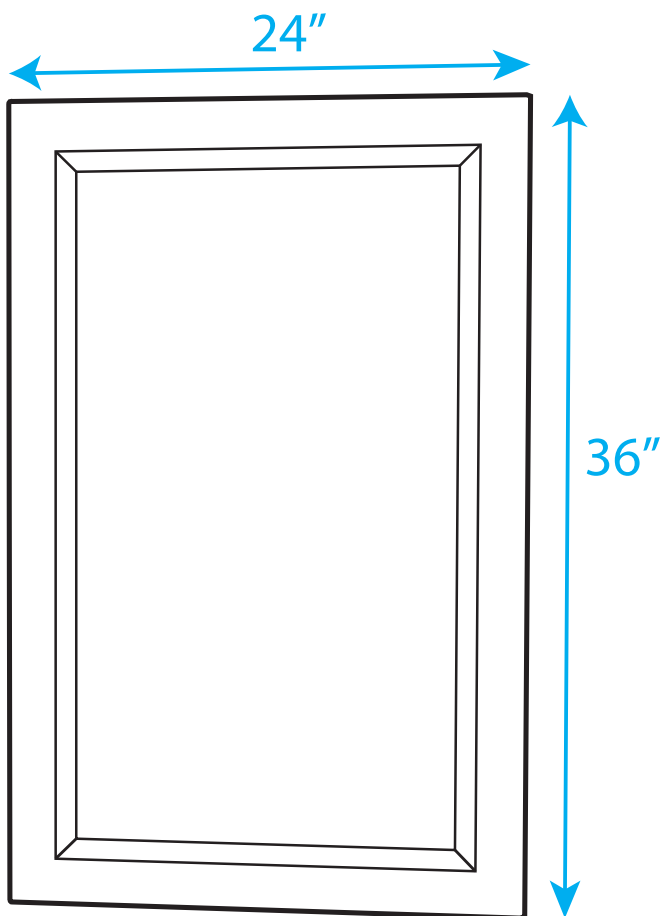

WYNDHAM
COLLECTION

WC-CG8000-M24