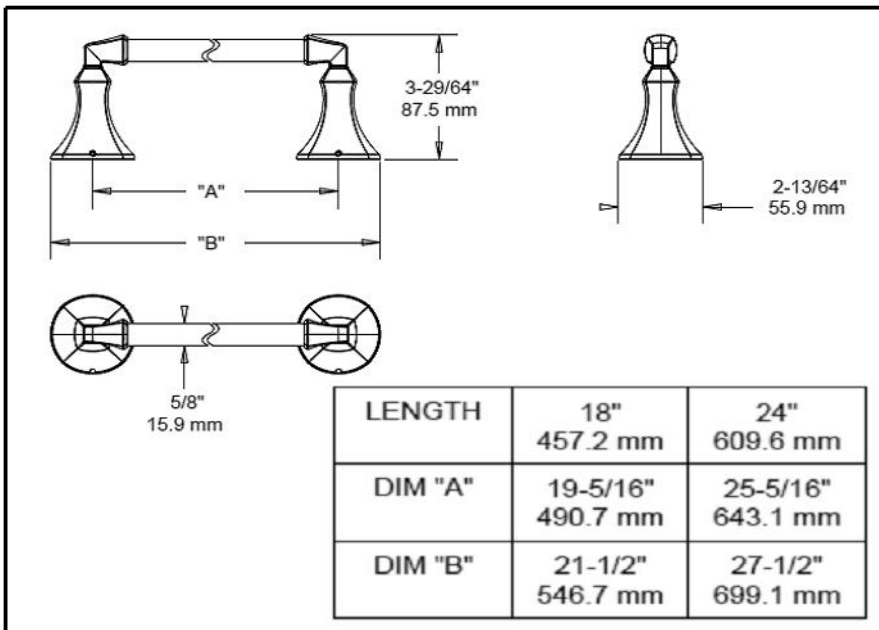

### STANDARD SPECIFICATIONS:

- Wood blocking is preferable behind all wall surfaces. If wood blocking is not available, the following fasteners are suggested: Tile/Masonry-Plastic or lead Anchors Plaster/drywall-Toggle bolts.
- Mounting hardware and mounting template included with product.