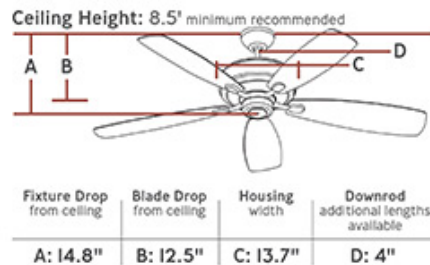

5EM60RB: 60" Embassy Max

Specification Images:

Collection: Embassy Max
UPC #: 014817516234
Finish: Roman Bronze (RB)
Blade Finish: Bronze
Blade Finish 2: Undefined

Dimensions:

Diameter: 60"
Weight: 25.3 lbs.
Reverse Switch: Manual
Motor Size: 188.0 X 25.0
Diameter of Housing: 13.68
Capacitor Value: 3.5+6+5/400V
Remote Included: None
Remote Group(s):

Mounting Options:

Mounting Type	Included	Item	Downrod Length	Downrod Diameter	Overall Height	Blade to Ceiling	Min. Ceiling Height	Canopy Style	Canopy Diameter
Downrod (Included)	yes		4.0	0.5	14.8	14.46	8.21	Dual Mount	2.94