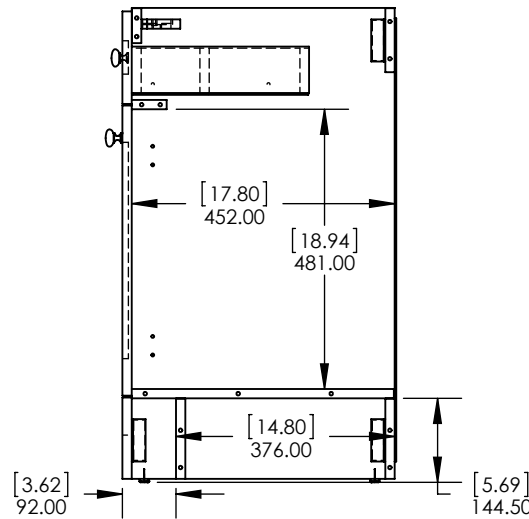

UNLESS OTHERWISE SPECIFIED  
DIMENSIONS ARE IN MM.  
AND (INCHES)  
TOLERANCES ARE  
+0.125 [3.175] -0.125 [-3.175]  
SCALE:1:10

	NAME	DATE
DRAWN	R. Rubio	11/01/16
CHECKED	R. Rubio	11/01/16
ENG APPR.	R. Rubio	11/01/16
MFG APPR.	C. Leal	11/01/16

**Wood Crafters**

SIZE DWG. NO. **A** Vtop Oslo 24.5x18.75 4in

SHEET 1 OF 1  
REV: **0**

ITEM ID	DESCRIPTION
EV24P2-PG	Everdean 24in Vanity w/White VTop - Pearl Gray

REV	ECO#	DESCRIPTION	REV'D BY DATE	CHK'D BY DATE	APRV'D BY DATE
0		RELEASE	AGS 08/05/19	KN 08/05/19	EC 08/05/19

Top View / Vista Superior

Isometric View / Vista Isometrica

Front view / Vista Frontal

Side View / Vista Lateral

Back View / Vista Trasera

**PROPRIETARY AND CONFIDENTIAL**  
 THE INFORMATION CONTAINED IN THIS DRAWING IS THE SOLE PROPERTY OF WOODCRAFTERS HOME PRODUCTS L.L.C. ANY REPRODUCTION IN PART OR AS A WHOLE, WITHOUT THE WRITTEN PERMISSION OF WOODCRAFTERS HOME PRODUCTS L.L.C. IS PROHIBITED.