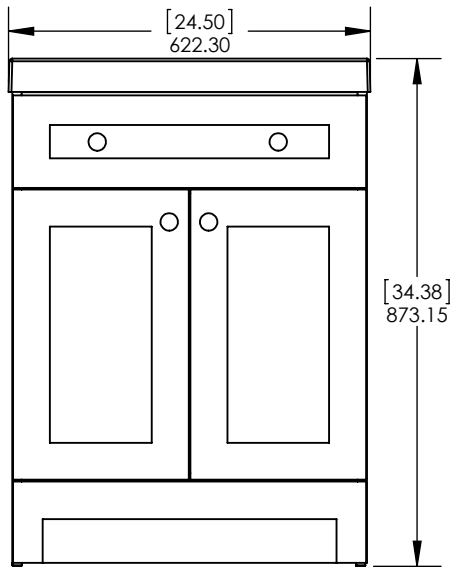

Isometric View / Vista Isometrica

Front view / Vista Frontal

Side View / Vista Lateral

Back View / Vista Trasera

<b>PROPRIETARY AND CONFIDENTIAL</b> THE INFORMATION CONTAINED IN THIS DRAWING IS THE SOLE PROPERTY OF WOODCRAFTERS HOME PRODUCTS L.L.C. ANY REPRODUCTION IN PART OR AS A WHOLE, WITHOUT THE WRITTEN PERMISSION OF WOODCRAFTERS HOME PRODUCTS L.L.C. IS PROHIBITED.	Tolerancia no epespecificada		Drawn By / Dibujado por:	Adolfo Gallegos	08/02/19	Cabinet Name/Nombre de Gabinete: Everdean 24in Vanity w/White Vtop - Pearl Gray	FG ID:	
	Lineal ±0.5mm	Angular ±0.5°	Checked By / Revisado Por:	Karina Navarro	08/02/19			
			Approved By / Revisado Por:	Eduardo Cisneros	08/02/19	# of Drawing/ de Dibujo:	PAGE 1 OF 1	REV: 0

ID	Description	Technology	Status
595479	Vtop Oslo 24.5x18.75 White 4in	Solid White	Approved for production

Rev #	Approved by	Change
0	R. Rubio	Released

NOTE: MAX. WARPAGE  
TOLERANCE 1/8"

**PROPRIETARY AND CONFIDENTIAL**  
THE INFORMATION CONTAINED IN THIS DRAWING IS THE  
SOLE PROPERTY OF WOODCRAFTERS. ANY  
REPRODUCTION IN PART OR AS A WHOLE WITHOUT THE  
WRITTEN PERMISSION OF WOODCRAFTERS IS PROHIBITED.

UNLESS OTHERWISE SPECIFIED  
DIMENSIONS ARE IN MM.  
AND (INCHES)  
TOLERANCES ARE  
+0.125 [3.175] -0.125 [-3.175]  
SCALE:1:10

	NAME	DATE
DRAWN	R. Rubio	11/01/16
CHECKED	R. Rubio	11/01/16
ENG APPR.	R. Rubio	11/01/16
MFG APPR.	C. Leal	11/01/16

**Wood Crafters**

SIZE DWG. NO. **A** Vtop Oslo 24.5x18.75 4in

SHEET 1 OF 1  
REV: **0**

ITEM ID	DESCRIPTION
EV24P2-PG	Everdean 24in Vanity w/White VTop - Pearl Gray

REV	ECO#	DESCRIPTION	REV'D BY DATE	CHK'D BY DATE	APRV'D BY DATE
0		RELEASE	AGS 08/05/19	KN 08/05/19	EC 08/05/19