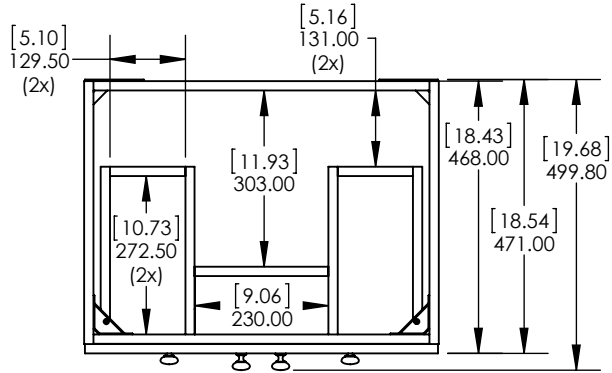

UNLESS OTHERWISE SPECIFIED  
DIMENSIONS ARE IN MM.  
AND (INCHES)  
TOLERANCES ARE  
+0.125 [3.175] -0.125 [-3.175]  
SCALE:1:10

	NAME	DATE
DRAWN	R. Rubio	11/01/16
CHECKED	R. Rubio	11/01/16
ENG APPR.	R. Rubio	11/01/16
MFG APPR.	C. Leal	11/01/16

**Wood Crafters**

SIZE DWG. NO. **A** Vtop Oslo 24.5x18.75 4in

SHEET 1 OF 1  
REV: **0**

ITEM ID	DESCRIPTION
EV24P2-PG	Everdean 24in Vanity w/White VTop - Pearl Gray

REV	ECO#	DESCRIPTION	REV'D BY DATE	CHK'D BY DATE	APRV'D BY DATE
0		RELEASE	AGS 08/05/19	KN 08/05/19	EC 08/05/19