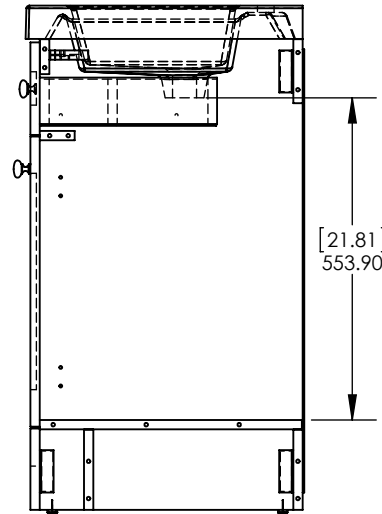

Isometric View / Vista Isometrica

Front view / Vista Frontal

Side View / Vista Lateral

Back View / Vista Trasera

<b>PROPRIETARY AND CONFIDENTIAL</b> THE INFORMATION CONTAINED IN THIS DRAWING IS THE SOLE PROPERTY OF WOODCRAFTERS HOME PRODUCTS L.L.C. ANY REPRODUCTION IN PART OR AS A WHOLE, WITHOUT THE WRITTEN PERMISSION OF WOODCRAFTERS HOME PRODUCTS L.L.C. IS PROHIBITED.	Tolerancia no epespecificada		Drawn By / Dibujado por:	Adolfo Gallegos	08/02/19	Cabinet Name/Nombre de Gabinete: Everdean 24in Vanity w/White Vtop - Pearl Gray	FG ID:	
	Lineal ±0.5mm	Angular ±0.5°	Checked By / Revisado Por:	Karina Navarro	08/02/19			
			Approved By / Revisado Por:	Eduardo Cisneros	08/02/19	# of Drawing/ de Dibujo:	PAGE 1 OF 1	REV: 0

ID	Description	Technology	Status
595479	Vtop Oslo 24.5x18.75 White 4in	Solid White	Approved for production

Rev #	Approved by	Change
0	R. Rubio	Released

NOTE: MAX. WARPAGE  
TOLERANCE 1/8"

**PROPRIETARY AND CONFIDENTIAL**  
THE INFORMATION CONTAINED IN THIS DRAWING IS THE  
SOLE PROPERTY OF WOODCRAFTERS. ANY  
REPRODUCTION IN PART OR AS A WHOLE WITHOUT THE  
WRITTEN PERMISSION OF WOODCRAFTERS IS PROHIBITED.

UNLESS OTHERWISE SPECIFIED  
DIMENSIONS ARE IN MM.  
AND (INCHES)  
TOLERANCES ARE  
+0.125 [3.175] -0.125 [-3.175]  
SCALE:1:10

	NAME	DATE
DRAWN	R. Rubio	11/01/16
CHECKED	R. Rubio	11/01/16
ENG APPR.	R. Rubio	11/01/16
MFG APPR.	C. Leal	11/01/16

**Wood Crafters**

SIZE DWG. NO. **A** Vtop Oslo 24.5x18.75 4in

SHEET 1 OF 1  
REV: **0**

ITEM ID	DESCRIPTION
EV24P2-PG	Everdean 24in Vanity w/White VTop - Pearl Gray

REV	ECO#	DESCRIPTION	REV'D BY DATE	CHK'D BY DATE	APRV'D BY DATE
0		RELEASE	AGS 08/05/19	KN 08/05/19	EC 08/05/19