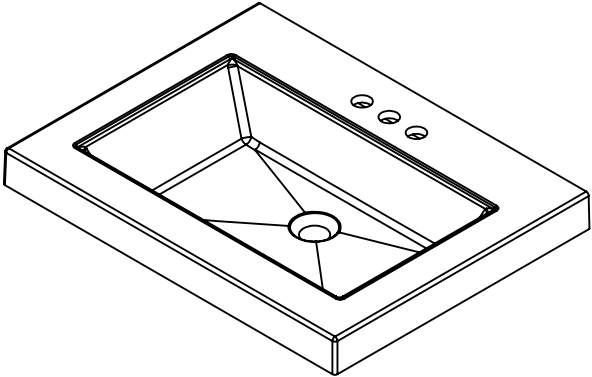

ITEM ID	DESCRIPTION
EV24P2-PG	Everdean 24in Vanity w/White VTop - Pearl Gray

REV	ECO#	DESCRIPTION	REV'D BY DATE	CHK'D BY DATE	APRV'D BY DATE
0		RELEASE	AGS 05/24/19	KN 05/24/19	EC 05/24/19

Top View / Vista Superior

Isometric View / Vista Isometrica

Front view / Vista Frontal

Side View / Vista Lateral

Back View / Vista Trasera

<b>PROPRIETARY AND CONFIDENTIAL</b> THE INFORMATION CONTAINED IN THIS DRAWING IS THE SOLE PROPERTY OF WOODCRAFTERS HOME PRODUCTS L.L.C. ANY REPRODUCTION IN PART OR AS A WHOLE, WITHOUT THE WRITTEN PERMISSION OF WOODCRAFTERS HOME PRODUCTS L.L.C. IS PROHIBITED.	Tolerancia no epespecificada		Drawn By / Dibujado por:	Adolfo Gallegos	08/02/19	Cabinet Name/Nombre de Gabinete: Everdean 24in Vanity w/White Vtop - Pearl Gray	FG ID:	
	Lineal ±0.5mm	Angular ±0.5°	Checked By / Revisado Por:	Karina Navarro	08/02/19			
			Approved By / Revisado Por:	Eduardo Cisneros	08/02/19	# of Drawing/ de Dibujo:	PAGE 1 OF 1	REV: 0

ID	Description	Technology	Status
595479	Vtop Oslo 24.5x18.75 White 4in	Solid White	Approved for production

Rev #	Approved by	Change
0	R. Rubio	Released

NOTE: MAX. WARPAGE  
TOLERANCE 1/8"

**PROPRIETARY AND CONFIDENTIAL**  
THE INFORMATION CONTAINED IN THIS DRAWING IS THE  
SOLE PROPERTY OF WOODCRAFTERS. ANY  
REPRODUCTION IN PART OR AS A WHOLE WITHOUT THE  
WRITTEN PERMISSION OF WOODCRAFTERS IS PROHIBITED.