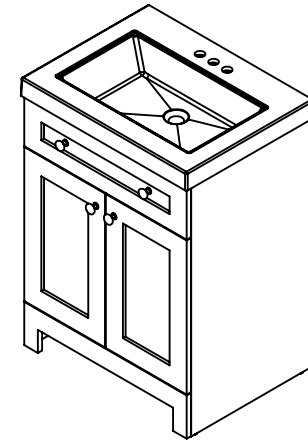

ITEM ID	DESCRIPTION
EV24P2-PG	Everdean 24in Vanity w/White VTop - Pearl Gray

REV	ECO#	DESCRIPTION	REV'D BY DATE	CHK'D BY DATE	APRV'D BY DATE
0		RELEASE	AGS 05/24/19	KN 05/24/19	EC 05/24/19

Top View / Vista Superior

Isometric View / Vista Isometrica

Front view / Vista Frontal

Side View / Vista Lateral

Back View / Vista Trasera

<b>PROPRIETARY AND CONFIDENTIAL</b> THE INFORMATION CONTAINED IN THIS DRAWING IS THE SOLE PROPERTY OF WOODCRAFTERS HOME PRODUCTS L.L.C. ANY REPRODUCTION IN PART OR AS A WHOLE, WITHOUT THE WRITTEN PERMISSION OF WOODCRAFTERS HOME PRODUCTS L.L.C. IS PROHIBITED.	Tolerancia no epespecificada		Drawn By / Dibujado por:	Adolfo Gallegos	08/02/19	Cabinet Name/Nombre de Gabinete: Everdean 24in Vanity w/White Vtop - Pearl Gray	FG ID:	
	Lineal ±0.5mm	Angular ±0.5°	Checked By / Revisado Por:	Karina Navarro	08/02/19			
			Approved By / Revisado Por:	Eduardo Cisneros	08/02/19	# of Drawing/ de Dibujo:	PAGE 1 OF 1	REV: 0