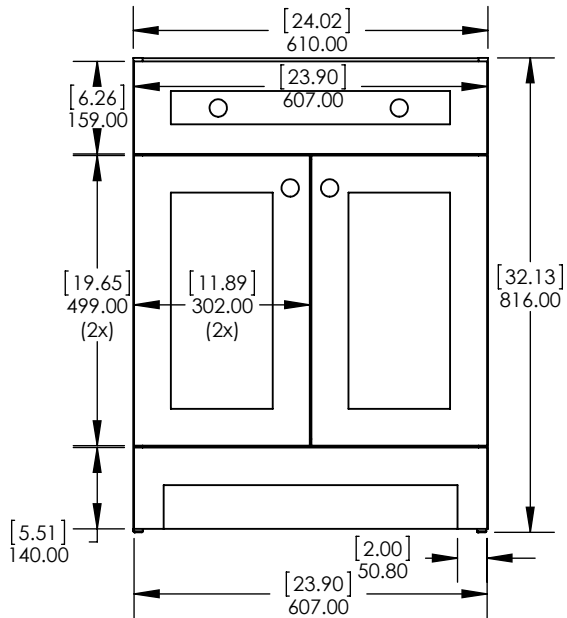

UNLESS OTHERWISE SPECIFIED  
DIMENSIONS ARE IN MM.  
AND (INCHES)  
TOLERANCES ARE  
+0.125 [3.175] -0.125 [-3.175]  
SCALE:1:10

	NAME	DATE
DRAWN	R. Rubio	11/01/16
CHECKED	R. Rubio	11/01/16
ENG APPR.	R. Rubio	11/01/16
MFG APPR.	C. Leal	11/01/16

**Wood Crafters**

SIZE DWG. NO. **A** Vtop Oslo 24.5x18.75 4in

SHEET 1 OF 1  
REV: **0**

ITEM ID	DESCRIPTION
EV24P2-PG	Everdean 24in Vanity w/White VTop - Pearl Gray

REV	ECO#	DESCRIPTION	REV'D BY DATE	CHK'D BY DATE	APRV'D BY DATE
0		RELEASE	AGS 08/05/19	KN 08/05/19	EC 08/05/19

Top View / Vista Superior

Isometric View / Vista Isometrica

Front view / Vista Frontal

Side View / Vista Lateral

Back View / Vista Trasera

**PROPRIETARY AND CONFIDENTIAL**  
 THE INFORMATION CONTAINED IN THIS DRAWING IS THE SOLE PROPERTY OF WOODCRAFTERS HOME PRODUCTS L.L.C. ANY REPRODUCTION IN PART OR AS A WHOLE, WITHOUT THE WRITTEN PERMISSION OF WOODCRAFTERS HOME PRODUCTS L.L.C. IS PROHIBITED.