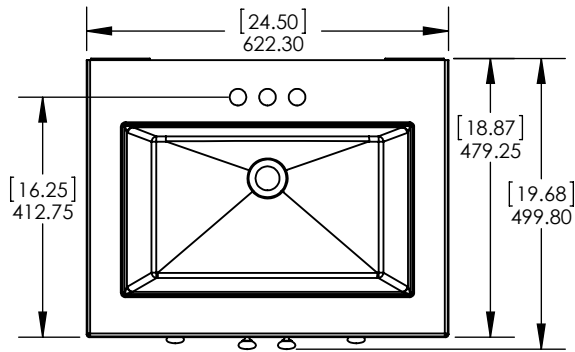

ITEM ID	DESCRIPTION
EV24P2-PG	Everdean 24in Vanity w/White VTop - Pearl Gray

REV	ECO#	DESCRIPTION	REV'D BY DATE	CHK'D BY DATE	APRV'D BY DATE
0		RELEASE	AGS 05/24/19	KN 05/24/19	EC 05/24/19

Top View / Vista Superior

Isometric View / Vista Isometrica

Front view / Vista Frontal

Side View / Vista Lateral

Back View / Vista Trasera

<b>PROPRIETARY AND CONFIDENTIAL</b> THE INFORMATION CONTAINED IN THIS DRAWING IS THE SOLE PROPERTY OF WOODCRAFTERS HOME PRODUCTS L.L.C. ANY REPRODUCTION IN PART OR AS A WHOLE, WITHOUT THE WRITTEN PERMISSION OF WOODCRAFTERS HOME PRODUCTS L.L.C. IS PROHIBITED.	Tolerancia no epespecificada		Drawn By / Dibujado por:	Adolfo Gallegos	08/02/19	Cabinet Name/Nombre de Gabinete: Everdean 24in Vanity w/White Vtop - Pearl Gray	FG ID:	
	Lineal ±0.5mm	Angular ±0.5°	Checked By / Revisado Por:	Karina Navarro	08/02/19			
			Approved By / Revisado Por:	Eduardo Cisneros	08/02/19	# of Drawing/ de Dibujo:	PAGE 1 OF 1	REV: 0

ID	Description	Technology	Status
595479	Vtop Oslo 24.5x18.75 White 4in	Solid White	Approved for production

Rev #	Approved by	Change
0	R. Rubio	Released

NOTE: MAX. WARPAGE  
TOLERANCE 1/8"

**PROPRIETARY AND CONFIDENTIAL**  
THE INFORMATION CONTAINED IN THIS DRAWING IS THE  
SOLE PROPERTY OF WOODCRAFTERS. ANY  
REPRODUCTION IN PART OR AS A WHOLE WITHOUT THE  
WRITTEN PERMISSION OF WOODCRAFTERS IS PROHIBITED.

**Wood Crafters**

SIZE DWG. NO. **A** Vtop Oslo 24.5x18.75 4in

SHEET 1 OF 1  
REV: **0**

ITEM ID	DESCRIPTION
EV24P2-PG	Everdean 24in Vanity w/White VTop - Pearl Gray

REV	ECO#	DESCRIPTION	REV'D BY DATE	CHK'D BY DATE	APRV'D BY DATE
0		RELEASE	AGS 08/05/19	KN 08/05/19	EC 08/05/19