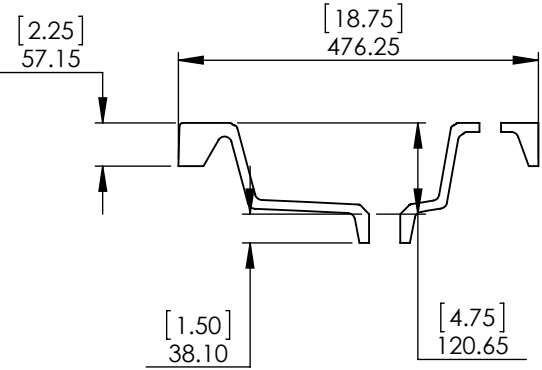

Isometric View / Vista Isometrica

Front view / Vista Frontal

Side View / Vista Lateral

Back View / Vista Trasera

<b>PROPRIETARY AND CONFIDENTIAL</b> THE INFORMATION CONTAINED IN THIS DRAWING IS THE SOLE PROPERTY OF WOODCRAFTERS HOME PRODUCTS L.L.C. ANY REPRODUCTION IN PART OR AS A WHOLE, WITHOUT THE WRITTEN PERMISSION OF WOODCRAFTERS HOME PRODUCTS L.L.C. IS PROHIBITED.	Tolerancia no epespecificada		Drawn By / Dibujado por:	Adolfo Gallegos	08/02/19	Cabinet Name/Nombre de Gabinete: Everdean 24in Vanity w/White Vtop - Pearl Gray	FG ID:	
	Lineal ±0.5mm	Angular ±0.5°	Checked By / Revisado Por:	Karina Navarro	08/02/19			
			Approved By / Revisado Por:	Eduardo Cisneros	08/02/19	# of Drawing/ de Dibujo:	PAGE 1 OF 1	REV: 0

ID	Description	Technology	Status
595479	Vtop Oslo 24.5x18.75 White 4in	Solid White	Approved for production

Rev #	Approved by	Change
0	R. Rubio	Released

NOTE: MAX. WARPAGE  
TOLERANCE 1/8"

**PROPRIETARY AND CONFIDENTIAL**  
THE INFORMATION CONTAINED IN THIS DRAWING IS THE  
SOLE PROPERTY OF WOODCRAFTERS. ANY  
REPRODUCTION IN PART OR AS A WHOLE WITHOUT THE  
WRITTEN PERMISSION OF WOODCRAFTERS IS PROHIBITED.

UNLESS OTHERWISE SPECIFIED  
DIMENSIONS ARE IN MM.  
AND (INCHES)  
TOLERANCES ARE  
+0.125 [3.175] -0.125 [-3.175]  
SCALE:1:10

	NAME	DATE
DRAWN	R. Rubio	11/01/16
CHECKED	R. Rubio	11/01/16
ENG APPR.	R. Rubio	11/01/16
MFG APPR.	C. Leal	11/01/16

**Wood Crafters**

SIZE DWG. NO. **A** Vtop Oslo 24.5x18.75 4in

SHEET 1 OF 1  
REV: **0**

ITEM ID	DESCRIPTION
EV24P2-PG	Everdean 24in Vanity w/White VTop - Pearl Gray

REV	ECO#	DESCRIPTION	REV'D BY DATE	CHK'D BY DATE	APRV'D BY DATE
0		RELEASE	AGS 08/05/19	KN 08/05/19	EC 08/05/19