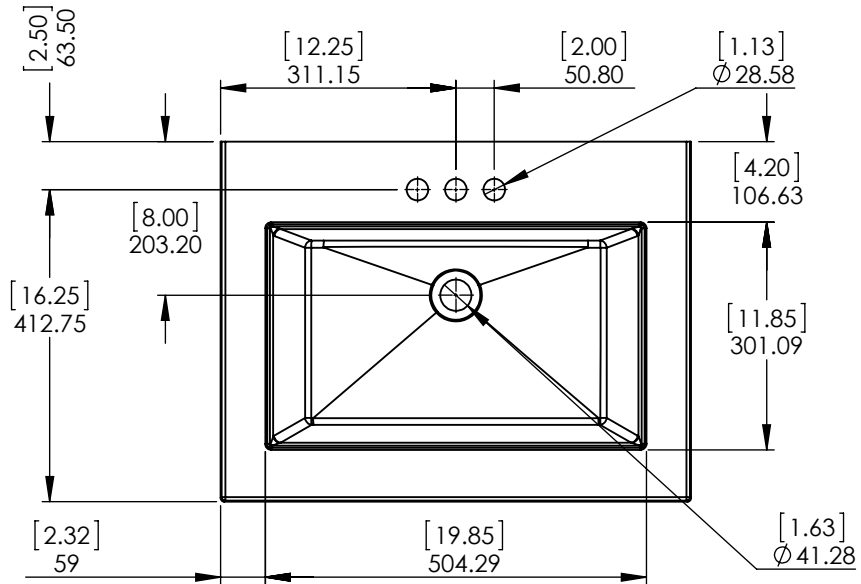

Isometric View / Vista Isometrica

Front view / Vista Frontal

Side View / Vista Lateral

Back View / Vista Trasera

<b>PROPRIETARY AND CONFIDENTIAL</b> THE INFORMATION CONTAINED IN THIS DRAWING IS THE SOLE PROPERTY OF WOODCRAFTERS HOME PRODUCTS L.L.C. ANY REPRODUCTION IN PART OR AS A WHOLE, WITHOUT THE WRITTEN PERMISSION OF WOODCRAFTERS HOME PRODUCTS L.L.C. IS PROHIBITED.	Tolerancia no epespecificada		Drawn By / Dibujado por:	Adolfo Gallegos	08/02/19	Cabinet Name/Nombre de Gabinete: Everdean 24in Vanity w/White Vtop - Pearl Gray	FG ID:	
	Lineal ±0.5mm	Angular ±0.5°	Checked By / Revisado Por:	Karina Navarro	08/02/19			
			Approved By / Revisado Por:	Eduardo Cisneros	08/02/19	# of Drawing/ de Dibujo:	PAGE 1 OF 1	REV: 0

ID	Description	Technology	Status
595479	Vtop Oslo 24.5x18.75 White 4in	Solid White	Approved for production

Rev #	Approved by	Change
0	R. Rubio	Released

NOTE: MAX. WARPAGE  
TOLERANCE 1/8"

**PROPRIETARY AND CONFIDENTIAL**  
THE INFORMATION CONTAINED IN THIS DRAWING IS THE  
SOLE PROPERTY OF WOODCRAFTERS. ANY  
REPRODUCTION IN PART OR AS A WHOLE WITHOUT THE  
WRITTEN PERMISSION OF WOODCRAFTERS IS PROHIBITED.

UNLESS OTHERWISE SPECIFIED  
DIMENSIONS ARE IN MM.  
AND (INCHES)  
TOLERANCES ARE  
+0.125 [3.175] -0.125 [-3.175]  
SCALE:1:10

	NAME	DATE
DRAWN	R. Rubio	11/01/16
CHECKED	R. Rubio	11/01/16
ENG APPR.	R. Rubio	11/01/16
MFG APPR.	C. Leal	11/01/16

**Wood Crafters**

SIZE DWG. NO. **A** Vtop Oslo 24.5x18.75 4in

SHEET 1 OF 1  
REV: **0**

ITEM ID	DESCRIPTION
EV24P2-PG	Everdean 24in Vanity w/White VTop - Pearl Gray

REV	ECO#	DESCRIPTION	REV'D BY DATE	CHK'D BY DATE	APRV'D BY DATE
0		RELEASE	AGS 08/05/19	KN 08/05/19	EC 08/05/19