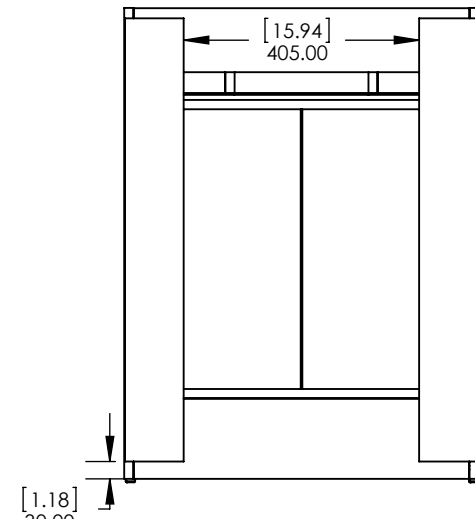

**Wood Crafters**

SIZE DWG. NO. **A** Vtop Oslo 24.5x18.75 4in

SHEET 1 OF 1  
REV: **0**

ITEM ID	DESCRIPTION
EV24P2-PG	Everdean 24in Vanity w/White VTop - Pearl Gray

REV	ECO#	DESCRIPTION	REV'D BY DATE	CHK'D BY DATE	APRV'D BY DATE
0		RELEASE	AGS 08/05/19	KN 08/05/19	EC 08/05/19

Top View / Vista Superior

Isometric View / Vista Isometrica

Front view / Vista Frontal

Side View / Vista Lateral

Back View / Vista Trasera

**PROPRIETARY AND CONFIDENTIAL**  
 THE INFORMATION CONTAINED IN THIS DRAWING IS THE SOLE PROPERTY OF WOODCRAFTERS HOME PRODUCTS L.L.C. ANY REPRODUCTION IN PART OR AS A WHOLE, WITHOUT THE WRITTEN PERMISSION OF WOODCRAFTERS HOME PRODUCTS L.L.C. IS PROHIBITED.

Tolerancia no especificada

Lineal  
±0.5mm

Angular  
±0.5°

Drawn By / Dibujado por:	Adolfo Gallegos	08/05/19
Checked By / Revisado Por:	Karina Navarro	08/05/19
Approved By / Revisado Por:	Eduardo Cisneros	08/05/19