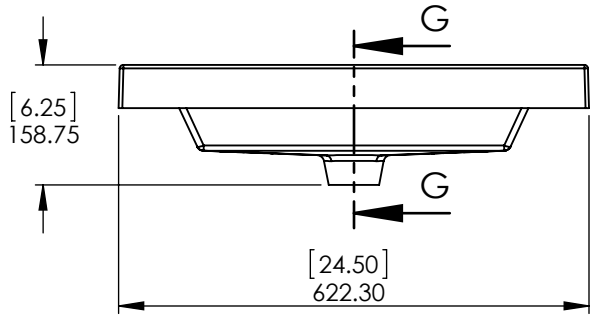

Isometric View / Vista Isometrica

Front view / Vista Frontal

Side View / Vista Lateral

Back View / Vista Trasera

<b>PROPRIETARY AND CONFIDENTIAL</b> THE INFORMATION CONTAINED IN THIS DRAWING IS THE SOLE PROPERTY OF WOODCRAFTERS HOME PRODUCTS L.L.C. ANY REPRODUCTION IN PART OR AS A WHOLE, WITHOUT THE WRITTEN PERMISSION OF WOODCRAFTERS HOME PRODUCTS L.L.C. IS PROHIBITED.	Tolerancia no epespecificada		Drawn By / Dibujado por:	Adolfo Gallegos	08/02/19	Cabinet Name/Nombre de Gabinete: Everdean 24in Vanity w/White Vtop - Pearl Gray	FG ID:	
	Lineal ±0.5mm	Angular ±0.5°	Checked By / Revisado Por:	Karina Navarro	08/02/19			
			Approved By / Revisado Por:	Eduardo Cisneros	08/02/19	# of Drawing/ de Dibujo:	PAGE 1 OF 1	REV: 0

ID	Description	Technology	Status
595479	Vtop Oslo 24.5x18.75 White 4in	Solid White	Approved for production

Rev #	Approved by	Change
0	R. Rubio	Released

NOTE: MAX. WARPAGE  
TOLERANCE 1/8"

**PROPRIETARY AND CONFIDENTIAL**  
THE INFORMATION CONTAINED IN THIS DRAWING IS THE  
SOLE PROPERTY OF WOODCRAFTERS. ANY  
REPRODUCTION IN PART OR AS A WHOLE WITHOUT THE  
WRITTEN PERMISSION OF WOODCRAFTERS IS PROHIBITED.

UNLESS OTHERWISE SPECIFIED  
DIMENSIONS ARE IN MM.  
AND (INCHES)  
TOLERANCES ARE  
+0.125 [3.175] -0.125 [-3.175]  
SCALE:1:10

	NAME	DATE
DRAWN	R. Rubio	11/01/16
CHECKED	R. Rubio	11/01/16
ENG APPR.	R. Rubio	11/01/16
MFG APPR.	C. Leal	11/01/16

**Wood Crafters**

SIZE DWG. NO. **A** Vtop Oslo 24.5x18.75 4in

SHEET 1 OF 1  
REV: **0**

ITEM ID	DESCRIPTION
EV24P2-PG	Everdean 24in Vanity w/White VTop - Pearl Gray

REV	ECO#	DESCRIPTION	REV'D BY DATE	CHK'D BY DATE	APRV'D BY DATE
0		RELEASE	AGS 08/05/19	KN 08/05/19	EC 08/05/19